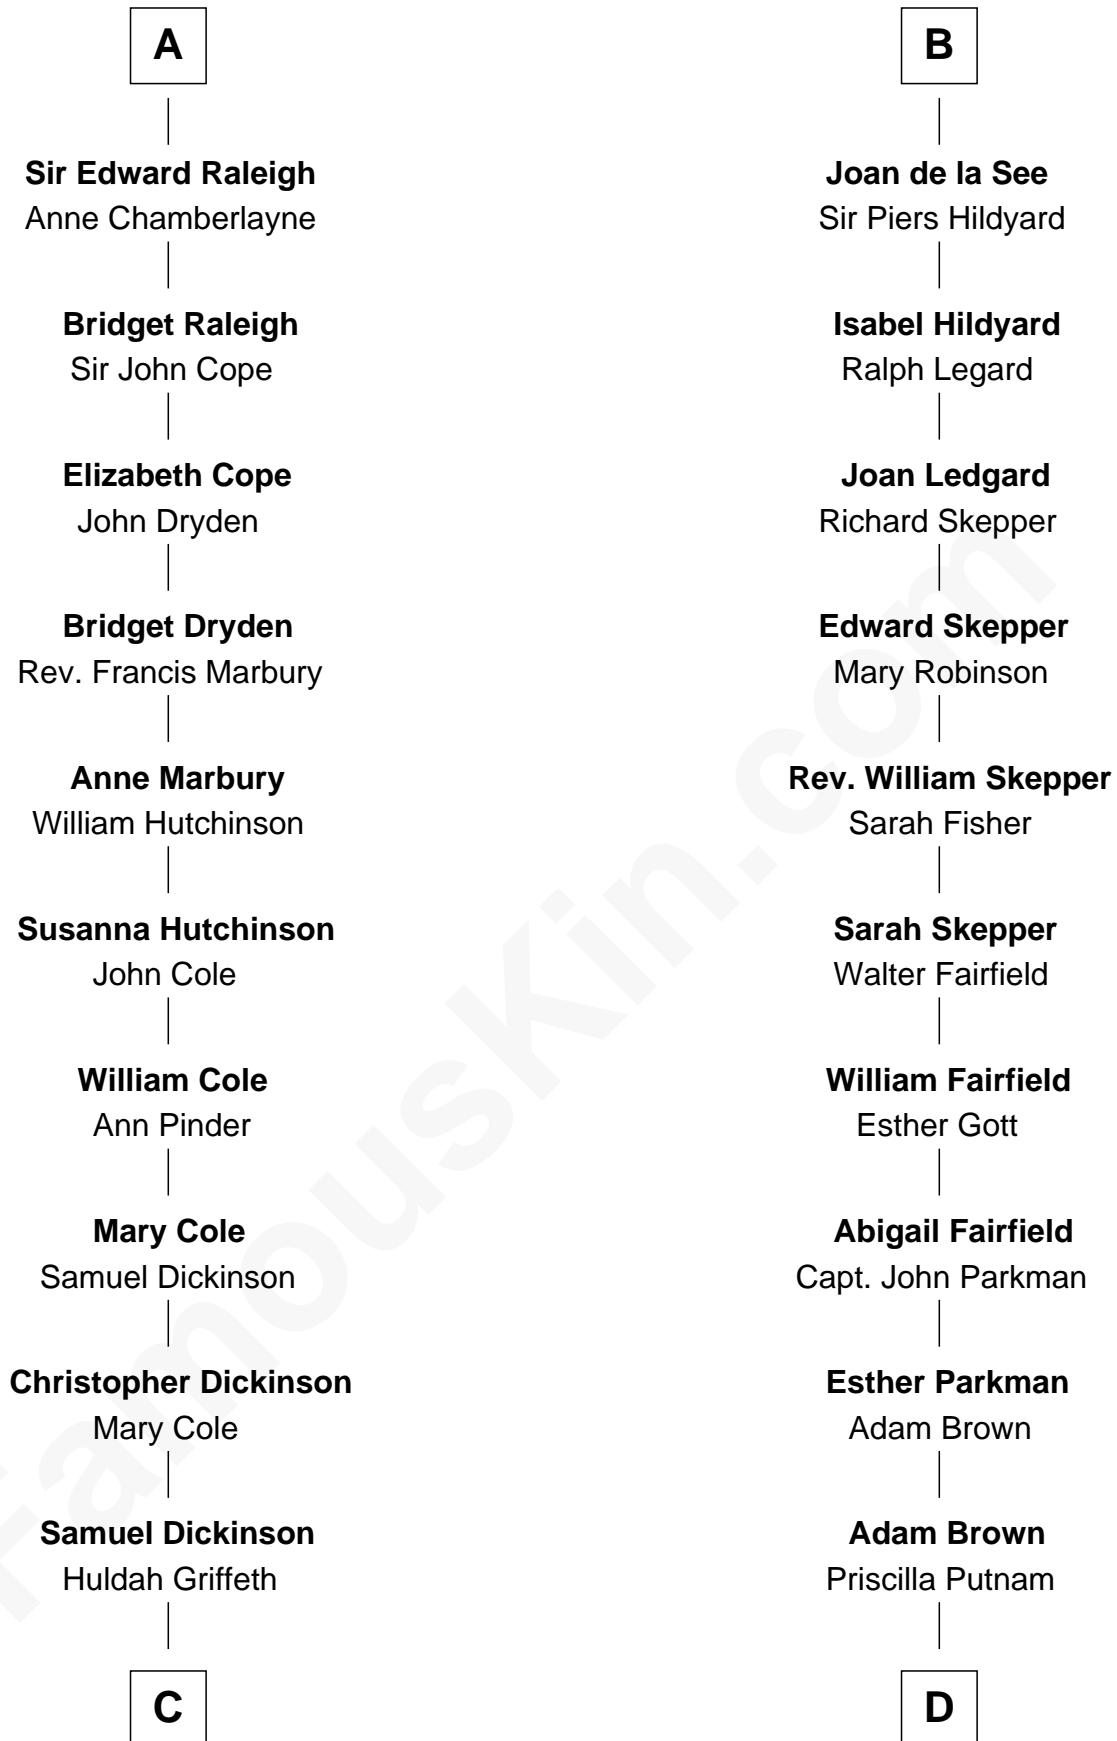

# FamousKin.com Relationship Chart of

**George Romney**

*43rd Governor of Michigan*

21st cousin of

**Calvin Coolidge**

*30th U.S. President*

**Sir Hugh le Despencer**

Isabella de Beauchamp

**C**

**Charity Dickinson**

Jared Pratt

**Parley Parker Pratt**

Mary Woods

**Helaman Pratt**

Anna Johanna Dorothy Wilcken

**Anna Amelia Pratt**

Gaskell Samuel Romney

**George Romney**

*43rd Governor of Michigan*

**D**

**Israel Putnam Brown**

Sally Briggs

**Sally Briggs Brown**

Israel Chase Brewer