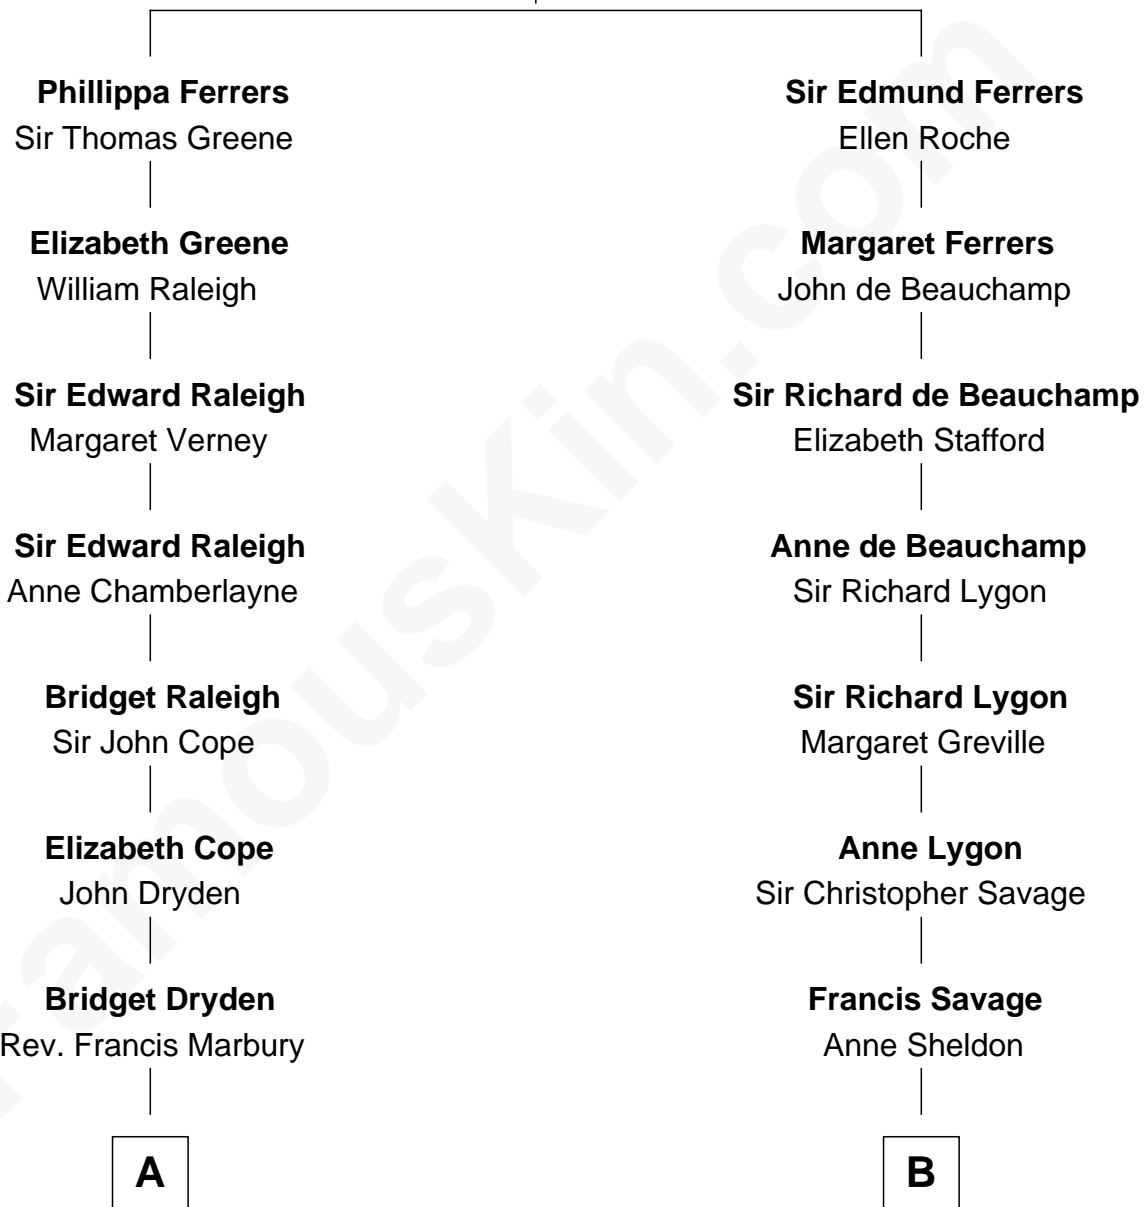

# FamousKin.com Relationship Chart of

**George Romney**

*43rd Governor of Michigan*

17th cousin 1 time removed of

**Adlai Stevenson II**

*31st Governor of Illinois*

**Robert de Ferrers**  
Margaret Despencer

**C**

**Lewis Green Stevenson**

Helen Louise Davis

**Adlai Stevenson II**

*31st Governor of Illinois*

FamousKin.com