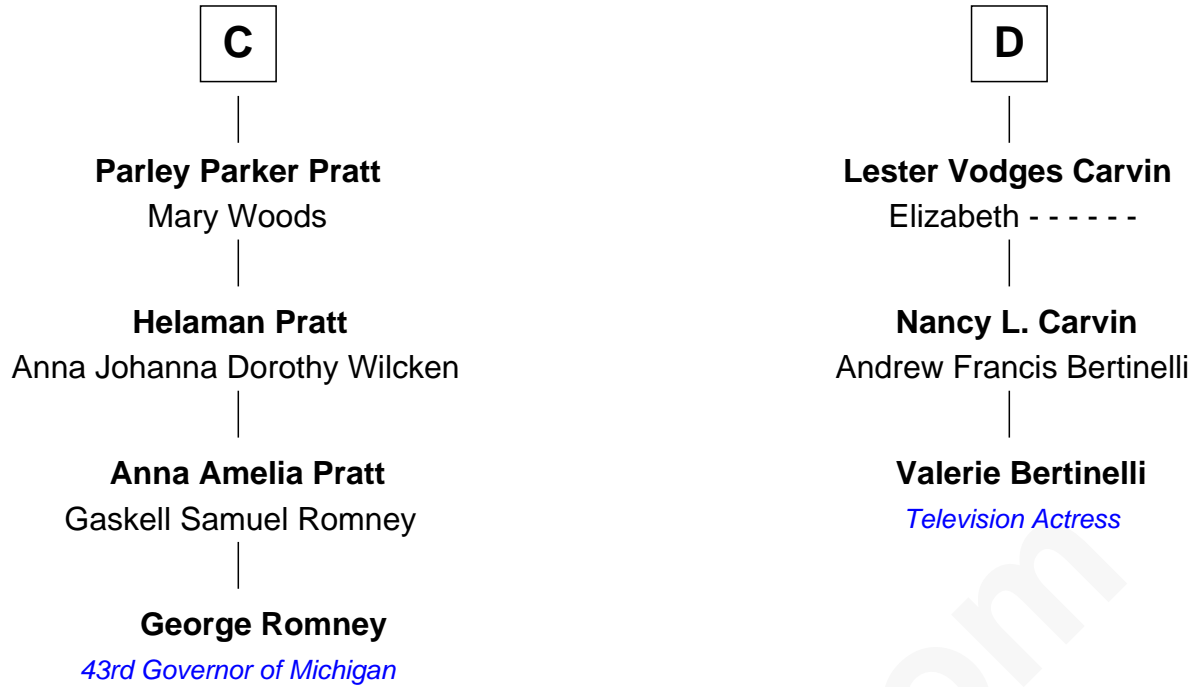

FamousKin.com Relationship Chart of

George Romney

43rd Governor of Michigan

19th cousin 1 time removed of

Valerie Bertinelli

Television Actress

Edmund Fitzalan

Alice de Warenne

FamousKin.com