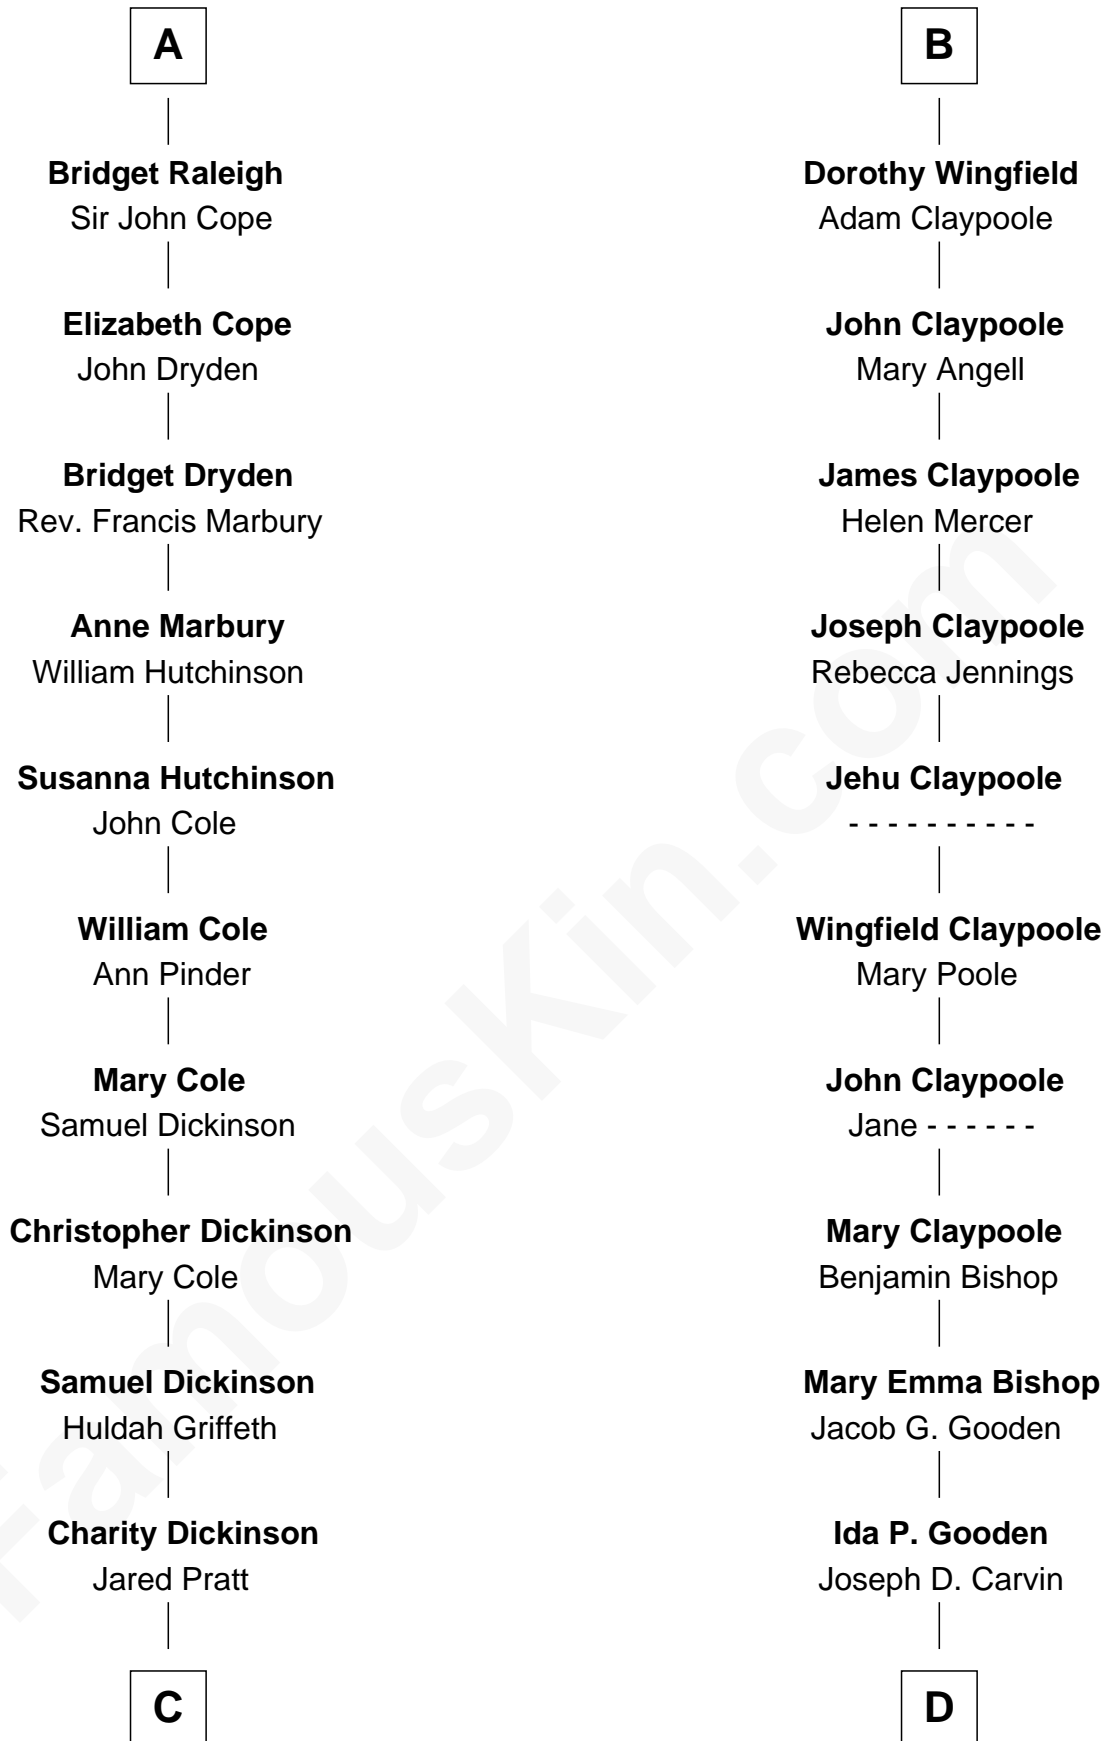

FamousKin.com Relationship Chart of

George Romney

43rd Governor of Michigan

19th cousin 1 time removed of

Valerie Bertinelli

Television Actress

Edmund Fitzalan

Alice de Warenne

FamousKin.com