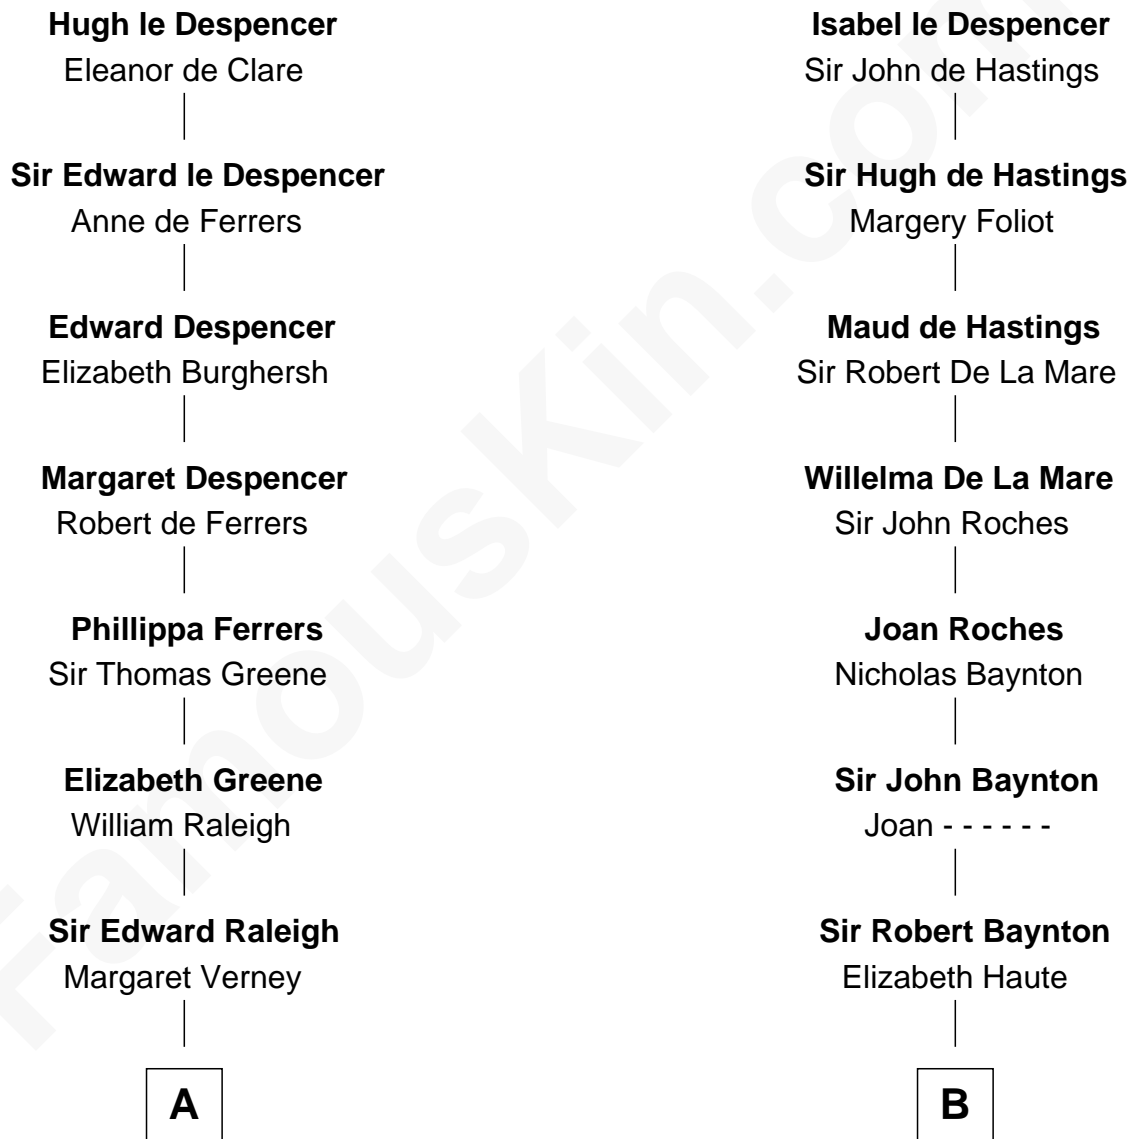

FamousKin.com Relationship Chart of

George Romney

43rd Governor of Michigan

20th cousin 1 time removed of

Tennessee Williams

Author of A Streetcar Named Desire

Sir Hugh le Despencer

Isabella de Beauchamp

Gaskell Samuel Romney

George Romney

43rd Governor of Michigan

D

Cornelius Worcester Coffin

Nancy McCorkle

Isabelle Coffin

Thomas Lanier Williams