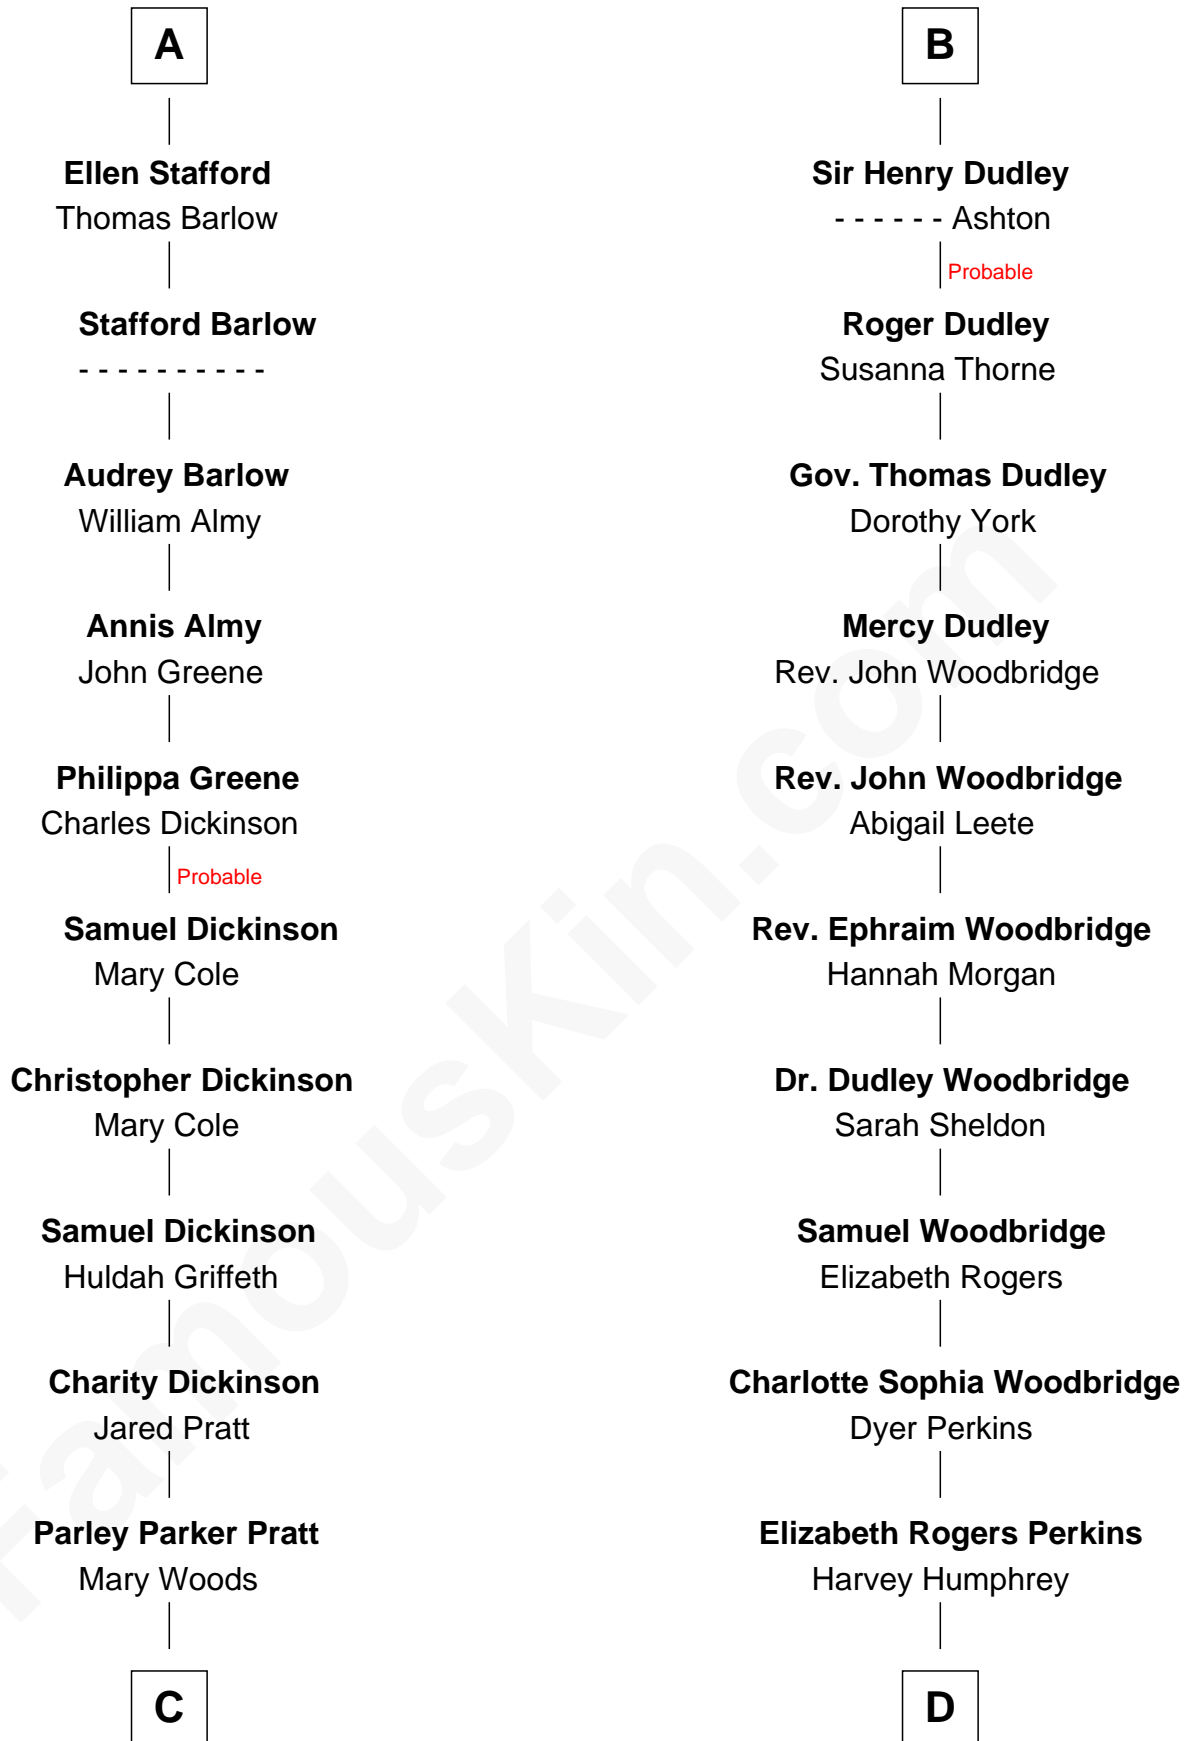

William Bonville

Katherine Neville

Cecily Bonville

Thomas Grey

Cecily Grey

Sir John Sutton

B

C

Helaman Pratt
Anna Johanna Dorothy Wilcken

Anna Amelia Pratt
Gaskell Samuel Romney

George Romney
43rd Governor of Michigan

D

John Perkins Humphrey
Frances Dewey Churchill

Maud Humphrey
Dr. Belmont Deforest Bogart