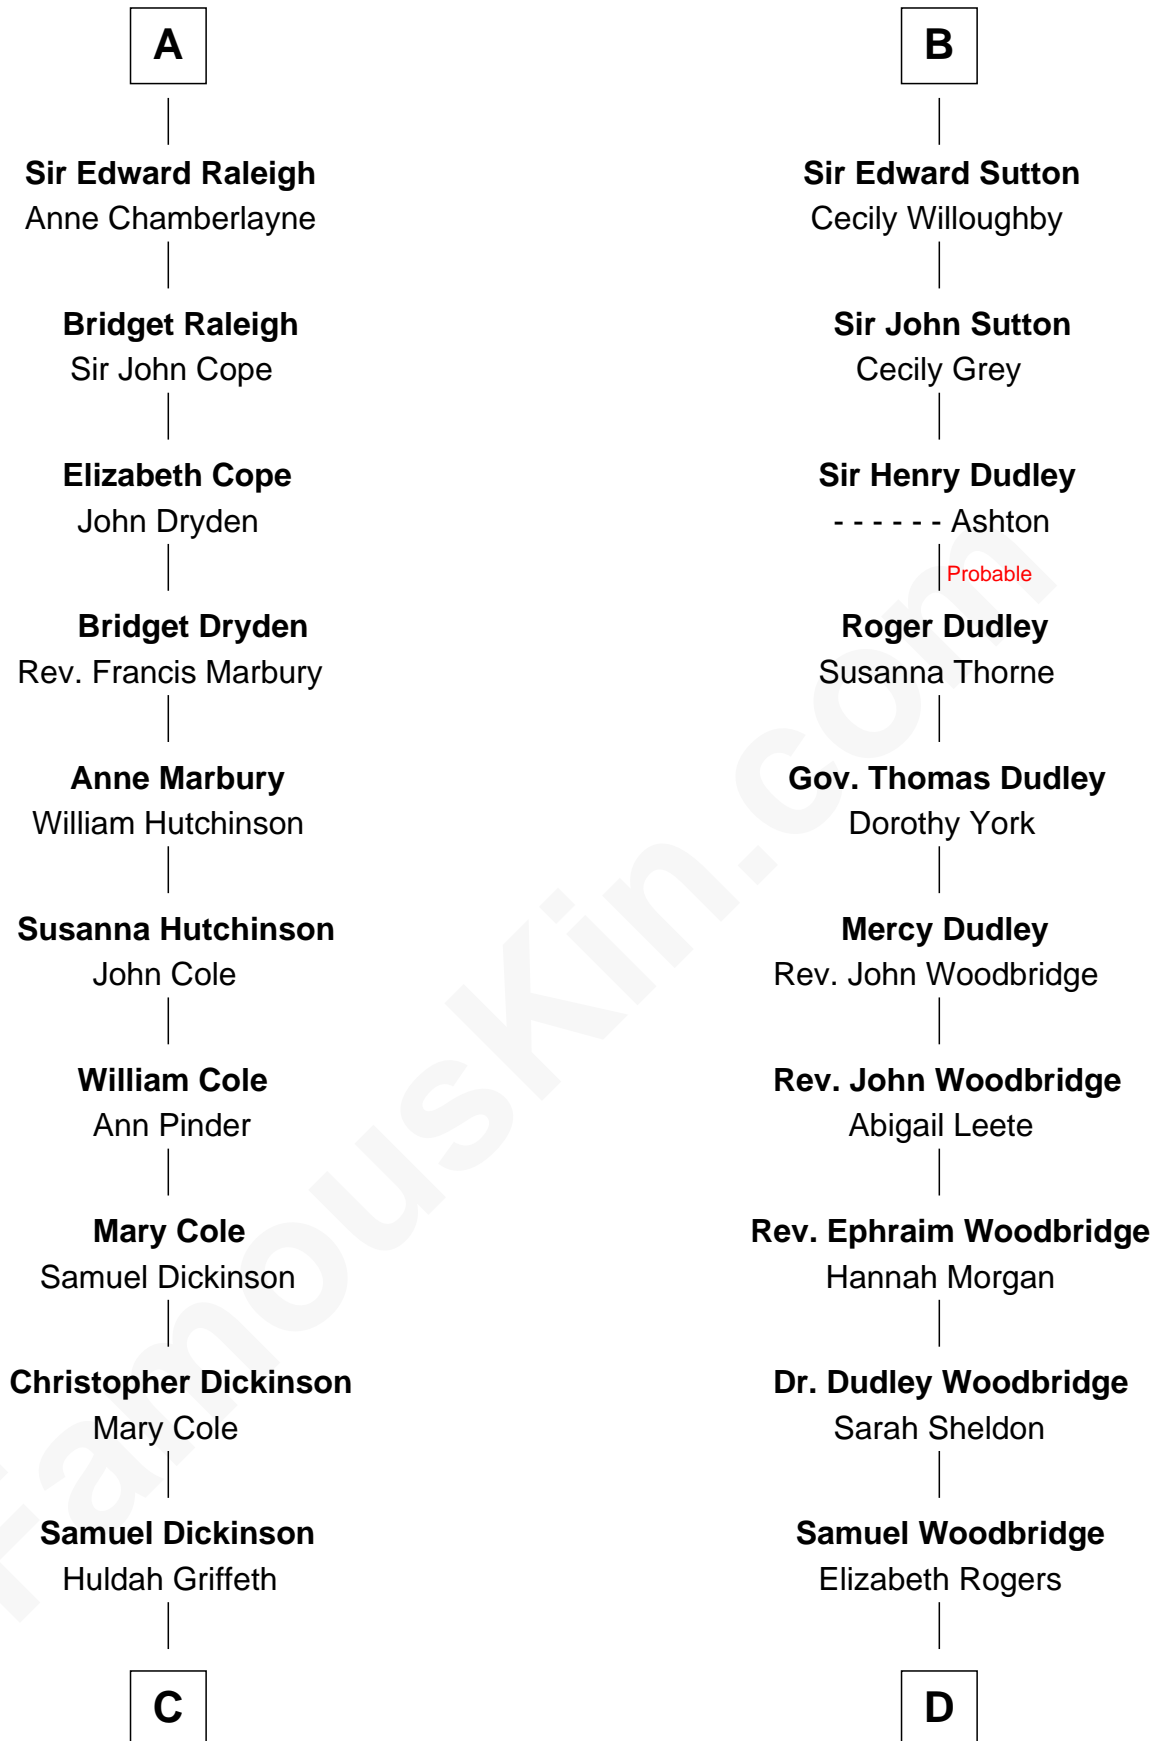

# FamousKin.com Relationship Chart of

**George Romney**

*43rd Governor of Michigan*

21st cousin of

**Humphrey Bogart**

*Movie Actor*

**Sir Hugh le Despencer**

Isabella de Beauchamp

**C**

**Charity Dickinson**

Jared Pratt

**Parley Parker Pratt**

Mary Woods

**Helaman Pratt**

Anna Johanna Dorothy Wilcken

**Anna Amelia Pratt**

Gaskell Samuel Romney

**George Romney**

*43rd Governor of Michigan*

**D**

**Charlotte Sophia Woodbridge**

Dyer Perkins

**Elizabeth Rogers Perkins**

Harvey Humphrey