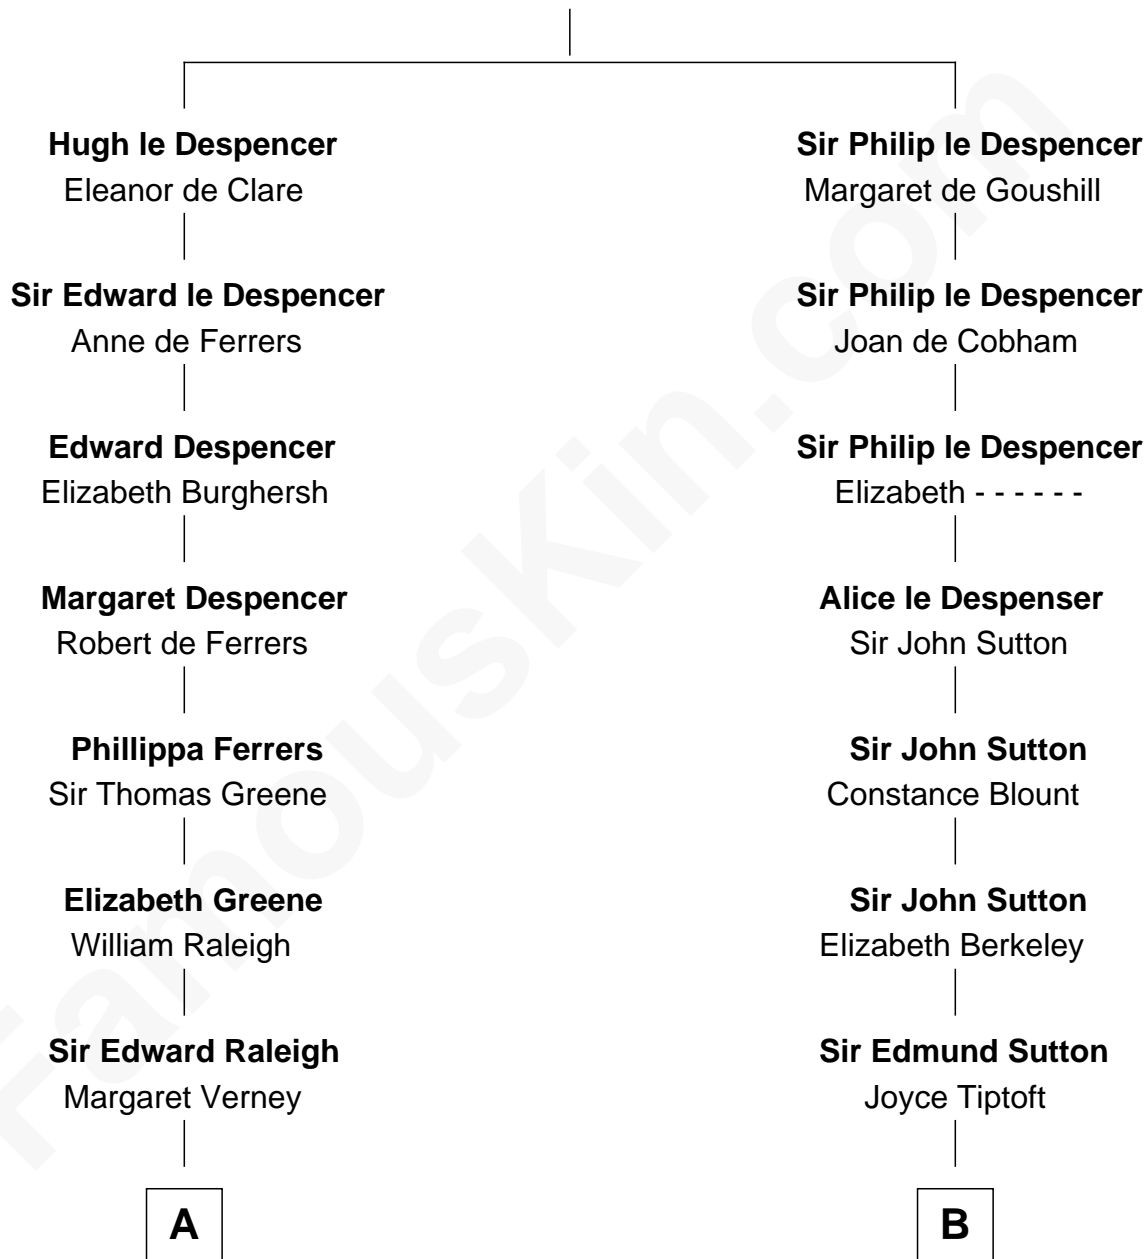

# FamousKin.com Relationship Chart of

**George Romney**

*43rd Governor of Michigan*

21st cousin of

**Humphrey Bogart**

*Movie Actor*

**Sir Hugh le Despencer**

Isabella de Beauchamp

**C**

**Charity Dickinson**

Jared Pratt

**Parley Parker Pratt**

Mary Woods

**Helaman Pratt**

Anna Johanna Dorothy Wilcken

**Anna Amelia Pratt**

Gaskell Samuel Romney

**George Romney**

*43rd Governor of Michigan*

**D**

**Charlotte Sophia Woodbridge**

Dyer Perkins

**Elizabeth Rogers Perkins**

Harvey Humphrey