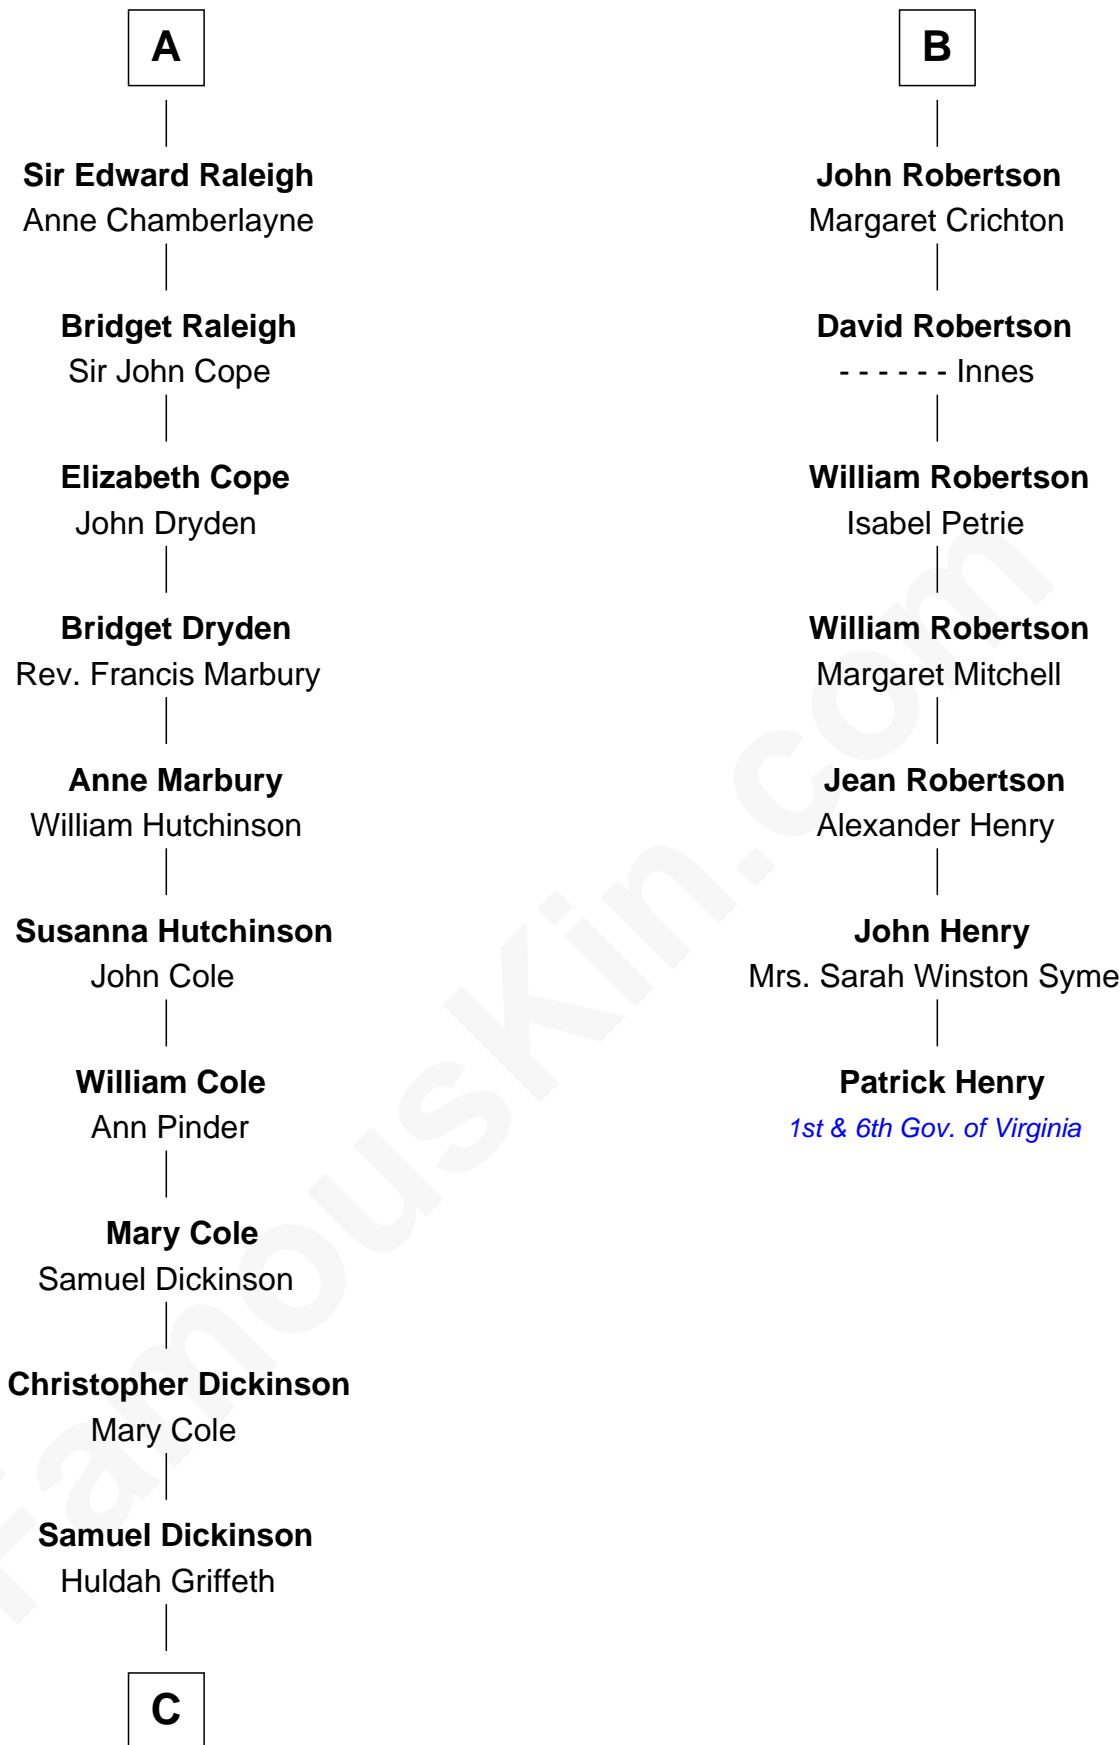

FamousKin.com Relationship Chart of

George Romney

43rd Governor of Michigan

13th cousin 8 times removed of

Patrick Henry

1st and 6th Governor of Virginia

C

Charity Dickinson

Jared Pratt

Parley Parker Pratt

Mary Woods

Helaman Pratt

Anna Johanna Dorothy Wilcken

Anna Amelia Pratt

Gaskell Samuel Romney

George Romney

43rd Governor of Michigan