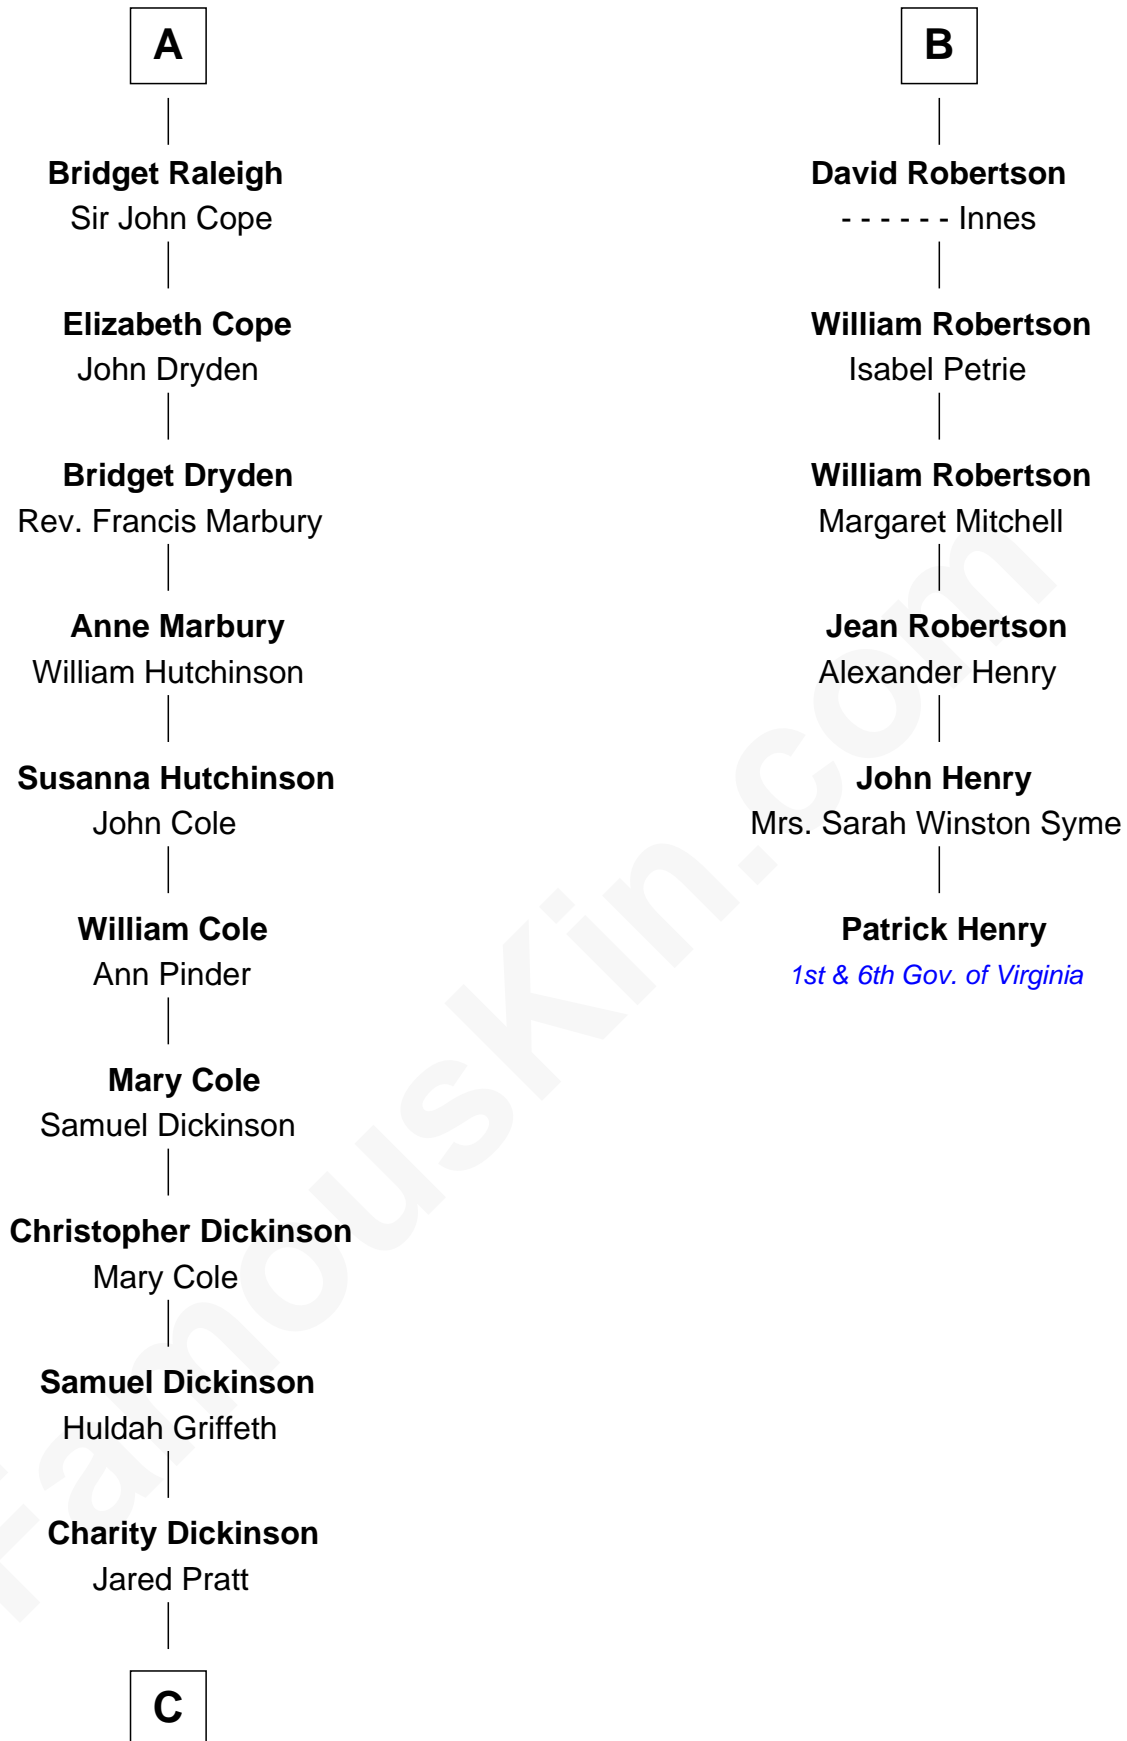

# FamousKin.com Relationship Chart of

**George Romney**

*43rd Governor of Michigan*

12th cousin 8 times removed of

**Patrick Henry**

*1st and 6th Governor of Virginia*

**Edmund Fitzalan**

Alice de Warenne

**C**

—  
**Parley Parker Pratt**

Mary Woods

—  
**Helaman Pratt**

Anna Johanna Dorothy Wilcken

—  
**Anna Amelia Pratt**

Gaskell Samuel Romney

—  
**George Romney**

*43rd Governor of Michigan*

FamousKin.com