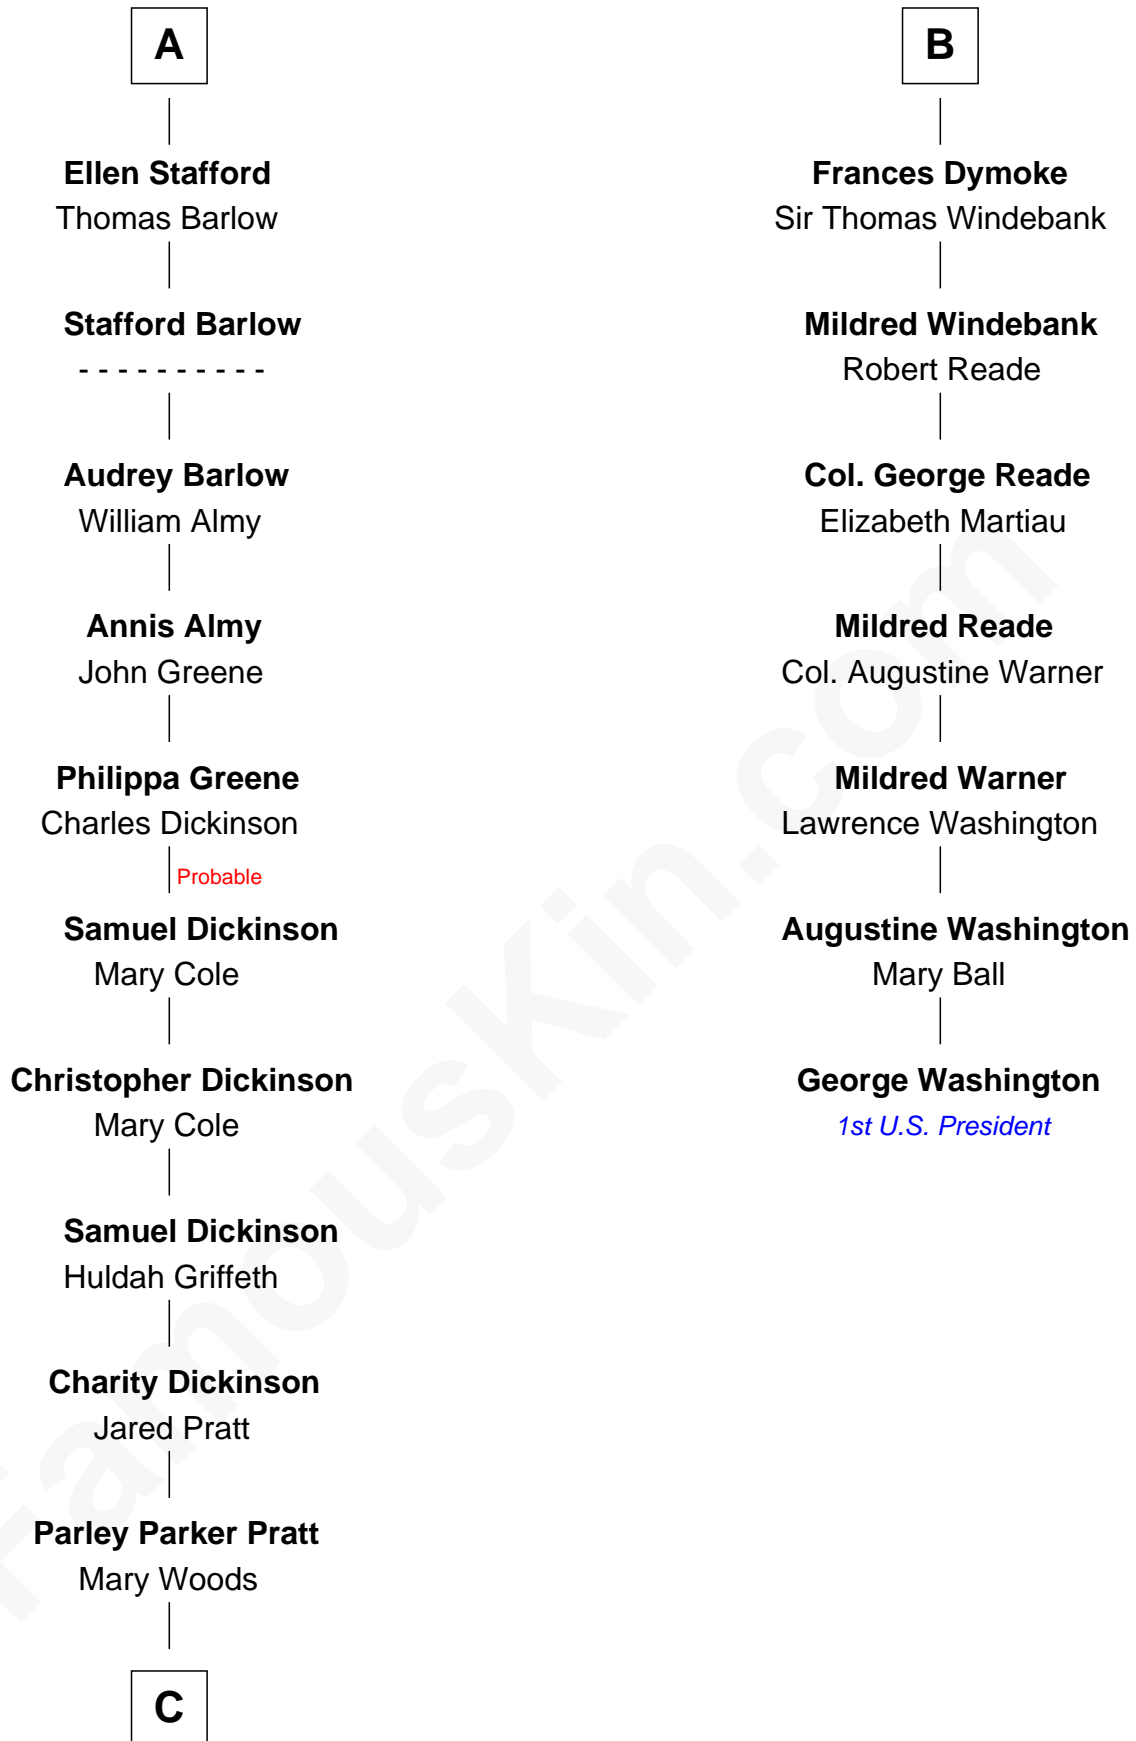

FamousKin.com Relationship Chart of

George Romney

43rd Governor of Michigan

13th cousin 6 times removed of

George Washington

1st U.S. President

C

Helaman Pratt
Anna Johanna Dorothy Wilcken

Anna Amelia Pratt
Gaskell Samuel Romney

George Romney
43rd Governor of Michigan

FamousKin.com