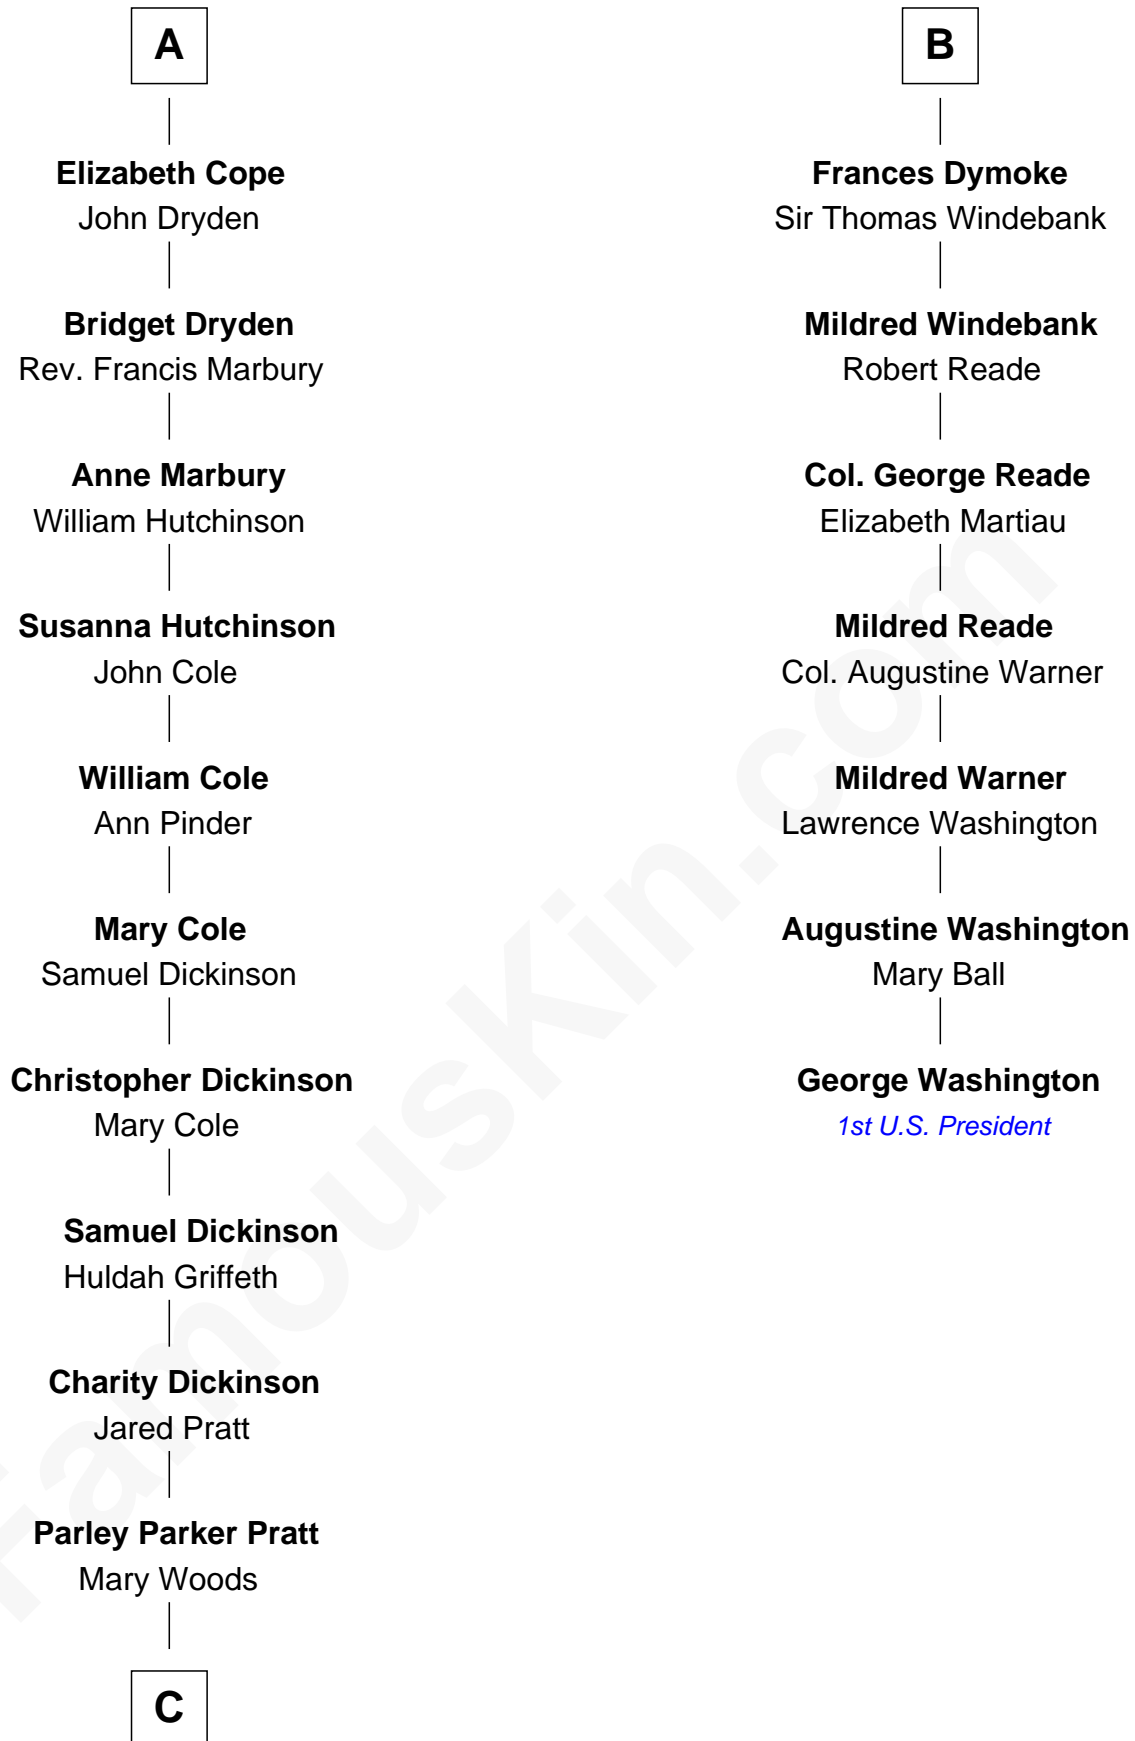

FamousKin.com Relationship Chart of

George Romney

43rd Governor of Michigan

13th cousin 6 times removed of

George Washington

1st U.S. President

Margaret de Audley

Ralph de Stafford

Thomas de Ros

Margaret de Ros

Sir Reynold Grey

Margaret Grey

Sir William Bonville

Elizabeth Bonville

William Talboys

Sir Robert Talboys

Elizabeth Heron

Sir George Talboys

Elizabeth Gascoigne

Anne Talboys

Sir Edward Dymoke

B

C

Helaman Pratt
Anna Johanna Dorothy Wilcken

Anna Amelia Pratt
Gaskell Samuel Romney

George Romney
43rd Governor of Michigan

FamousKin.com