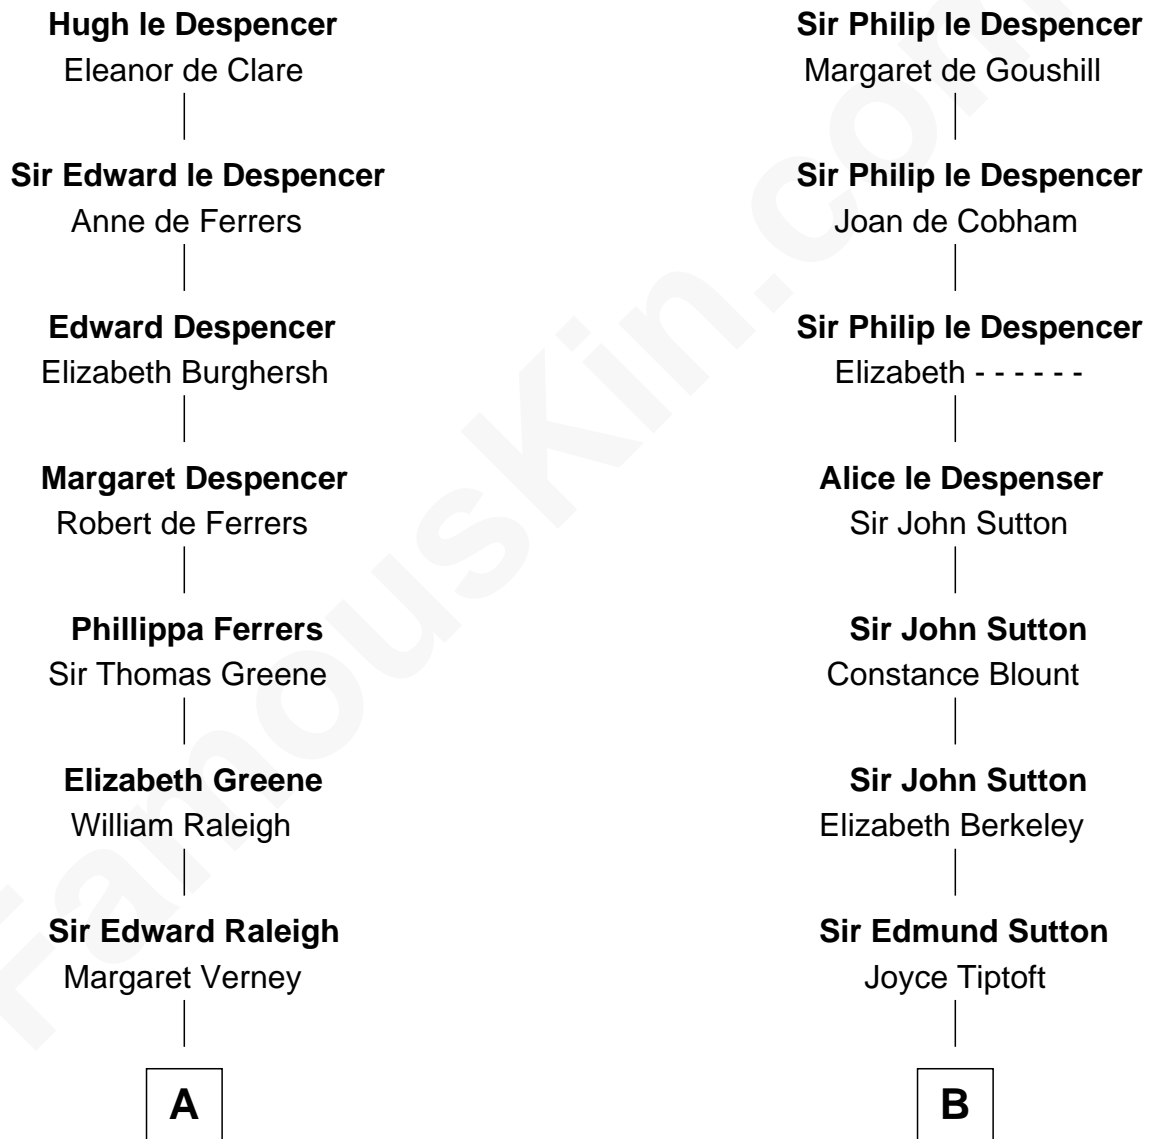

FamousKin.com Relationship Chart of

George Romney

43rd Governor of Michigan

15th cousin 6 times removed of

George Washington

1st U.S. President

Sir Hugh le Despencer

Isabella de Beauchamp

Gaskell Samuel Romney

George Romney

43rd Governor of Michigan

FamousKin.com