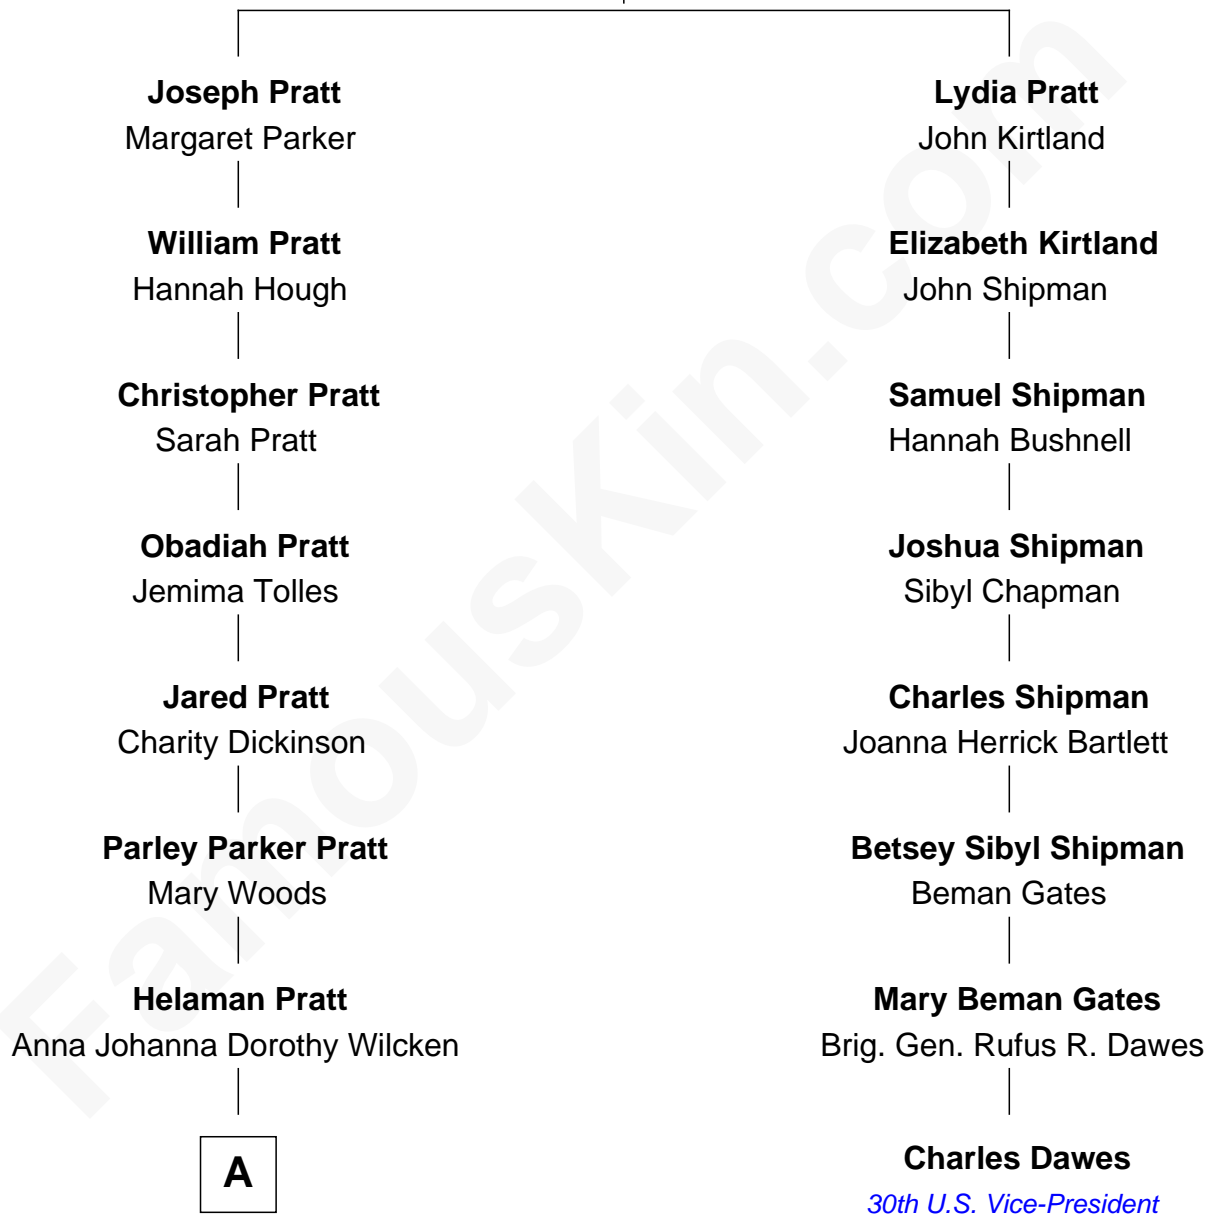

# FamousKin.com Relationship Chart of

**George Romney**

*43rd Governor of Michigan*

7th cousin 1 time removed of

**Charles Dawes**

*30th U.S. Vice-President*

**William Pratt**  
Elizabeth Clark

**A**

—  
**Anna Amelia Pratt**  
Gaskell Samuel Romney

—  
**George Romney**  
*43rd Governor of Michigan*

FamousKin.com