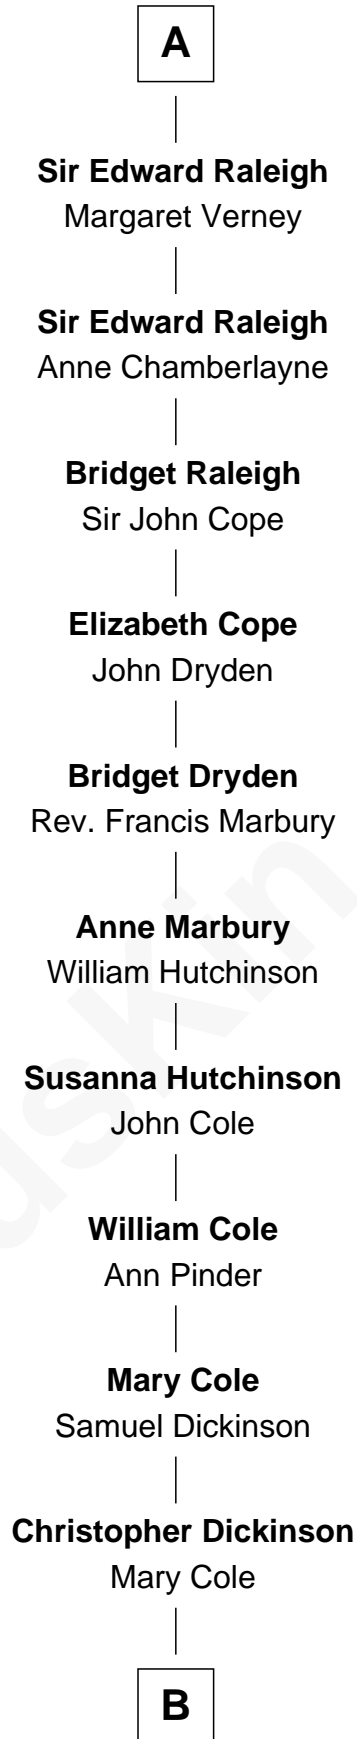

# FamousKin.com Relationship Chart of

**George Romney**

*43rd Governor of Michigan*

**21st Great-grandson of**

**King Edward I**

*King of England*

**King Edward I**

Eleanor of Castile

**Elizabeth Plantagenet**

Humphrey de Bohun

**Eleanor de Bohun**

Sir James le Boteler

**Pernel le Boteler**

Sir Gilbert Talbot

**Sir Richard Talbot**

Ankaret le Strange

**Mary Talbot**

Sir Thomas Greene

**Sir Thomas Greene**

Phillippa Ferrers

**Elizabeth Greene**

William Raleigh

**A**

**B**

—  
**Samuel Dickinson**

Huldah Griffeth

—  
**Charity Dickinson**

Jared Pratt

—  
**Parley Parker Pratt**

Mary Woods

—  
**Helaman Pratt**

Anna Johanna Dorothy Wilcken