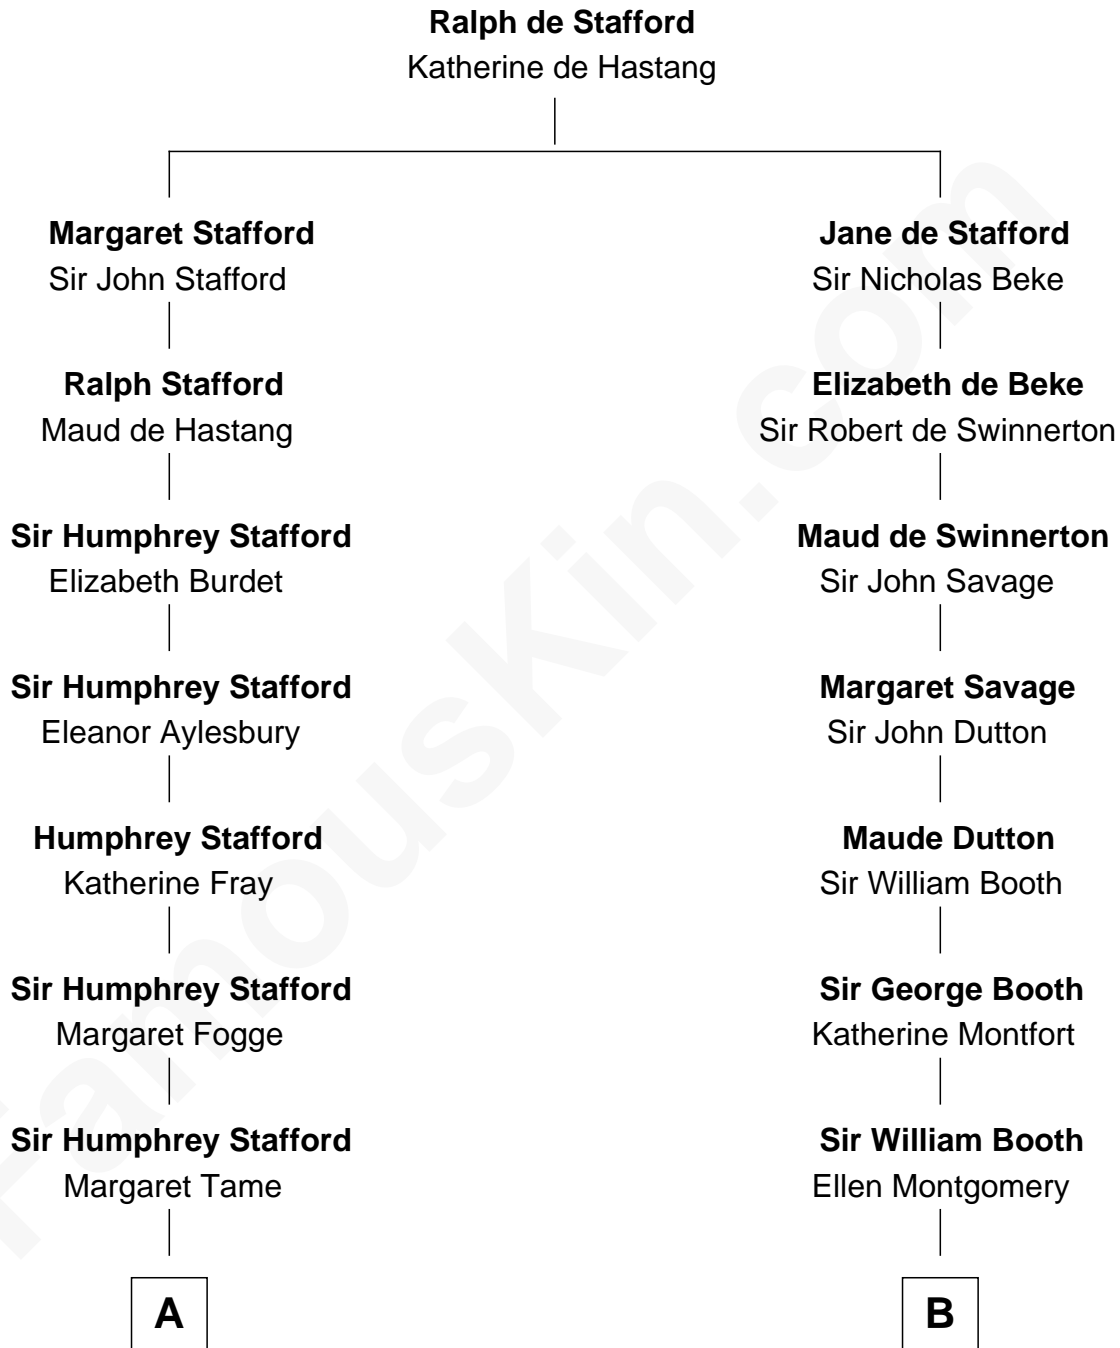

FamousKin.com Relationship Chart of

George Romney

43rd Governor of Michigan

19th cousin 1 time removed of

Christian Herter

59th Governor of Massachusetts

C

Helaman Pratt
Anna Johanna Dorothy Wilcken

Anna Amelia Pratt
Gaskell Samuel Romney

George Romney
43rd Governor of Michigan

D

Archibald Miles
Mary Treese

Mary Miles
Christian Herter

Albert Herter
Adele McGinnis

Christian Herter
59th Governor of Massachusetts