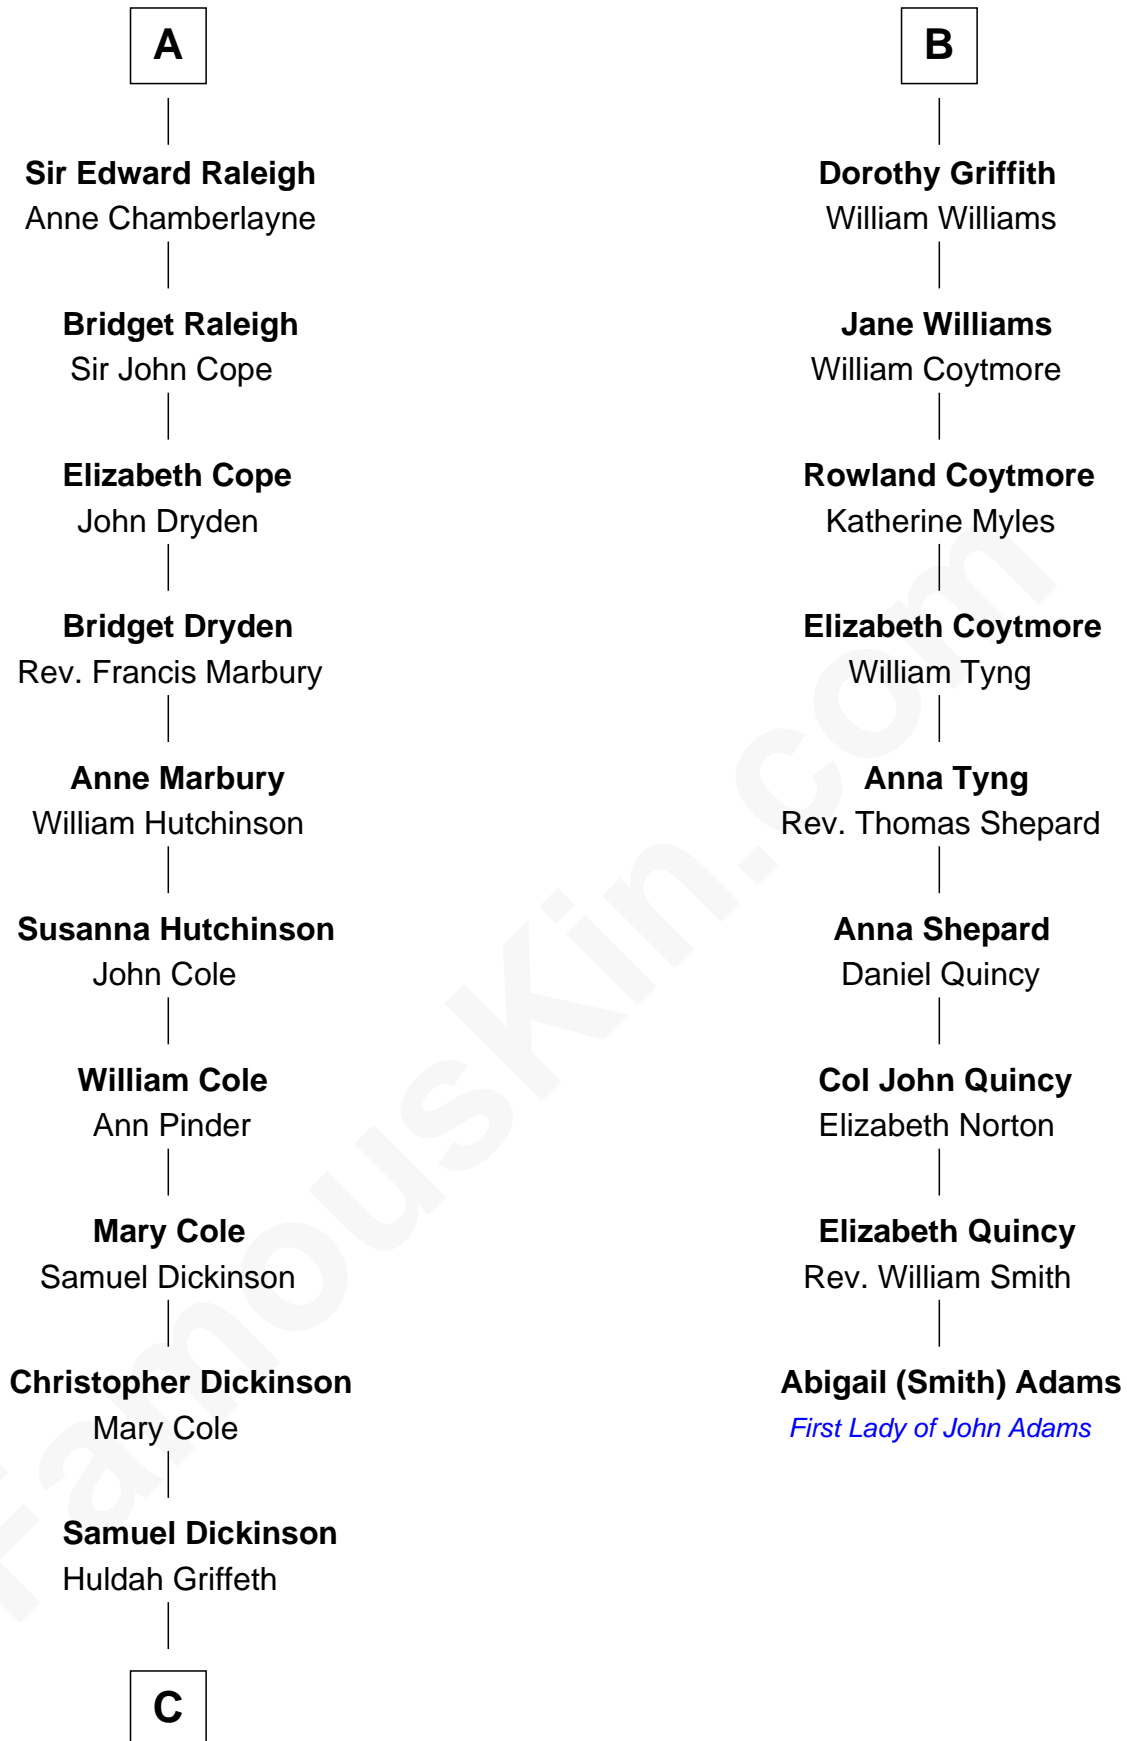

FamousKin.com Relationship Chart of

George Romney

43rd Governor of Michigan

15th cousin 6 times removed of

Abigail (Smith) Adams

First Lady of President John Adams

Humphrey de Bohun

Elizabeth Plantagenet

Eleanor de Bohun

Sir James le Boteler

Pernel le Boteler

Sir Gilbert Talbot

Sir Richard Talbot

Ankaret le Strange

Mary Talbot

Sir Thomas Greene

Sir William Troutbeck

Joan Troutbeck

Sir William Griffith

Sir William Griffith

Jane Stradling

B

C

Charity Dickinson

Jared Pratt

Parley Parker Pratt

Mary Woods

Helaman Pratt

Anna Johanna Dorothy Wilcken

Anna Amelia Pratt

Gaskell Samuel Romney

George Romney