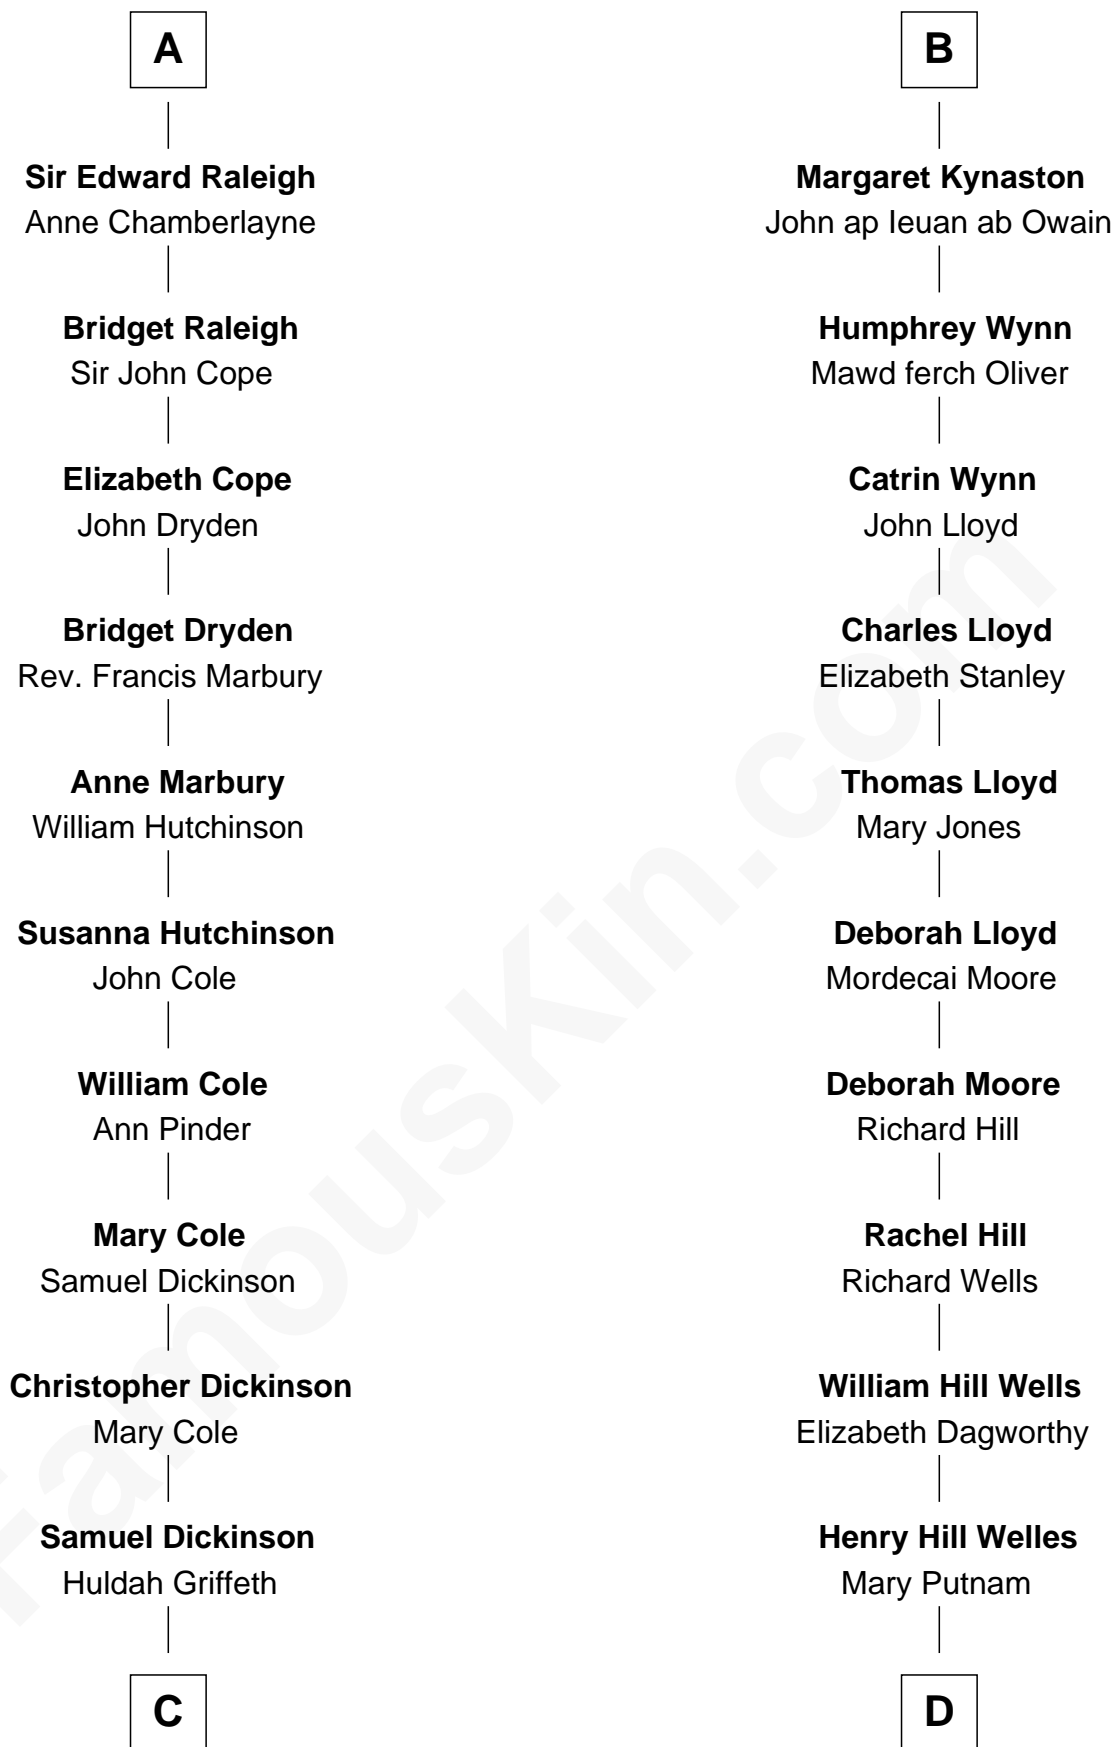

FamousKin.com Relationship Chart of

George Romney

43rd Governor of Michigan

19th cousin 2 times removed of

Orson Welles

Radio, Stage, and Movie Actor

Humphrey de Bohun

Elizabeth Plantagenet

Eleanor de Bohun

Sir James le Boteler

Pernel le Boteler

Sir Gilbert Talbot

Sir Richard Talbot

Ankaret le Strange

Mary Talbot

Sir Thomas Greene

Elizabeth de Badlesmere

Humphrey de Bohun

Joan Fitzalan

Mary de Bohun

Henry IV, King of England

Humphrey Plantagenet

Antigone Plantagenet

Henry Grey

Elizabeth Grey

Sir Roger Kynaston

Humphrey Kynaston

Elsbeth ferch Maredudd

B

C

Charity Dickinson

Jared Pratt