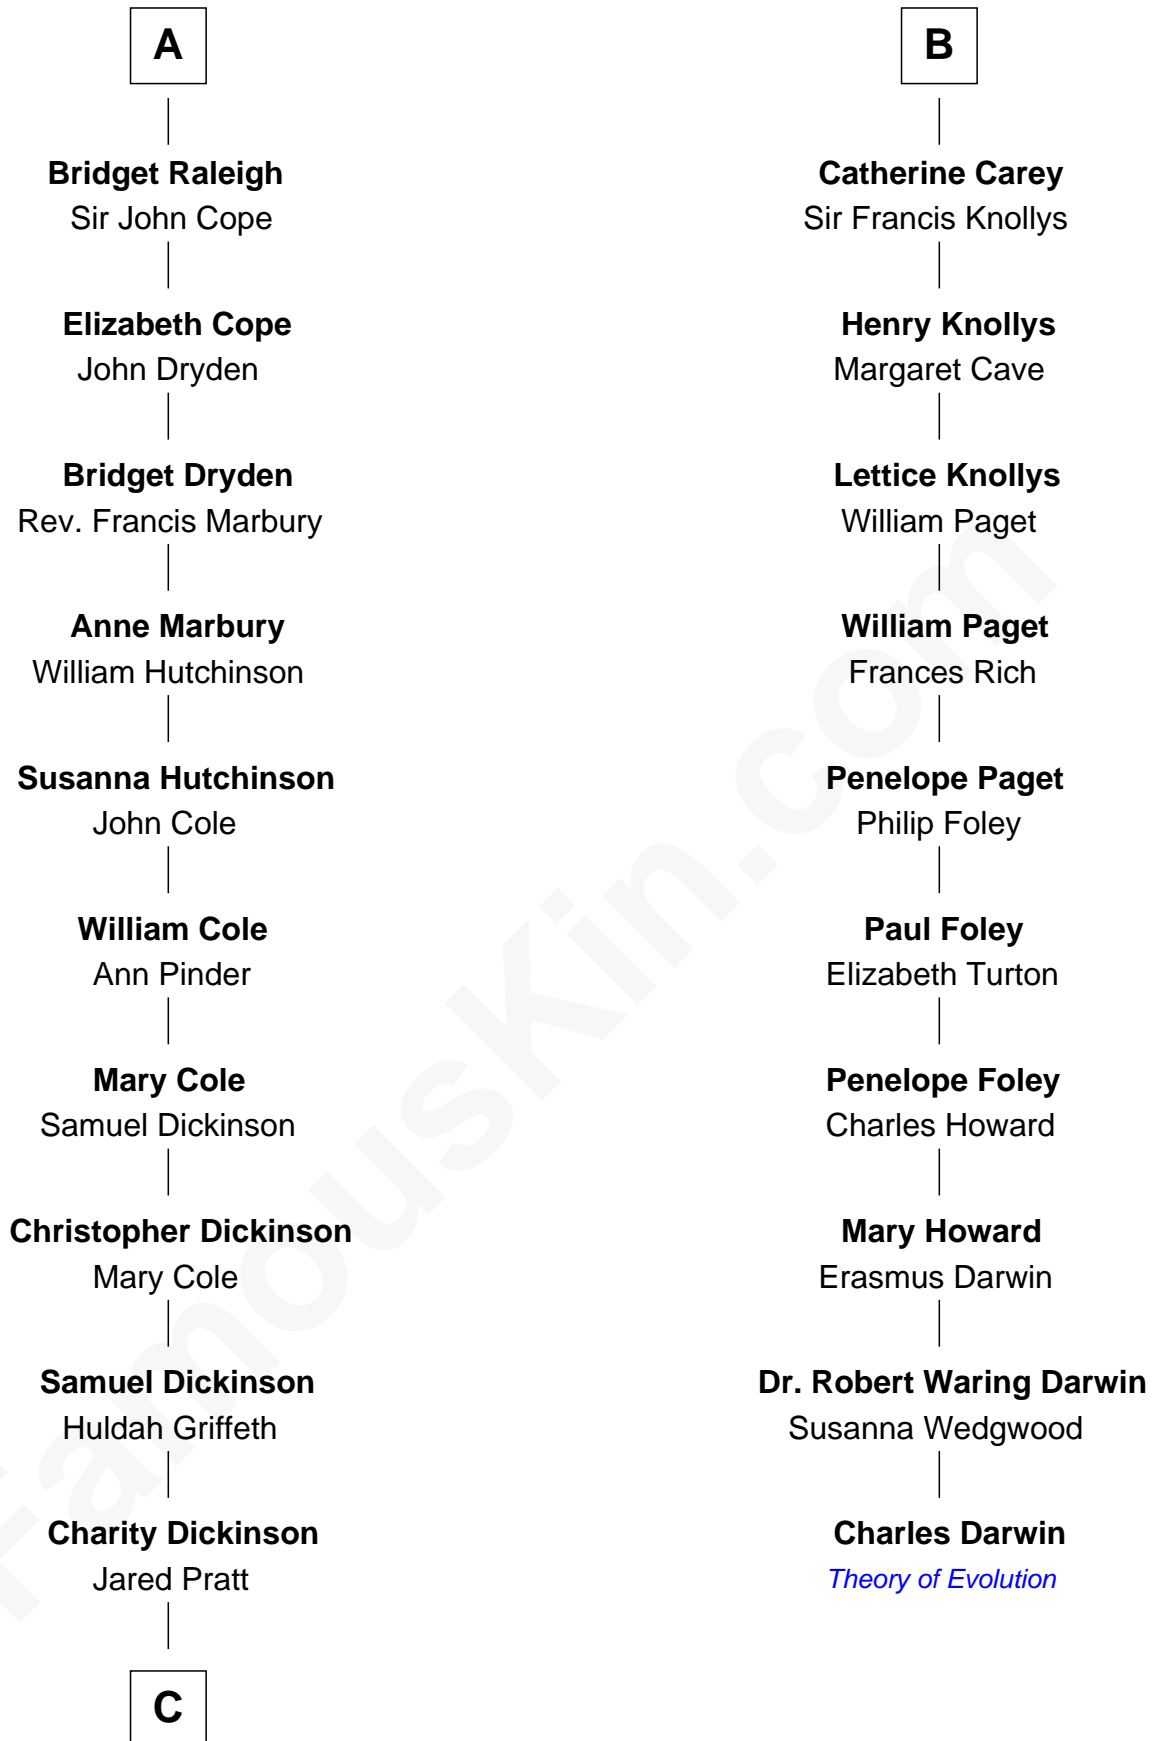

FamousKin.com Relationship Chart of

George Romney

43rd Governor of Michigan

16th cousin 4 times removed of

Charles Darwin

Theory of Evolution

Sir James le Boteler

Eleanor de Bohun

Elizabeth Greene

William Raleigh

Sir Edward Raleigh

Margaret Verney

Sir Edward Raleigh

Anne Chamberlayne

A

James le Boteler

Sir William Boleyn

Thomas Boleyn

Elizabeth Howard

Mary Boleyn

Sir William Carey

B

C

—
Parley Parker Pratt

Mary Woods

—
Helaman Pratt

Anna Johanna Dorothy Wilcken

—
Anna Amelia Pratt

Gaskell Samuel Romney

—
George Romney

43rd Governor of Michigan

FamousKin.com