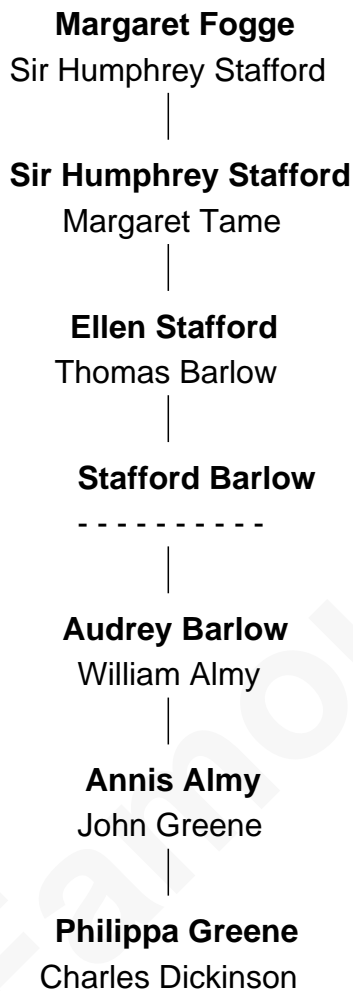

FamousKin.com Relationship Chart of

George Romney

43rd Governor of Michigan

2nd cousin 12 times removed of

Catherine Parr

6th Wife of King Henry VIII

Sir John Fogge

Alice Haute