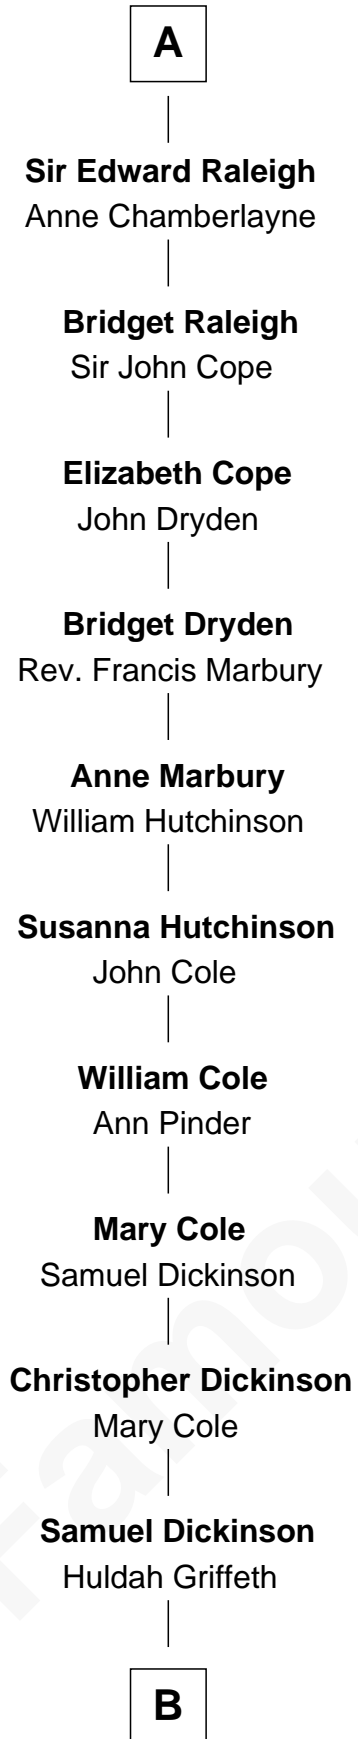

# FamousKin.com Relationship Chart of

**George Romney**

*43rd Governor of Michigan*

7th cousin 14 times removed of

**Catherine Parr**

*6th Wife of King Henry VIII*

**Sir Hugh I de Audley**

Iseult de Mortimer

**B**

Charity Dickinson

Jared Pratt

Parley Parker Pratt

Mary Woods

Helaman Pratt

Anna Johanna Dorothy Wilcken

Anna Amelia Pratt

Gaskell Samuel Romney

**George Romney**

*43rd Governor of Michigan*

FamousKin.com