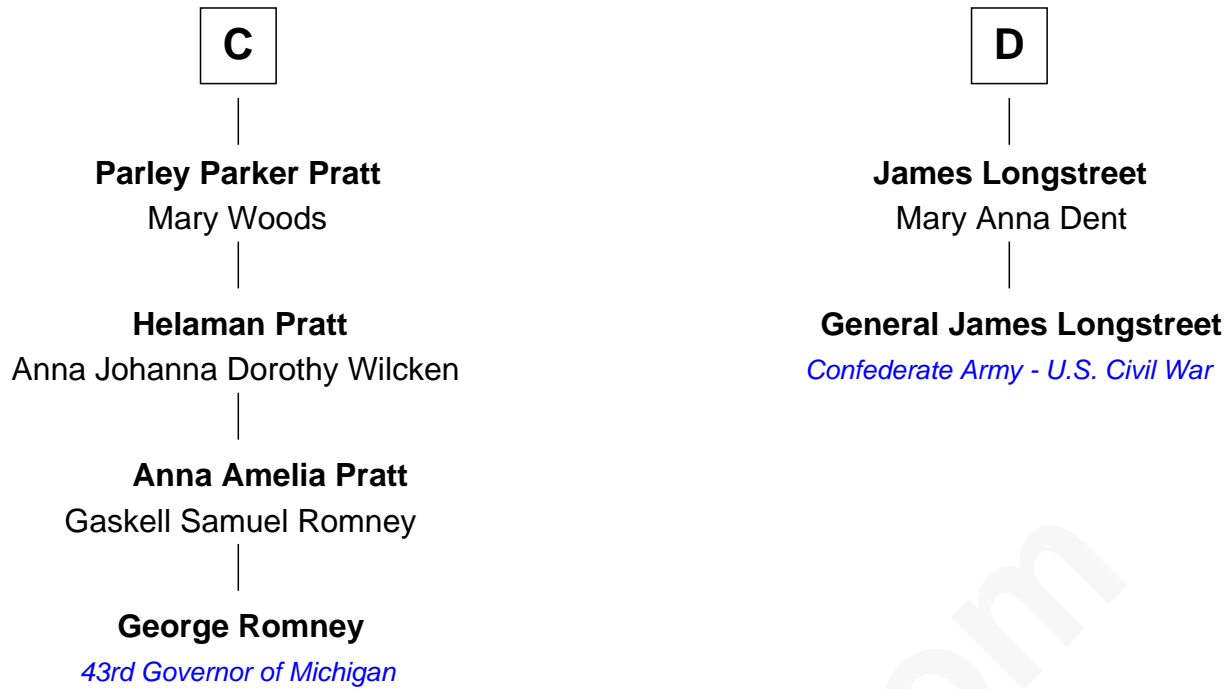

FamousKin.com

Relationship Chart of

George Romney

43rd Governor of Michigan

18th cousin 2 times removed of

General James Longstreet

Confederate Army - U.S. Civil War

Hugh le Despencer

Sir Thomas Greene

Elizabeth Greene

William Raleigh

Sir Edward Raleigh

Margaret Verney

Sir Edward Raleigh

Anne Chamberlayne

A

Isabel le Despencer

Richard Fitzalan

Sir Edmund Fitzalan

Sibyl de Montagu

Philippe Fitzalan

Sir Richard Sergeaux

Philippa Sergeaux

Sir Robert Pashley

Anne Pashley

Edward Tyrrell

Philippa Tyrrell

Thomas Cornwallis

Sir William Cornwallis

Elizabeth Stanford

B

FamousKin.com