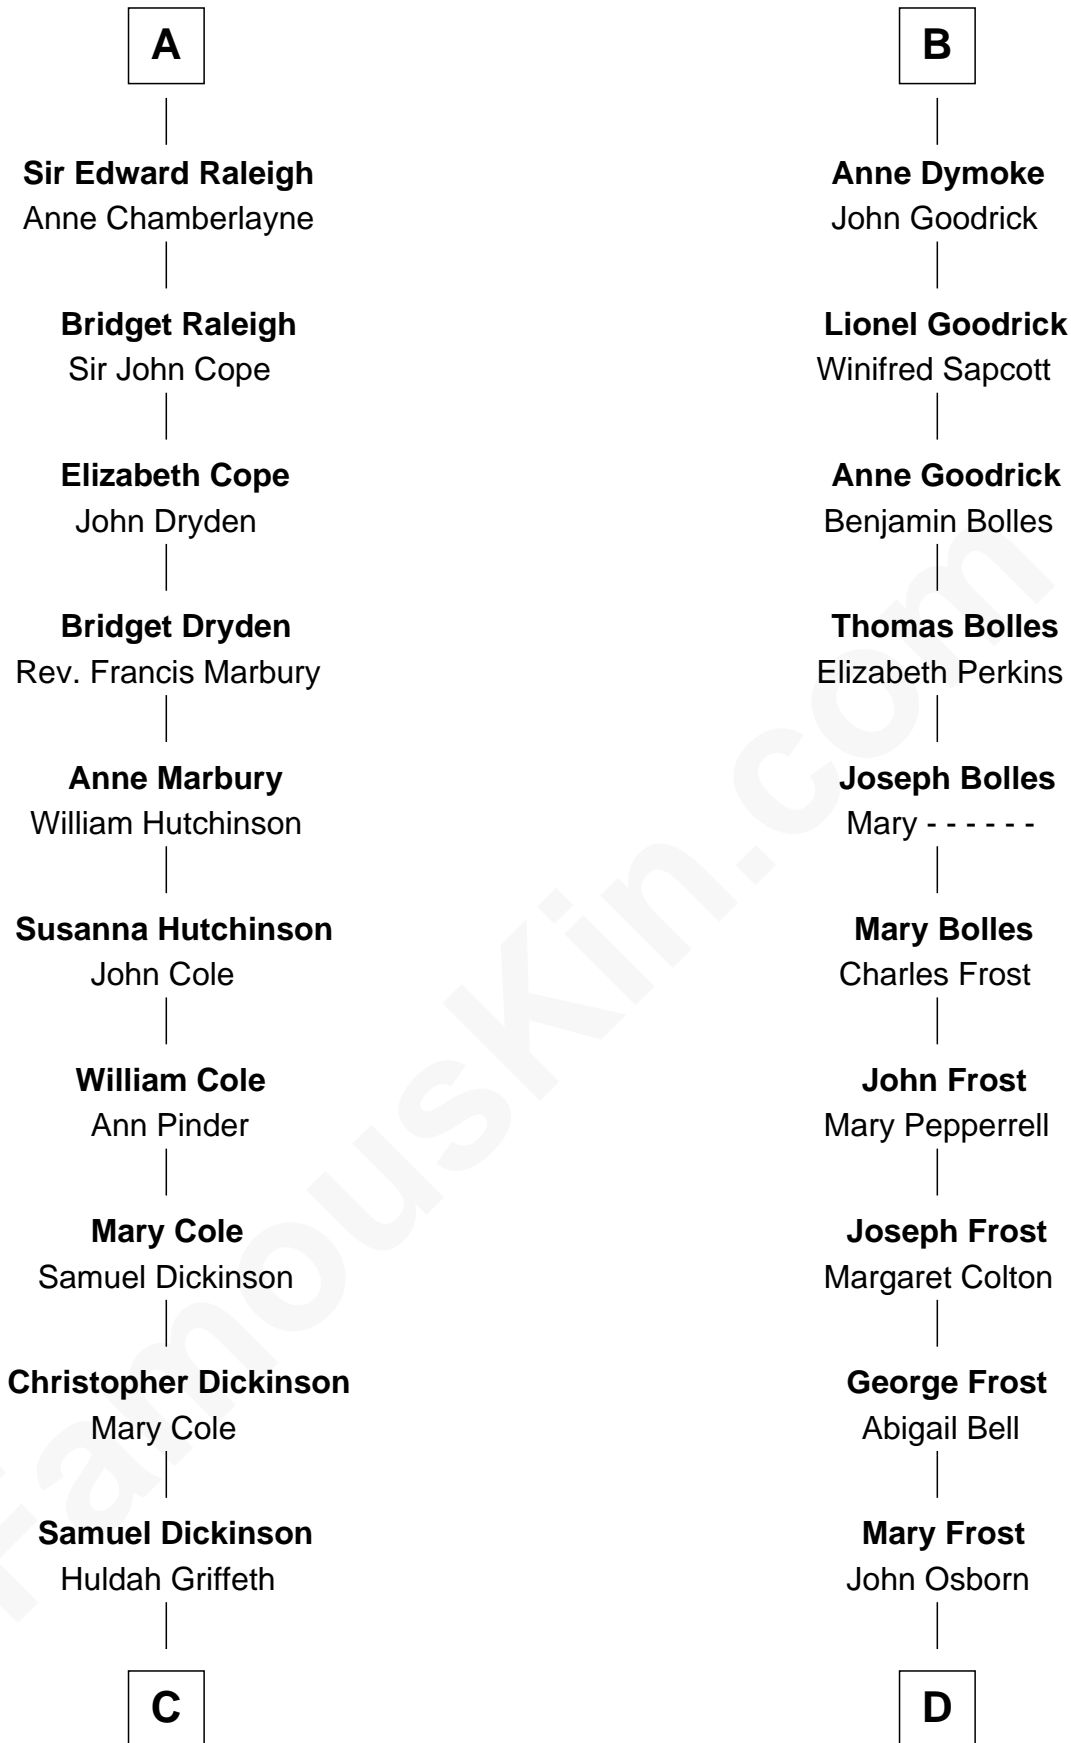

FamousKin.com Relationship Chart of

George Romney

43rd Governor of Michigan

21st cousin of

Lucille Ball

TV Actress - "I Love Lucy"

Sir Hugh I de Audley

Iseult de Mortimer

C

Charity Dickinson

Jared Pratt

Parley Parker Pratt

Mary Woods

Helaman Pratt

Anna Johanna Dorothy Wilcken

Anna Amelia Pratt

Gaskell Samuel Romney

George Romney

43rd Governor of Michigan

D

Sally Bennet Osborn

Newman Durrell

George Osborn Durrell

Anne Jane Jewell