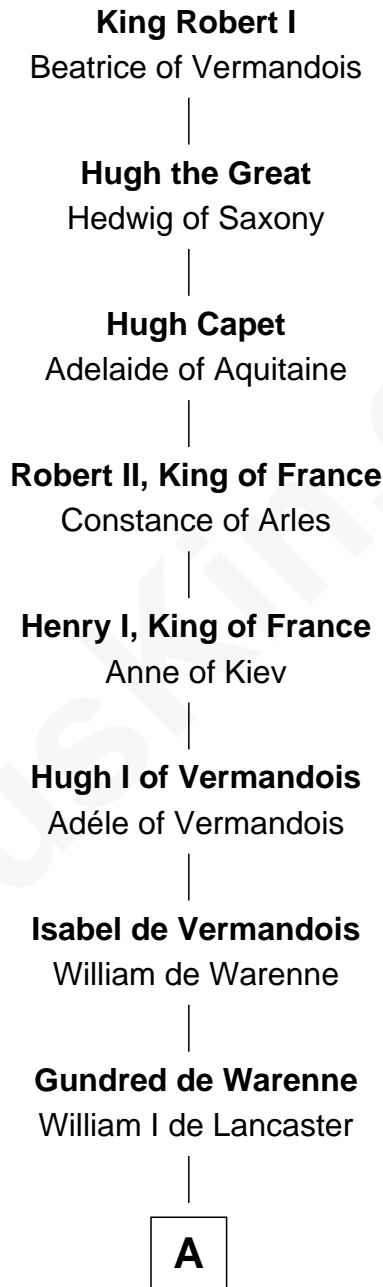

FamousKin.com Relationship Chart of

George Romney

43rd Governor of Michigan

30th Great-grandson of

King Robert I

King of France

A

William II de Lancaster

Hawise de Stuteville

Hawise de Lancaster

Gilbert FitzRoger

Hawise de Lancaster

Peter II de Brus

Agnes de Brus

Walter de Fauconberge

Anice de Fauconberge