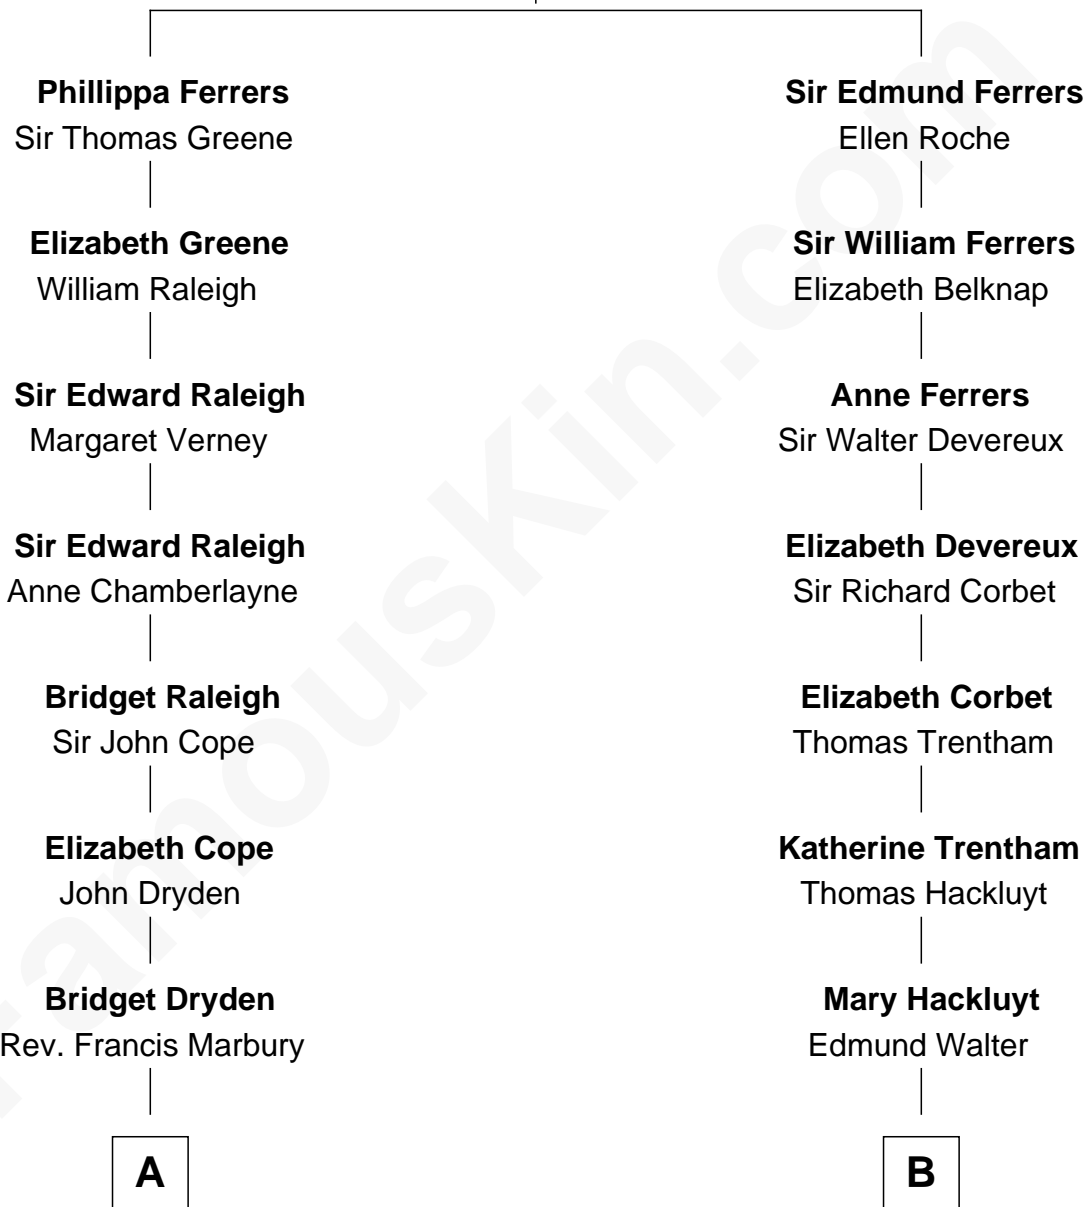

FamousKin.com

Relationship Chart of

George Romney

43rd Governor of Michigan

17th cousin 2 times removed of

Paget Brewster

TV Actress

Robert de Ferrers
Margaret Despencer

C

George Washington Wales Brewster

Joan Ryerson

Galen Brewster

Hathaway Tew

Paget Brewster

TV Actress

FamousKin.com