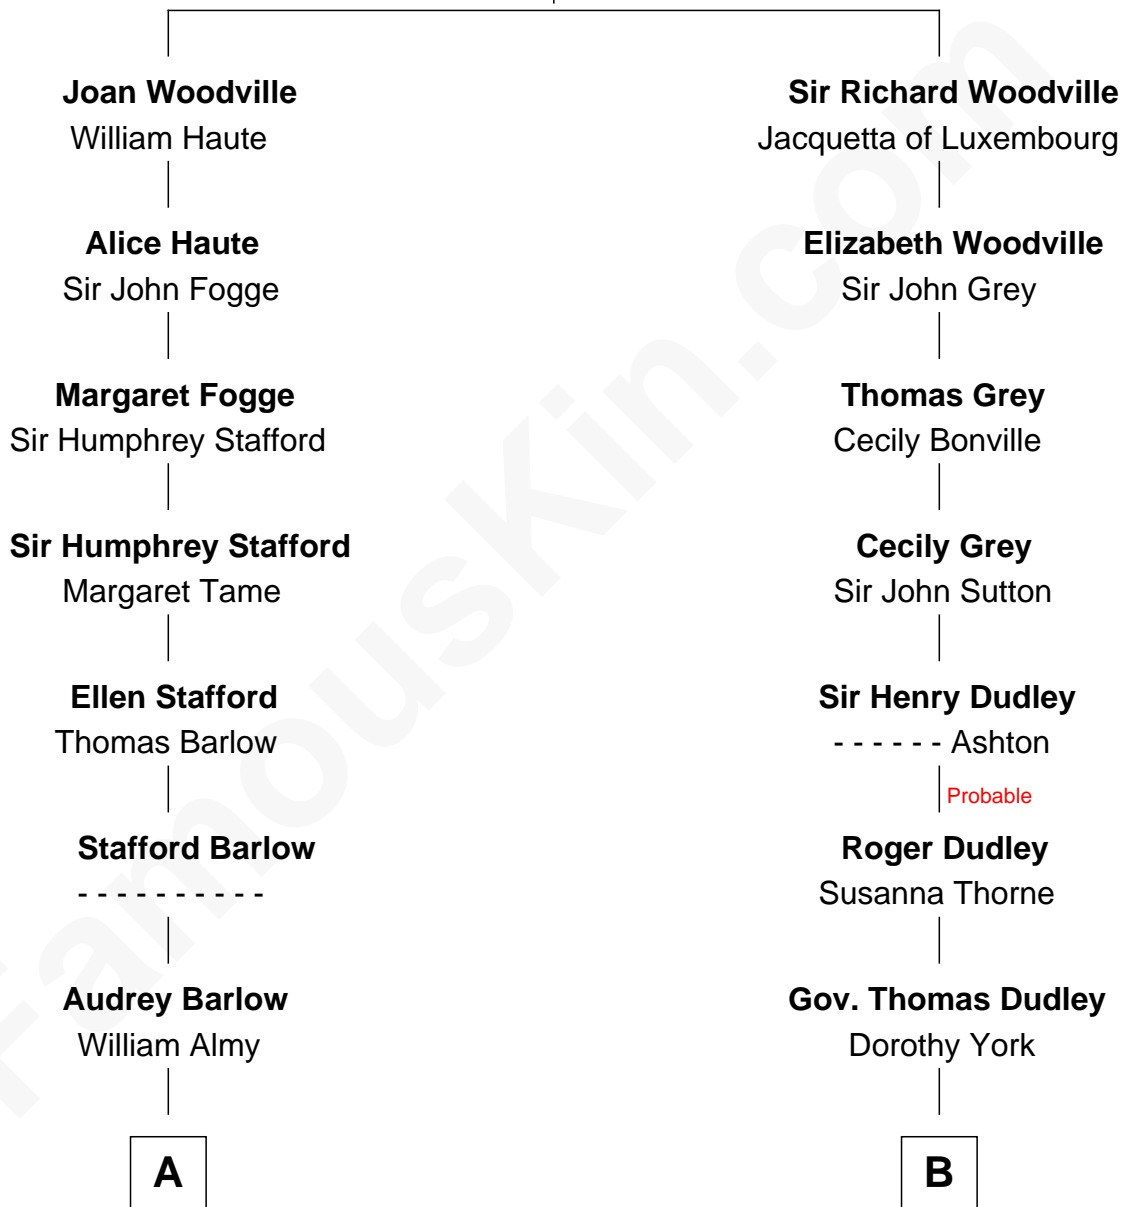

## Relationship Chart of

**George Romney**

*43rd Governor of Michigan*

16th cousin 3 times removed of

**Paget Brewster**

*TV Actress*

**Richard Woodville**

Joan Bedlisgate

**C**

**Joan Ryerson**

George Washington Wales Brewster

**Galen Brewster**

Hathaway Tew

**Paget Brewster**

*TV Actress*

FamousKin.com