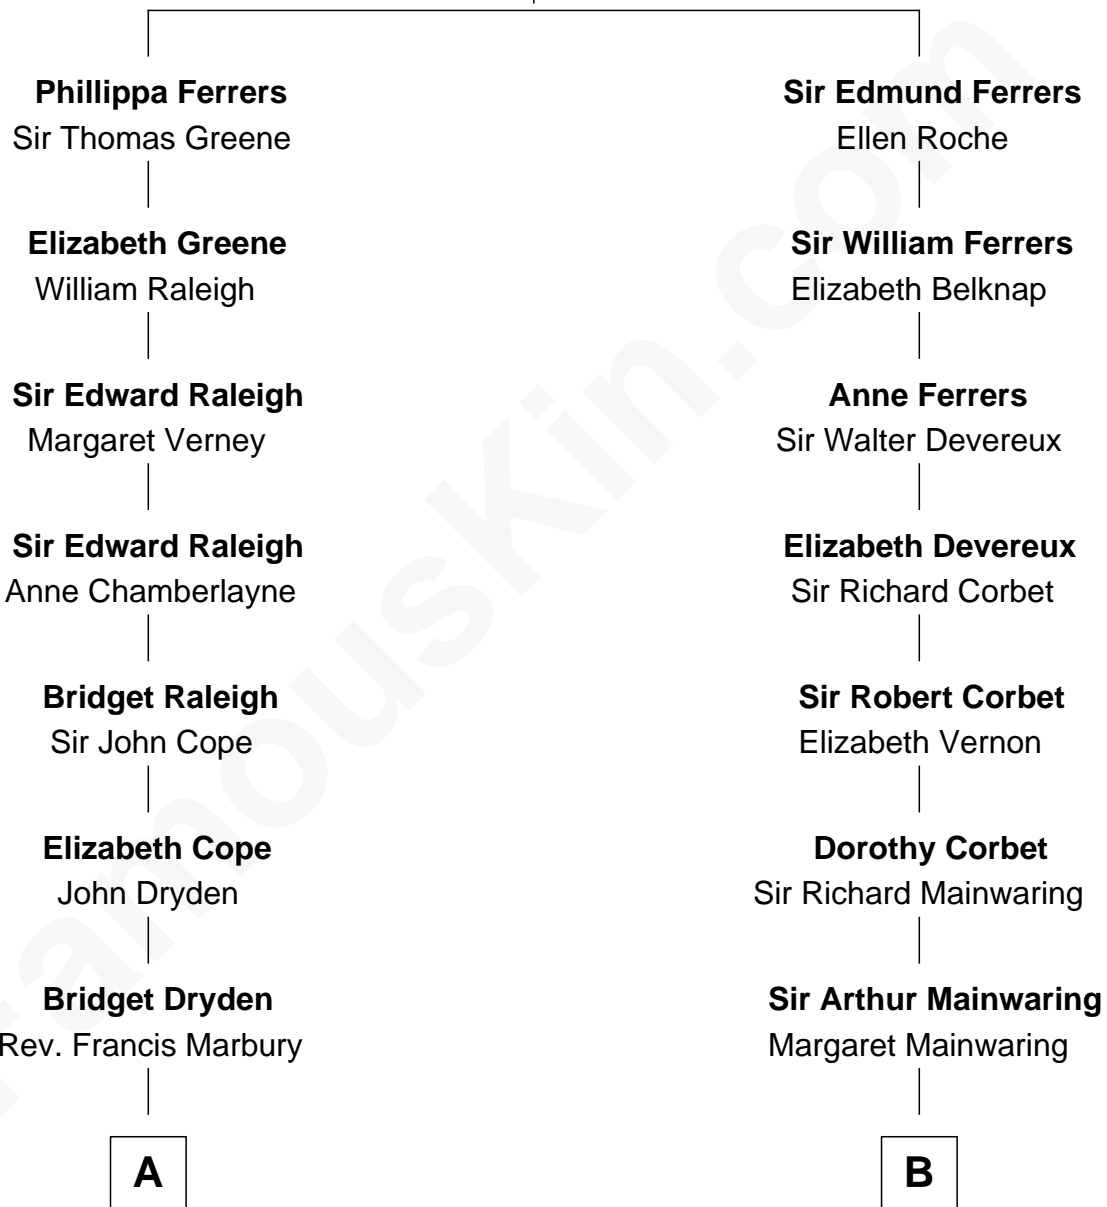

FamousKin.com Relationship Chart of

George Romney

43rd Governor of Michigan

17th cousin 1 time removed of

Allen Dulles

5th Director of the C.I.A.

Robert de Ferrers
Margaret Despencer

C

Allen Macy Dulles

Edith Foster

Allen Dulles

5th Director of the C.I.A.

FamousKin.com