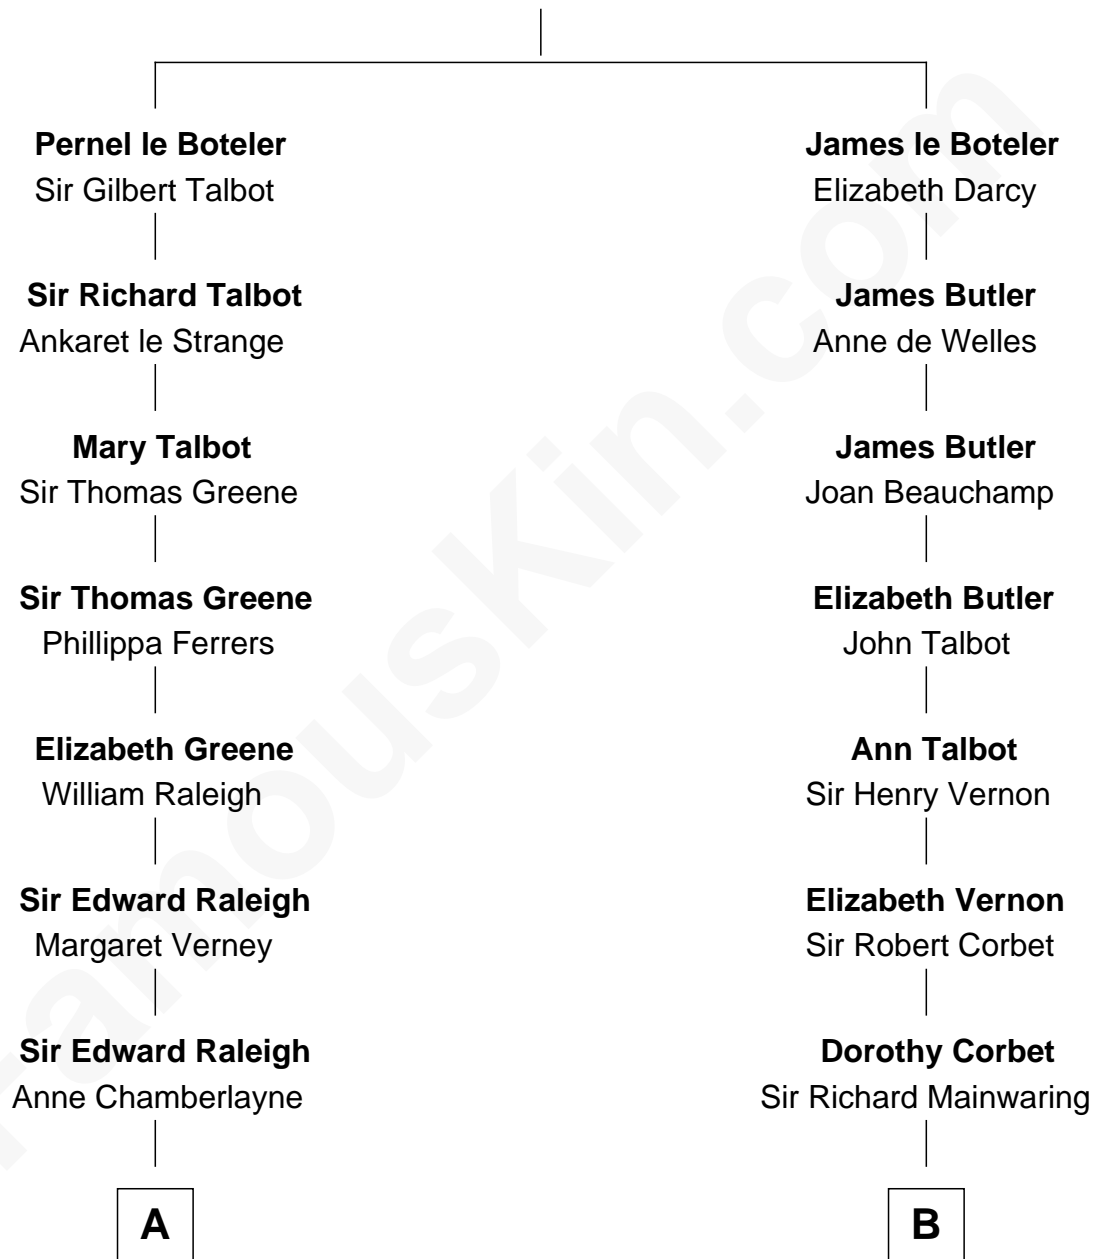

FamousKin.com

Relationship Chart of

George Romney

43rd Governor of Michigan

19th cousin 1 time removed of

Allen Dulles

5th Director of the C.I.A.

Sir James le Boteler

Eleanor de Bohun

C

Parley Parker Pratt

Mary Woods

Helaman Pratt

Anna Johanna Dorothy Wilcken

Anna Amelia Pratt

Gaskell Samuel Romney

George Romney

43rd Governor of Michigan

D

Harriet Lathrop Winslow

Rev. John Welsh Dulles

Allen Macy Dulles

Edith Foster

Allen Dulles