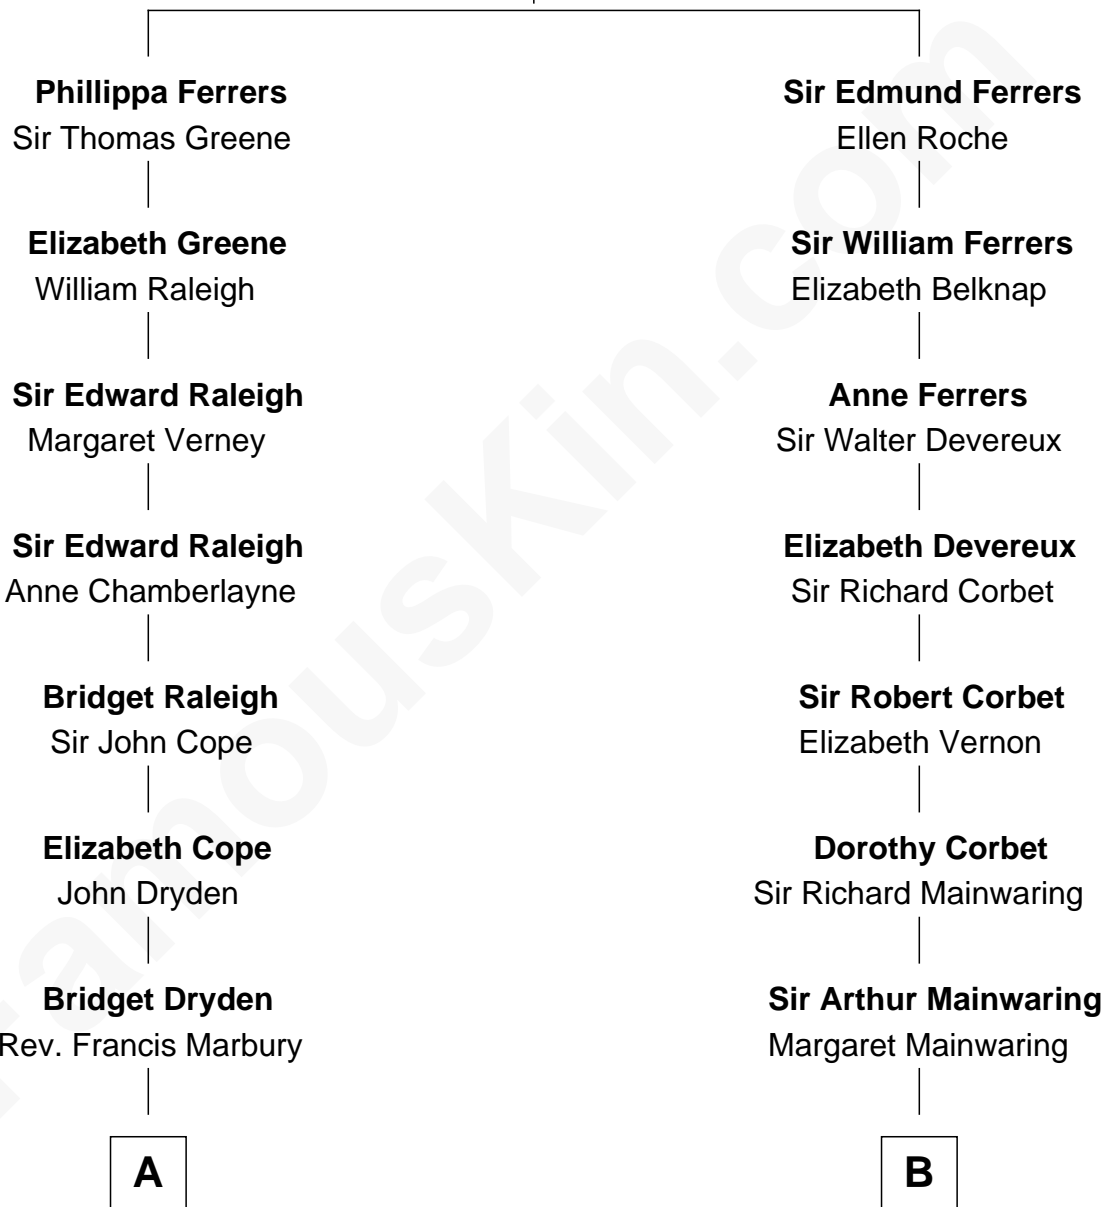

FamousKin.com

Relationship Chart of

George Romney

43rd Governor of Michigan

17th cousin 1 time removed of

John Foster Dulles

52nd U.S. Secretary of State

Robert de Ferrers
Margaret Despencer

C

Allen Macy Dulles

Edith Foster

John Foster Dulles

52nd U.S. Secretary of State

FamousKin.com