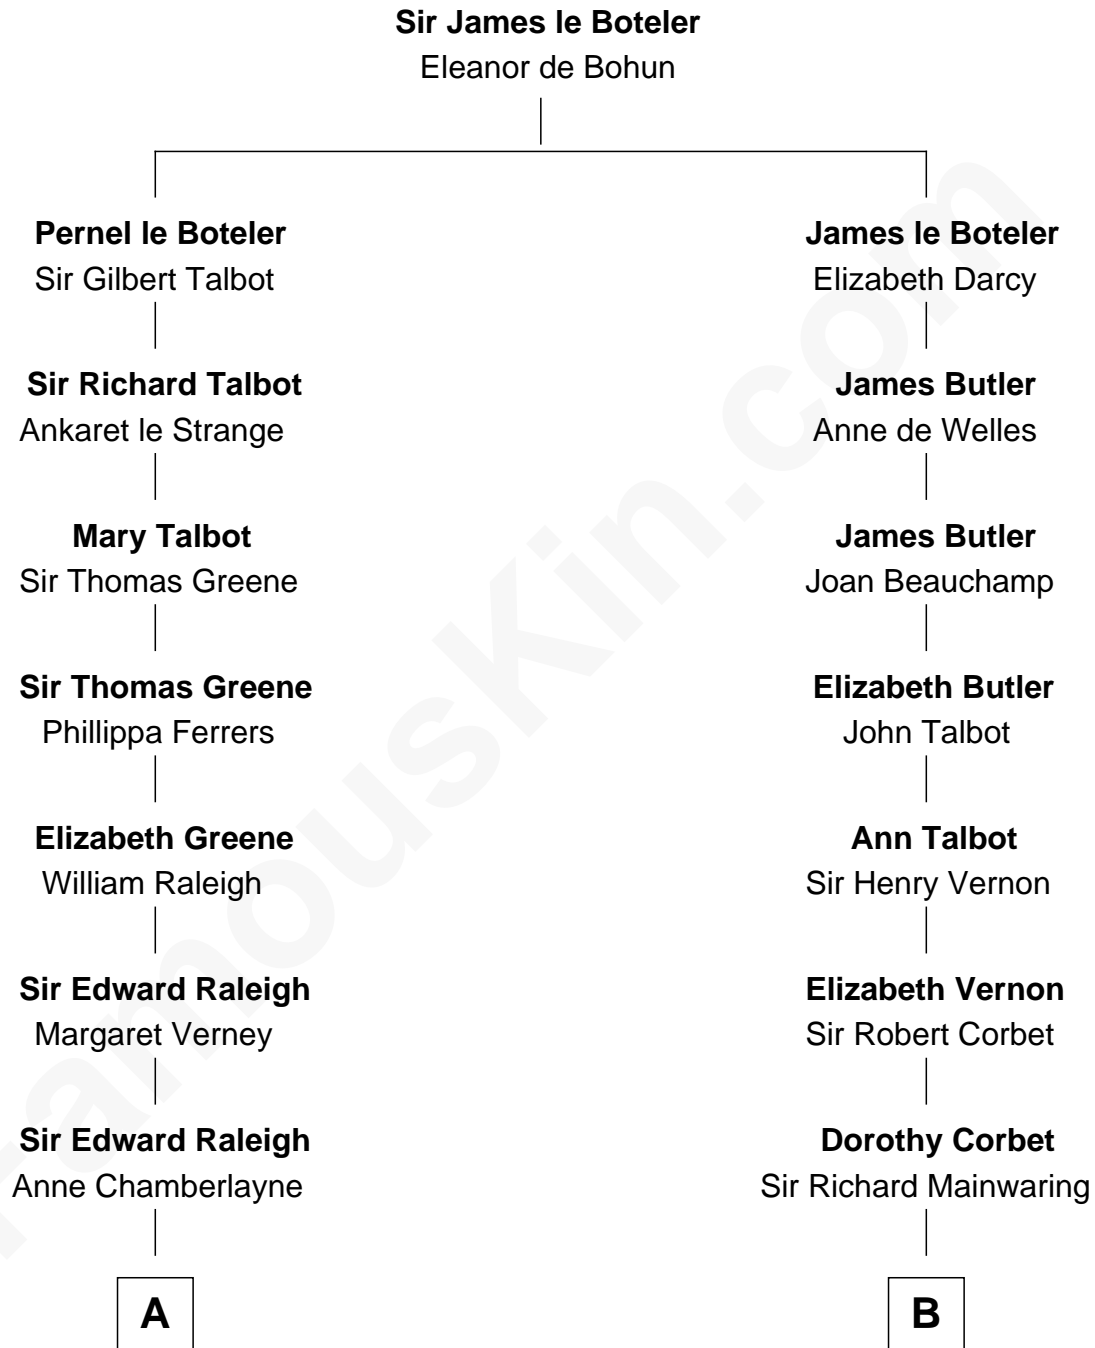

# FamousKin.com Relationship Chart of

**George Romney**

*43rd Governor of Michigan*

19th cousin 1 time removed of

**John Foster Dulles**

*52nd U.S. Secretary of State*

FamousKin.com