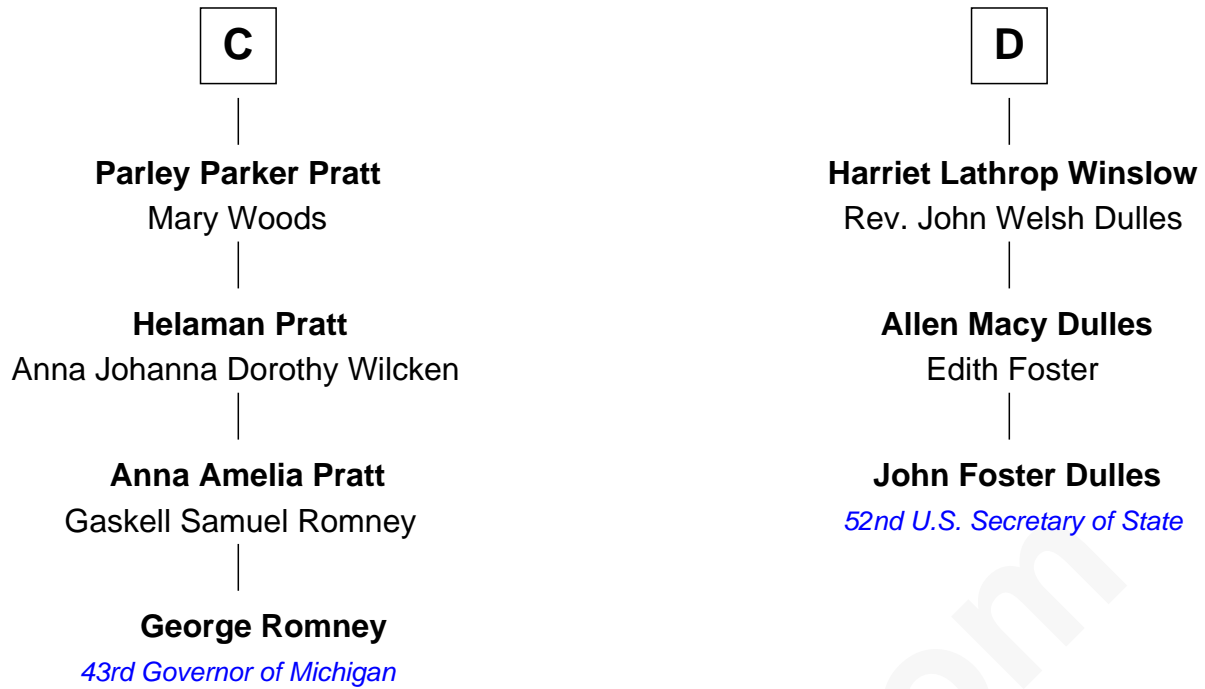

# FamousKin.com Relationship Chart of

**George Romney**

*43rd Governor of Michigan*

19th cousin 1 time removed of

**John Foster Dulles**

*52nd U.S. Secretary of State*

FamousKin.com