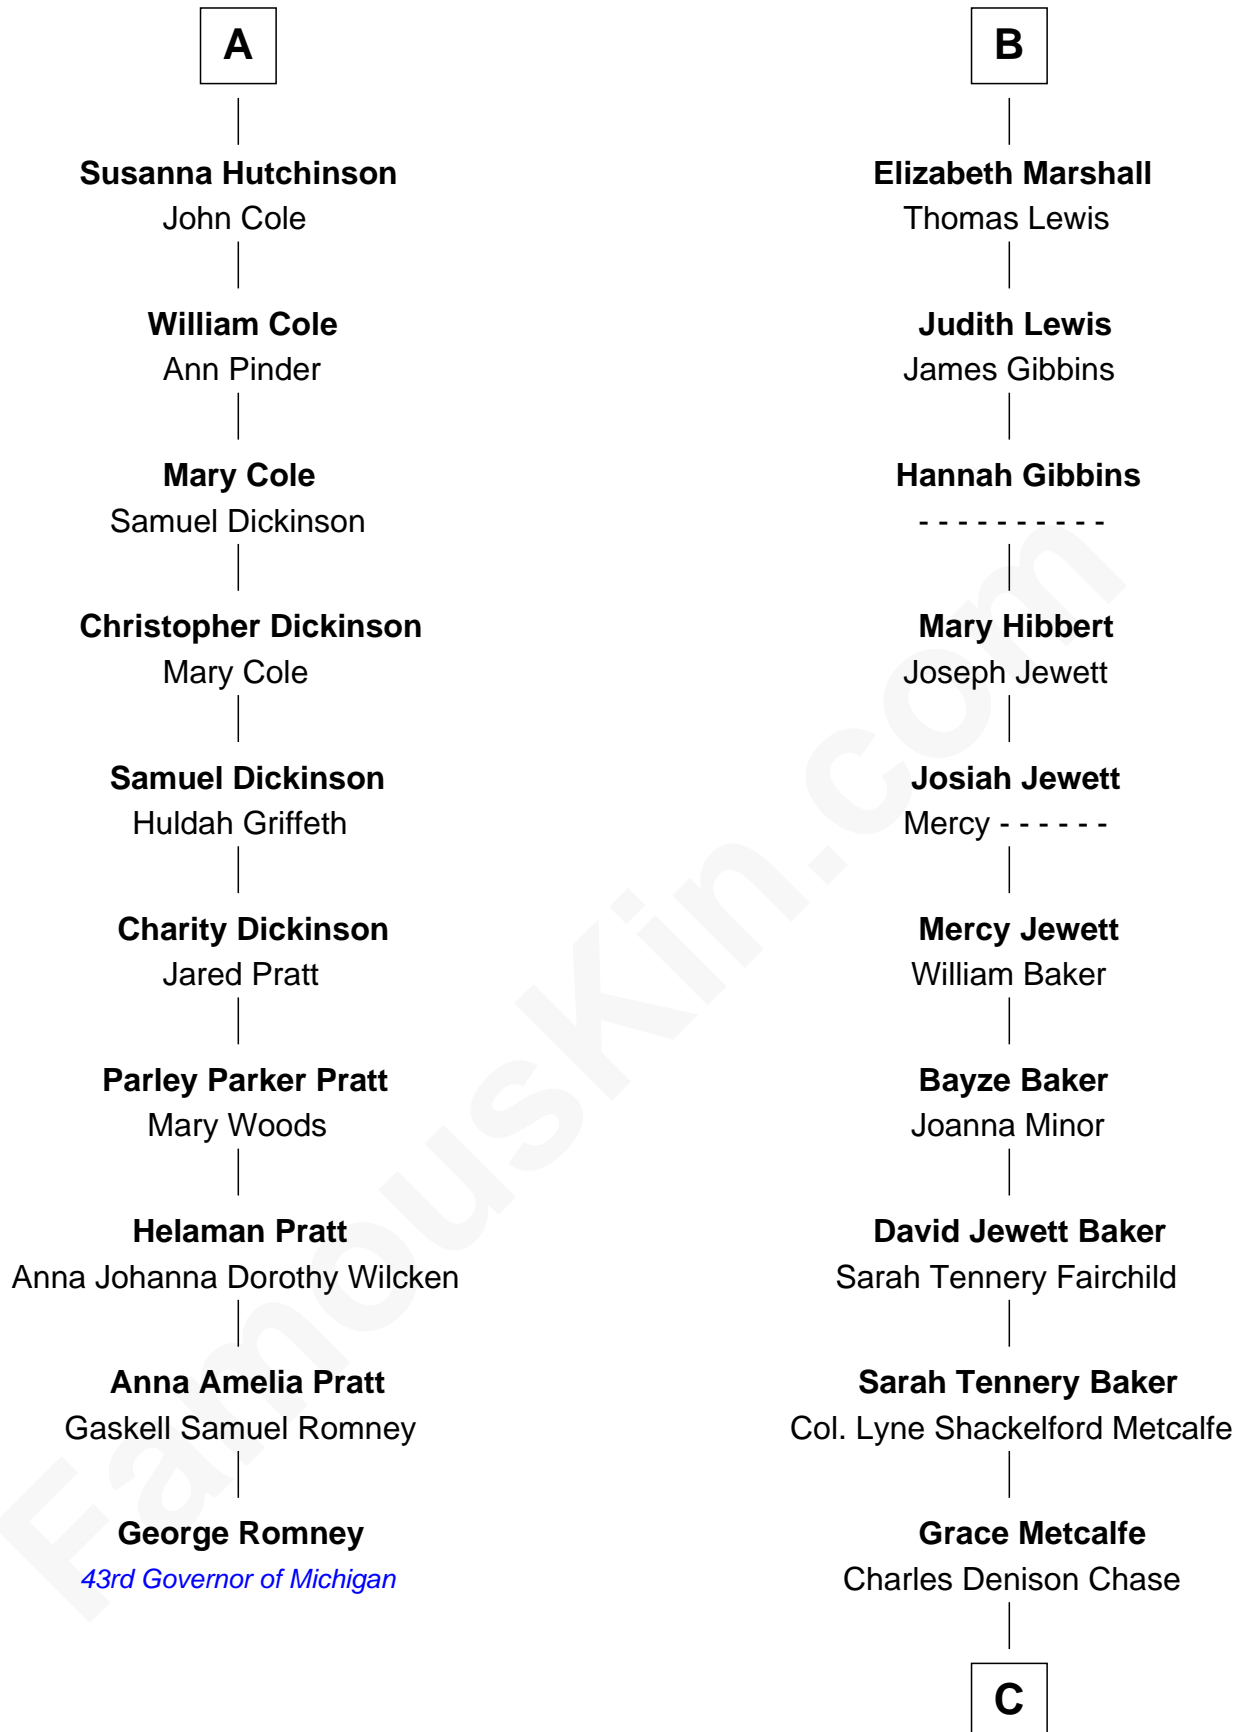

FamousKin.com

Relationship Chart of

George Romney

43rd Governor of Michigan

16th cousin 3 times removed of

Chevy Chase

Comedian, Actor and Writer

Sir Walter Blount

Sancha de Ayala

Sir Thomas Blount

Margaret de Gresley

Sir Thomas Blount

Agnes Hawley

Anne Blount

William Marbury

Robert Marbury

Joyce Mytton

John Harpersfield

Edward Harpersfield alias Mytton

Anne Skrimshire

Katherine Mytton

Roger Marshall

B

C