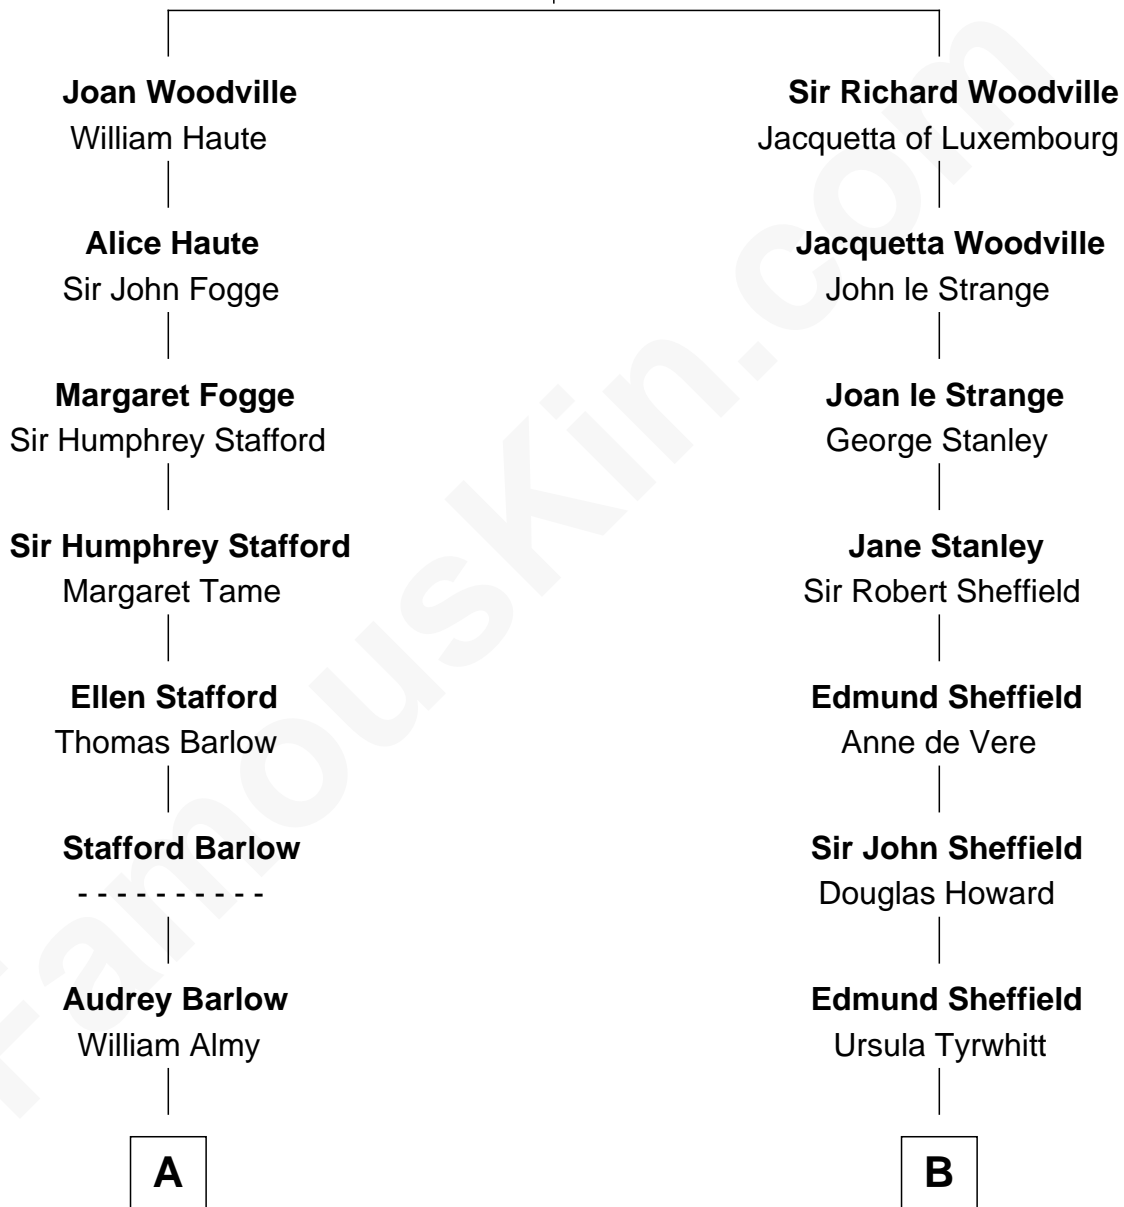

FamousKin.com Relationship Chart of

George Romney

43rd Governor of Michigan

16th cousin 4 times removed of

Ellen DeGeneres

Comedienne and TV Personality

Richard Woodville

Joan Bedlisgate

C

Alfred George DeGeneres

Julia E. Billiu

Elliot Everett DeGeneres

Ruth Elodie Martin

Elliot Everett DeGeneres

Betty Jane Pfeffer

Ellen DeGeneres