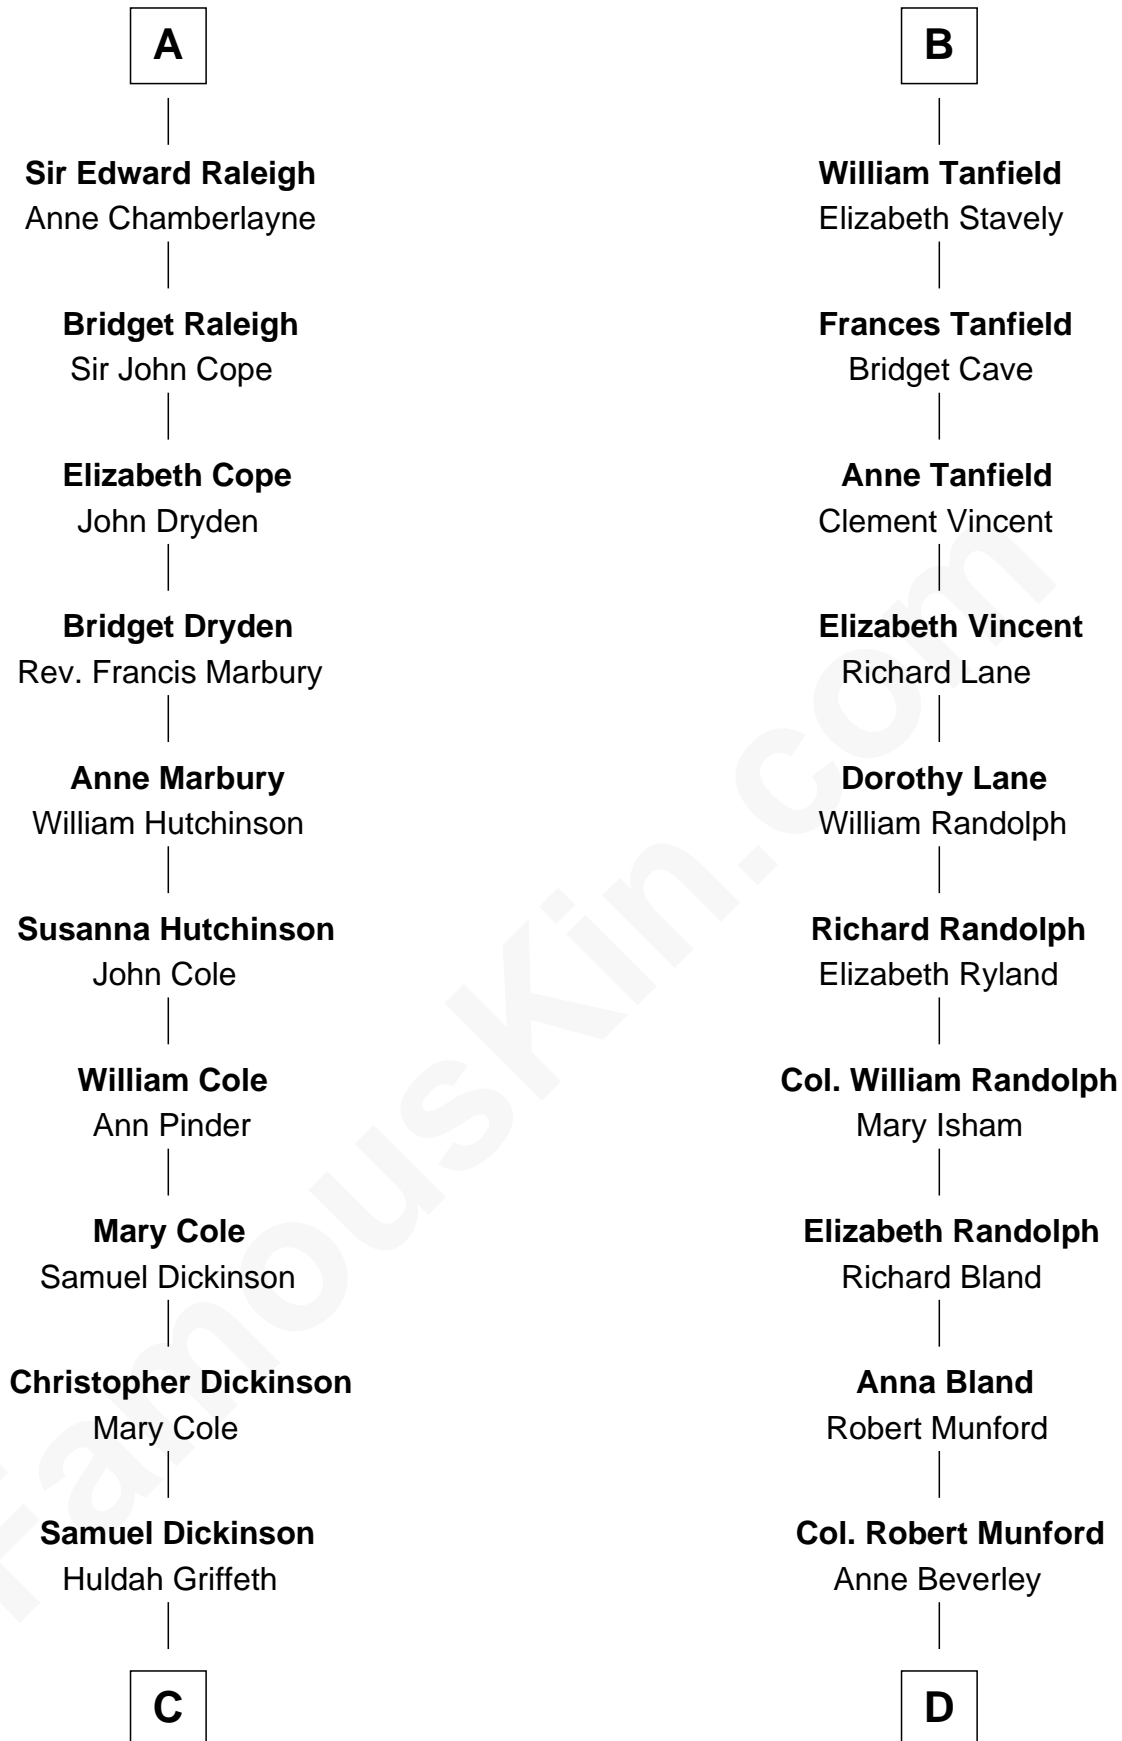

FamousKin.com Relationship Chart of

George Romney

43rd Governor of Michigan

21st cousin of

Upton Sinclair

Pulitzer Prize Winning Novelist

C

Charity Dickinson

Jared Pratt

Parley Parker Pratt

Mary Woods

Helaman Pratt

Anna Johanna Dorothy Wilcken

Anna Amelia Pratt

Gaskell Samuel Romney

George Romney