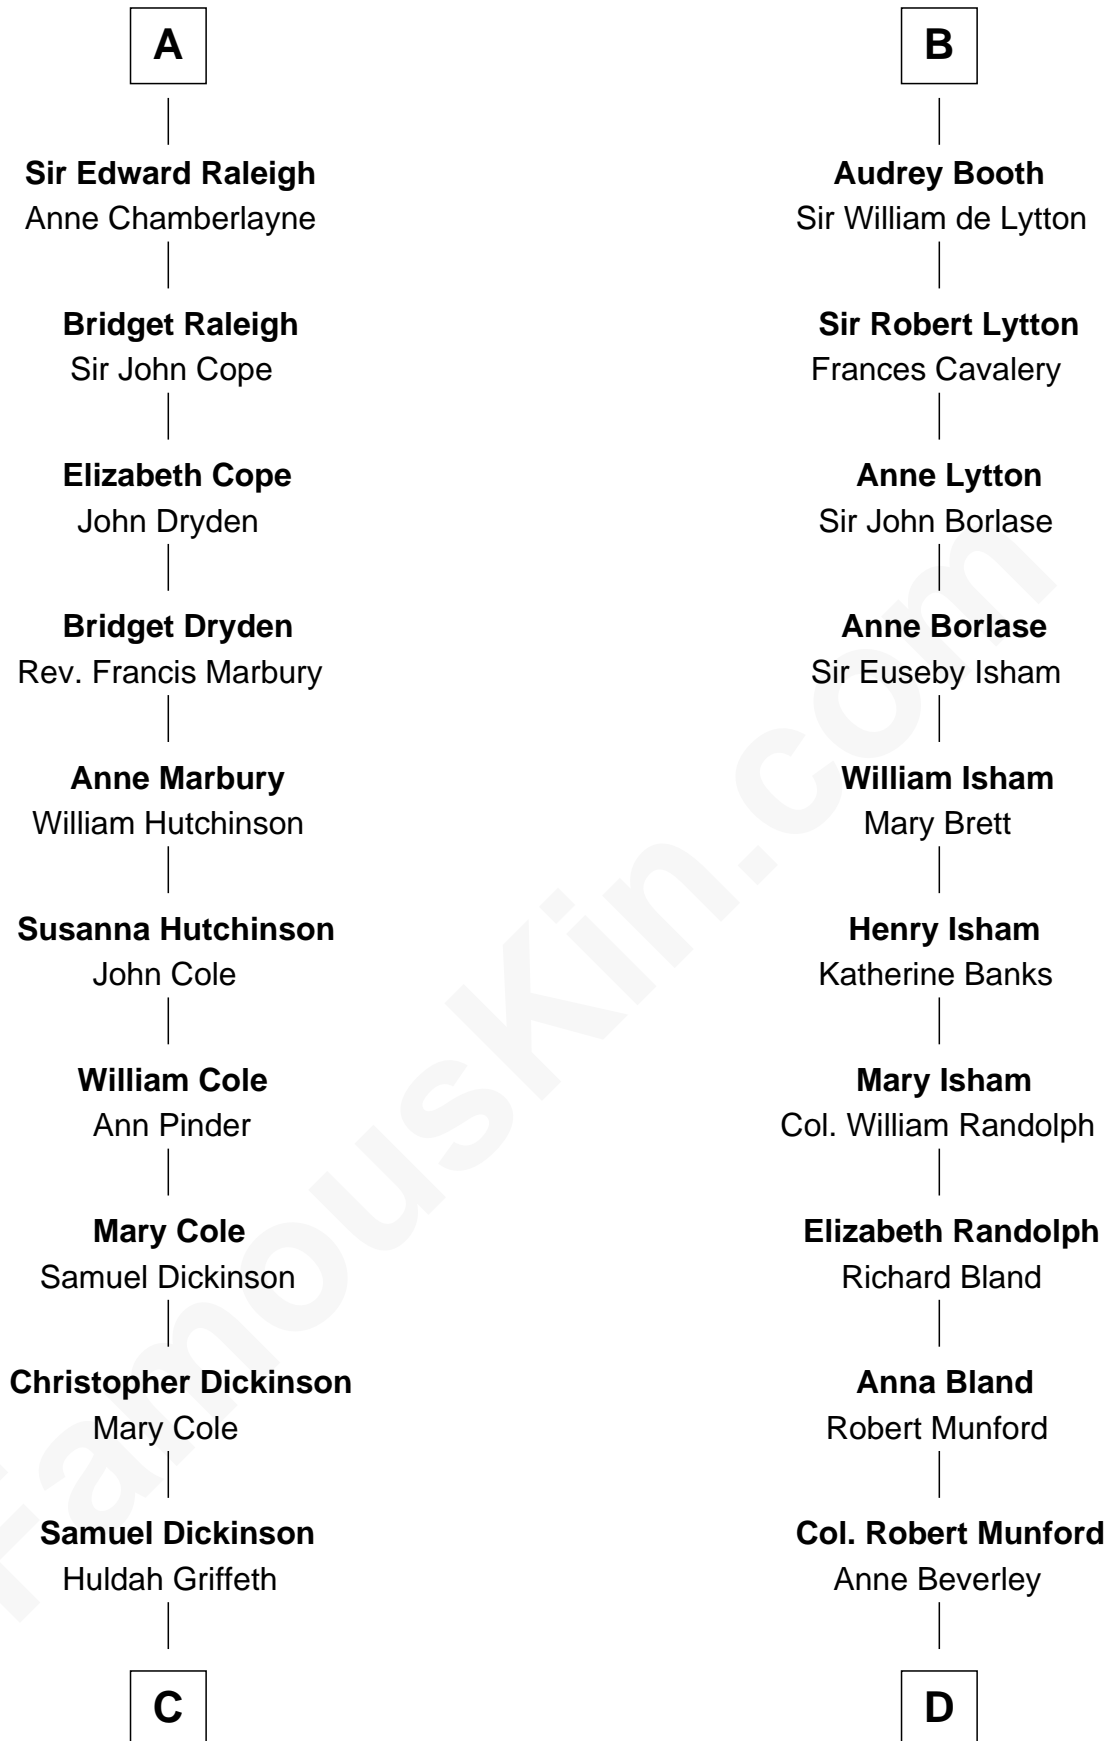

# FamousKin.com Relationship Chart of

**George Romney**

*43rd Governor of Michigan*

**21st cousin of**

**Upton Sinclair**

*Pulitzer Prize Winning Novelist*

**Sir Hugh le Despencer**

Isabella de Beauchamp

Margaret de Goushill

**Sir Philip le Despencer**

Joan de Cobham

**Sir Philip le Despencer**

Elizabeth - - - - -

**Sir Philip le Despencer**

Elizabeth de Tibetot

**Margery Despencer**

Sir Roger Wentworth

**Margaret Wentworth**

Sir William Hopton

**Margaret Hopton**

Sir Philip Booth

**B**

**C**

**Charity Dickinson**

Jared Pratt

**Parley Parker Pratt**

Mary Woods

**Helaman Pratt**

Anna Johanna Dorothy Wilcken

**Anna Amelia Pratt**

Gaskell Samuel Romney

**George Romney**