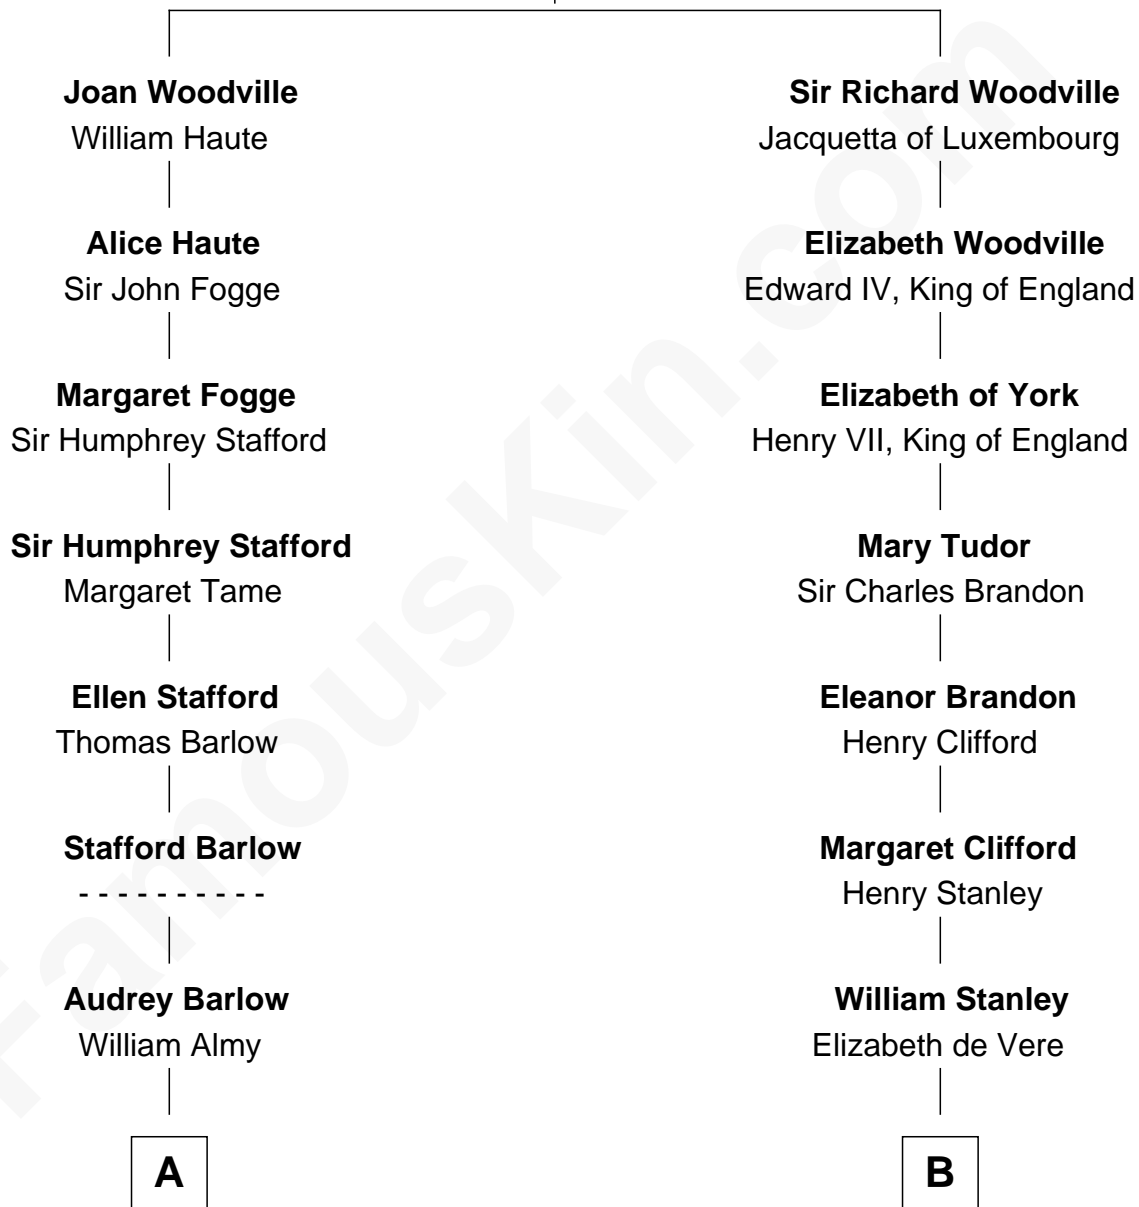

FamousKin.com Relationship Chart of

George Romney

43rd Governor of Michigan

16th cousin 2 times removed of

Guy Ritchie

British Filmmaker

Richard Woodville

Joan Bedlisgate

C

John Vivian Ritchie
Amber Mary Parkinson

Guy Ritchie
British Filmmaker

FamousKin.com