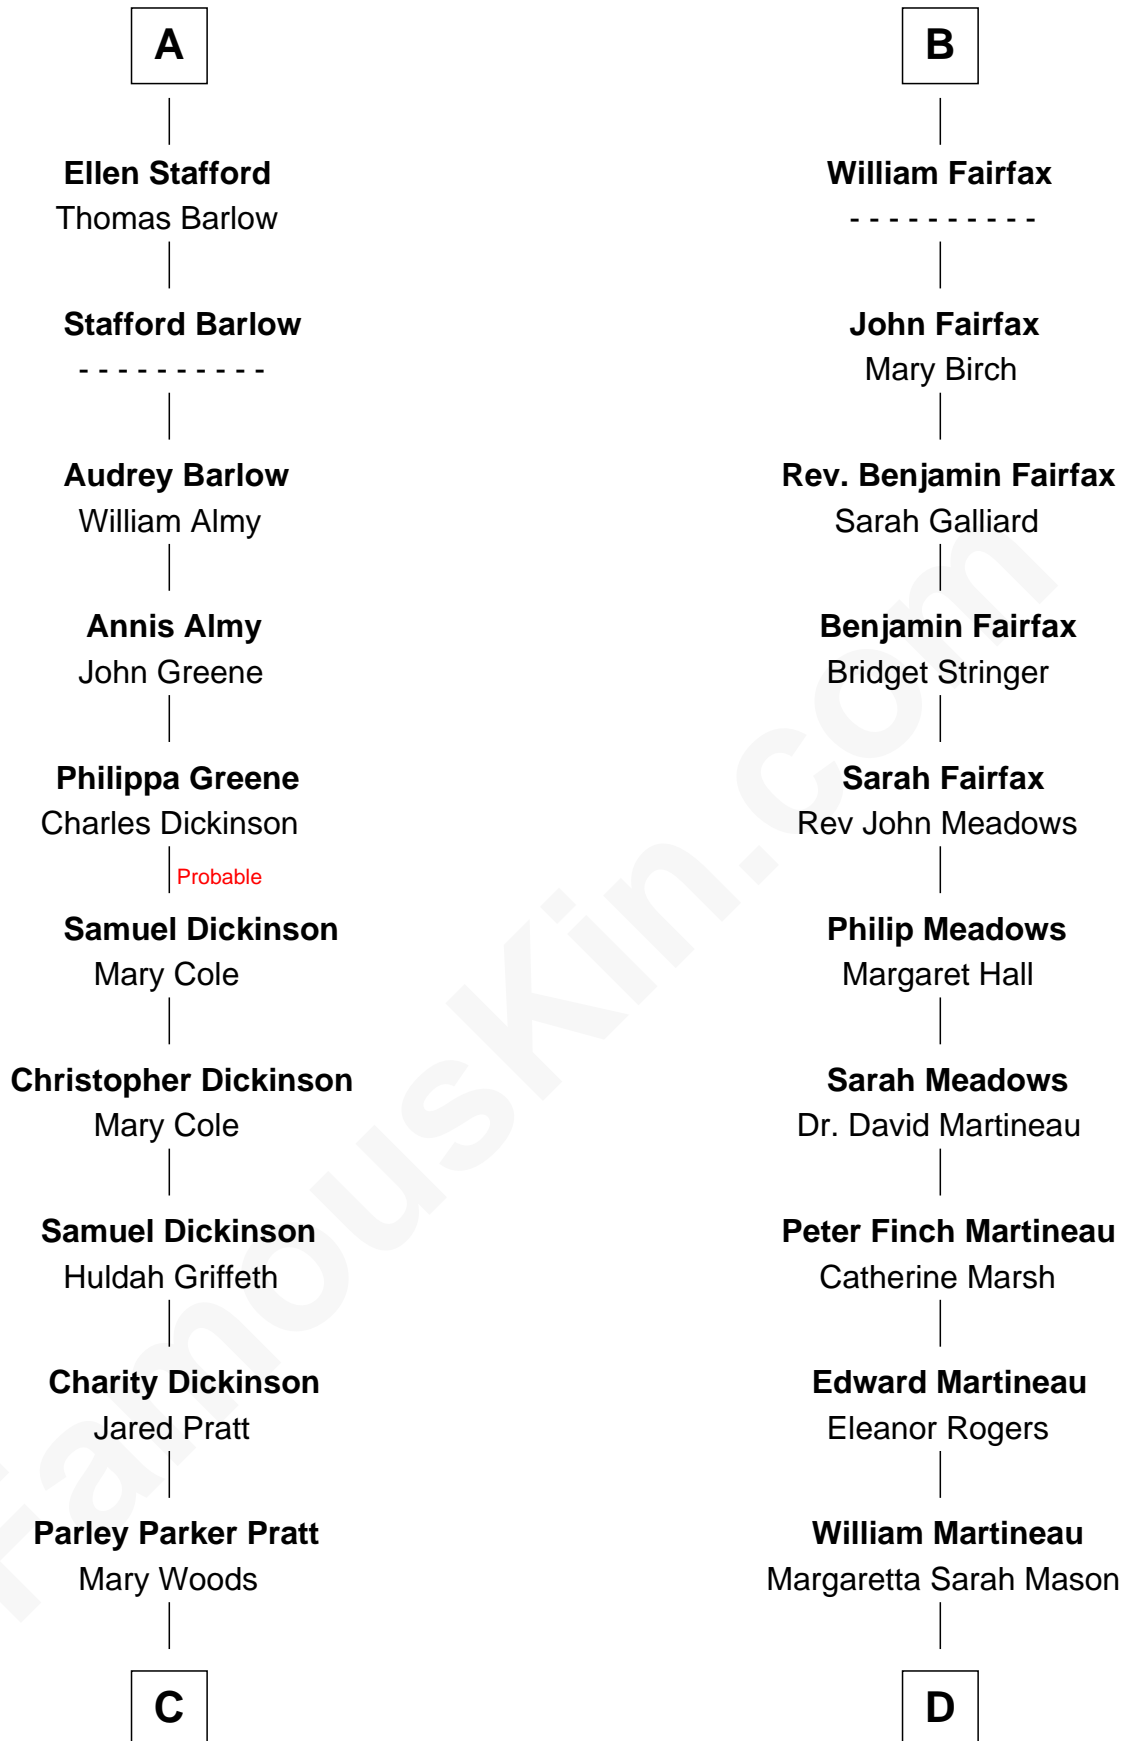

FamousKin.com Relationship Chart of

George Romney

43rd Governor of Michigan

19th cousin 1 time removed of

Guy Ritchie

British Filmmaker

Ralph de Stafford

*with wife
Katherine de Hastang*

Jane de Neville

Sir William Gascoigne

Sir William Gascoigne

Margaret Percy

Agnes Gascoigne

Sir Thomas Fairfax

B

C

Helaman Pratt
Anna Johanna Dorothy Wilcken

Anna Amelia Pratt
Gaskell Samuel Romney

George Romney
43rd Governor of Michigan

D

Edith Jane Martineau
Vivian Guy Ouseley McLaughlin

Doris Margaretta McLaughlin
Stuart John Ritchie