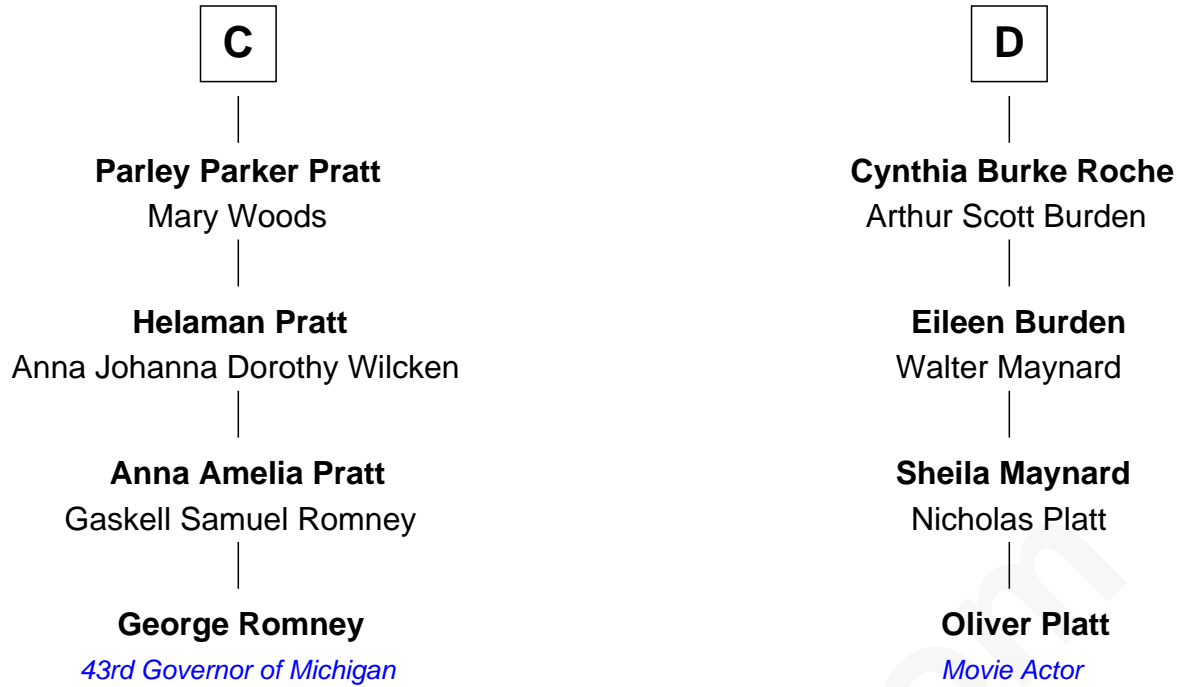

# FamousKin.com Relationship Chart of

**George Romney**

*43rd Governor of Michigan*

20th cousin of

**Oliver Platt**

*Movie Actor*

**Sir James le Boteler**

Eleanor de Bohun

Oliver Platt photo by [Bridget Laudien](#) (CC BY-SA 3.0)