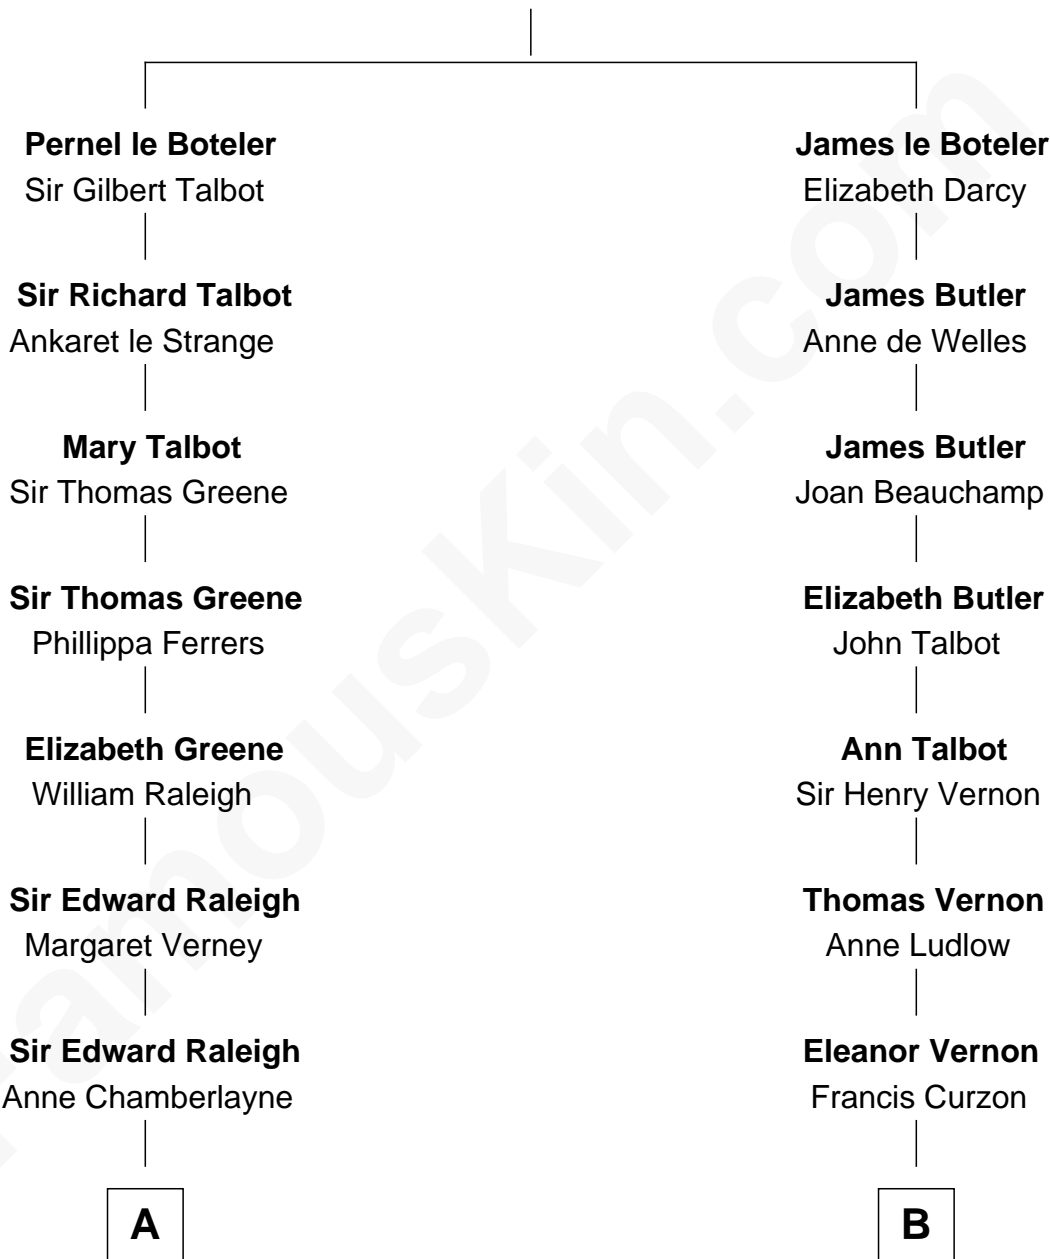

# FamousKin.com Relationship Chart of

**George Romney**

*43rd Governor of Michigan*

20th cousin of

**Oliver Platt**

*Movie Actor*

**Sir James le Boteler**

Eleanor de Bohun

Oliver Platt photo by [Bridget Laudien](#) (CC BY-SA 3.0)