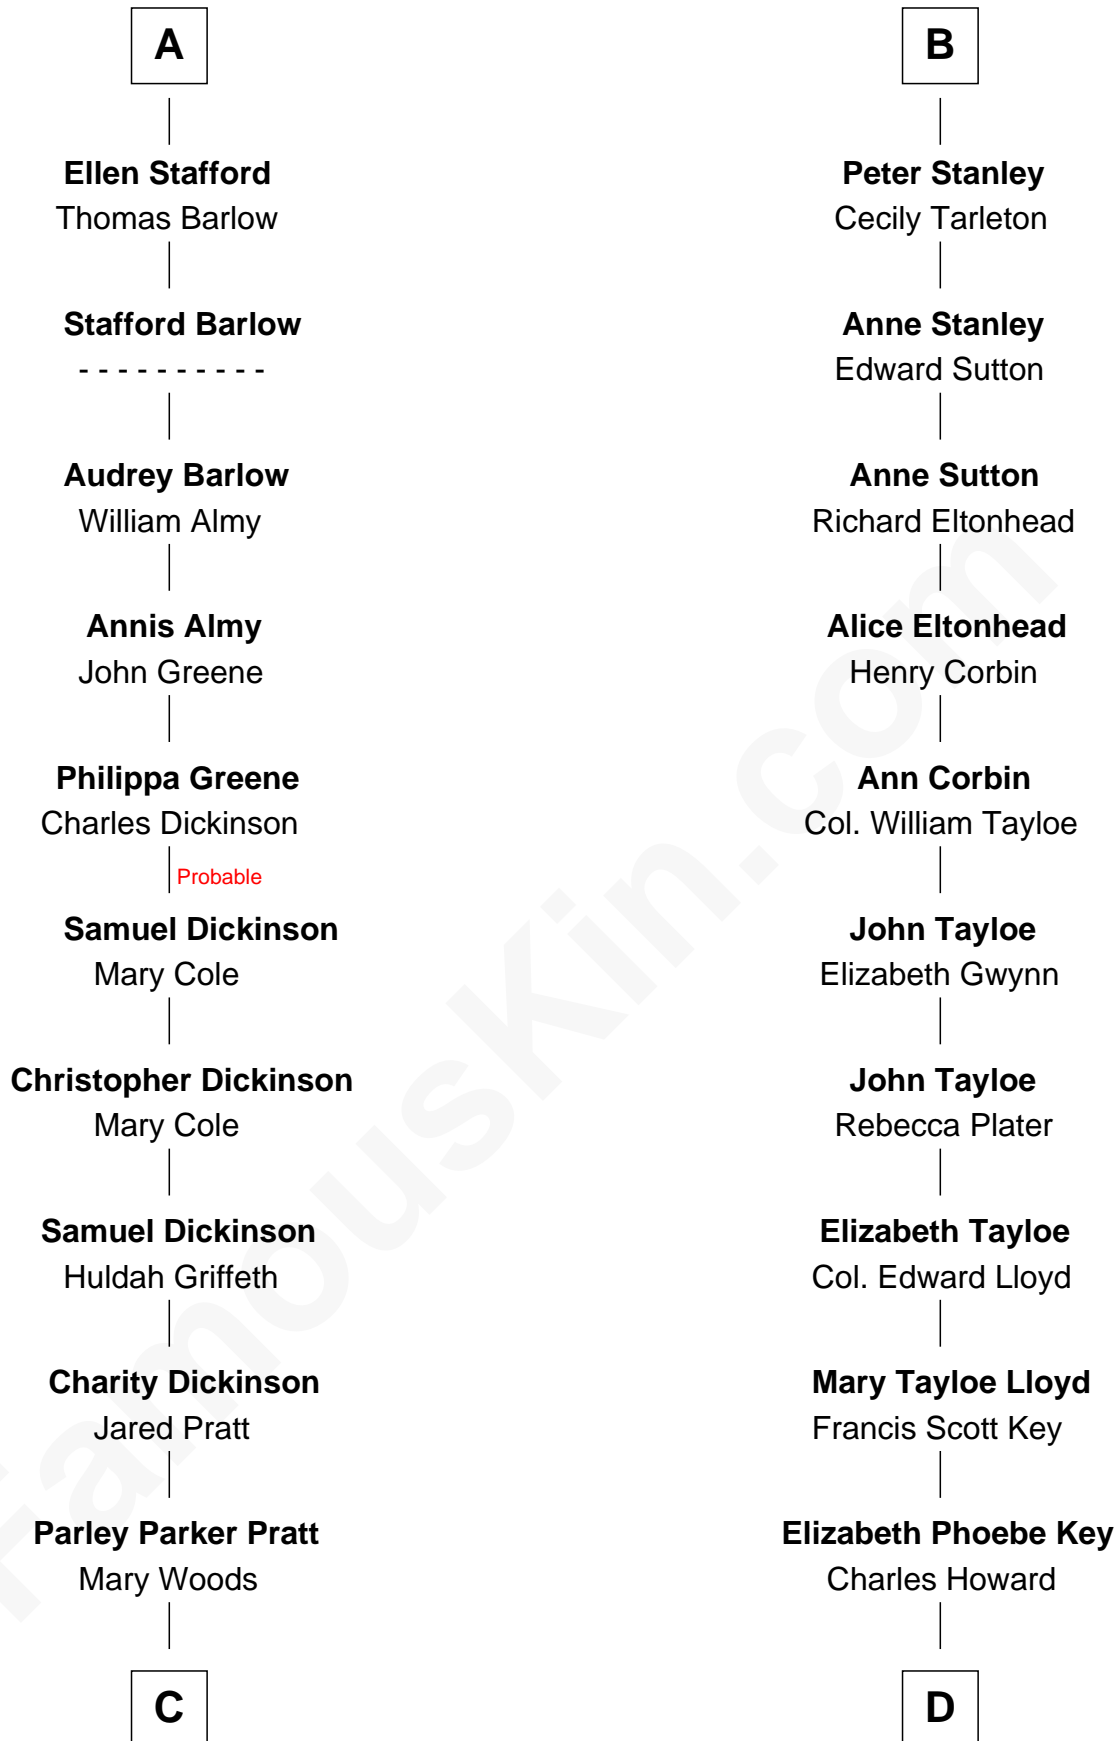

FamousKin.com
Relationship Chart of
George Romney

43rd Governor of Michigan

18th cousin 1 time removed of

Thomas Hunt Morgan

Nobel Prize Winner in Physiology or Medicine

C

Helaman Pratt
Anna Johanna Dorothy Wilcken

Anna Amelia Pratt
Gaskell Samuel Romney

George Romney
43rd Governor of Michigan

D

Ellen Key Howard
Charlton Hunt Morgan

Thomas Hunt Morgan
Nobel Prize Winner

FamousKin.com