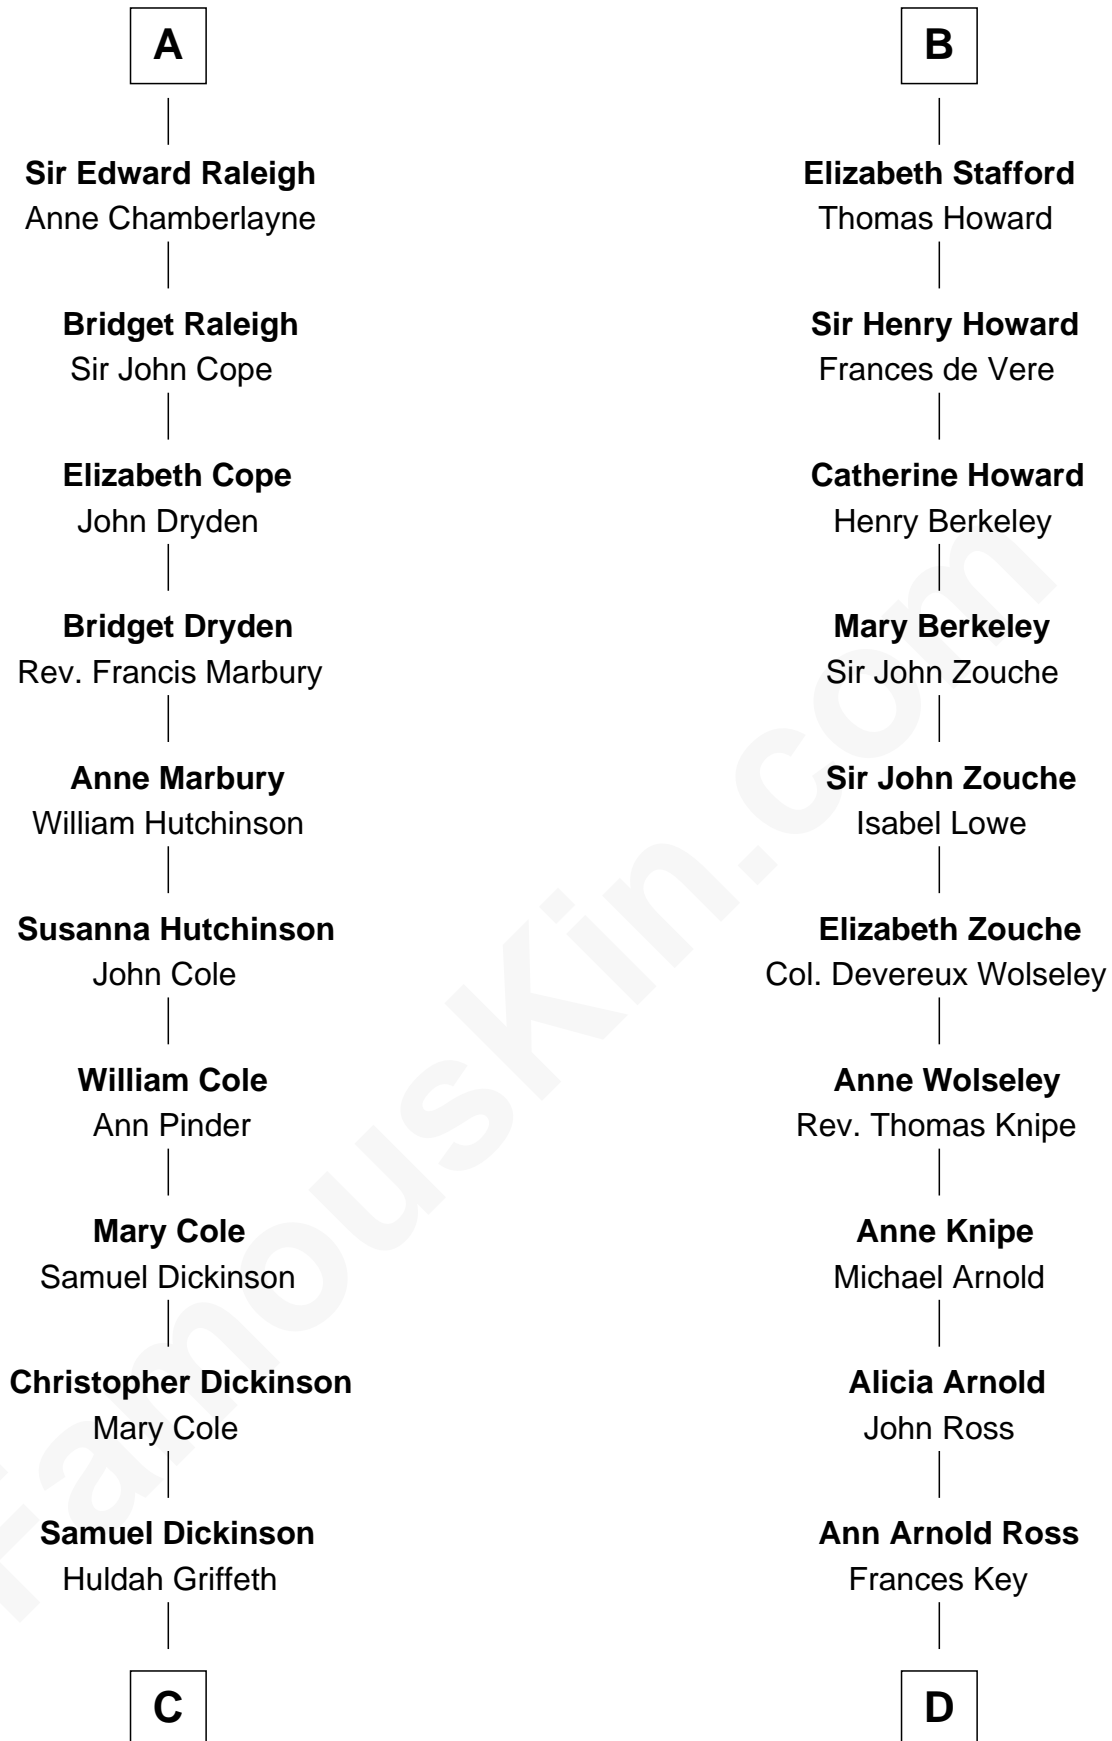

FamousKin.com Relationship Chart of

George Romney

43rd Governor of Michigan

21st cousin of

Thomas Hunt Morgan

Nobel Prize Winner in Physiology or Medicine

Sir Hugh I de Audley

Iseult de Mortimer

C

Charity Dickinson

Jared Pratt

Parley Parker Pratt

Mary Woods

Helaman Pratt

Anna Johanna Dorothy Wilcken

Anna Amelia Pratt

Gaskell Samuel Romney

George Romney

43rd Governor of Michigan

D

John Ross Key

Anne Phebe Penn Dagworthy Charlton

Francis Scott Key

Mary Tayloe Lloyd