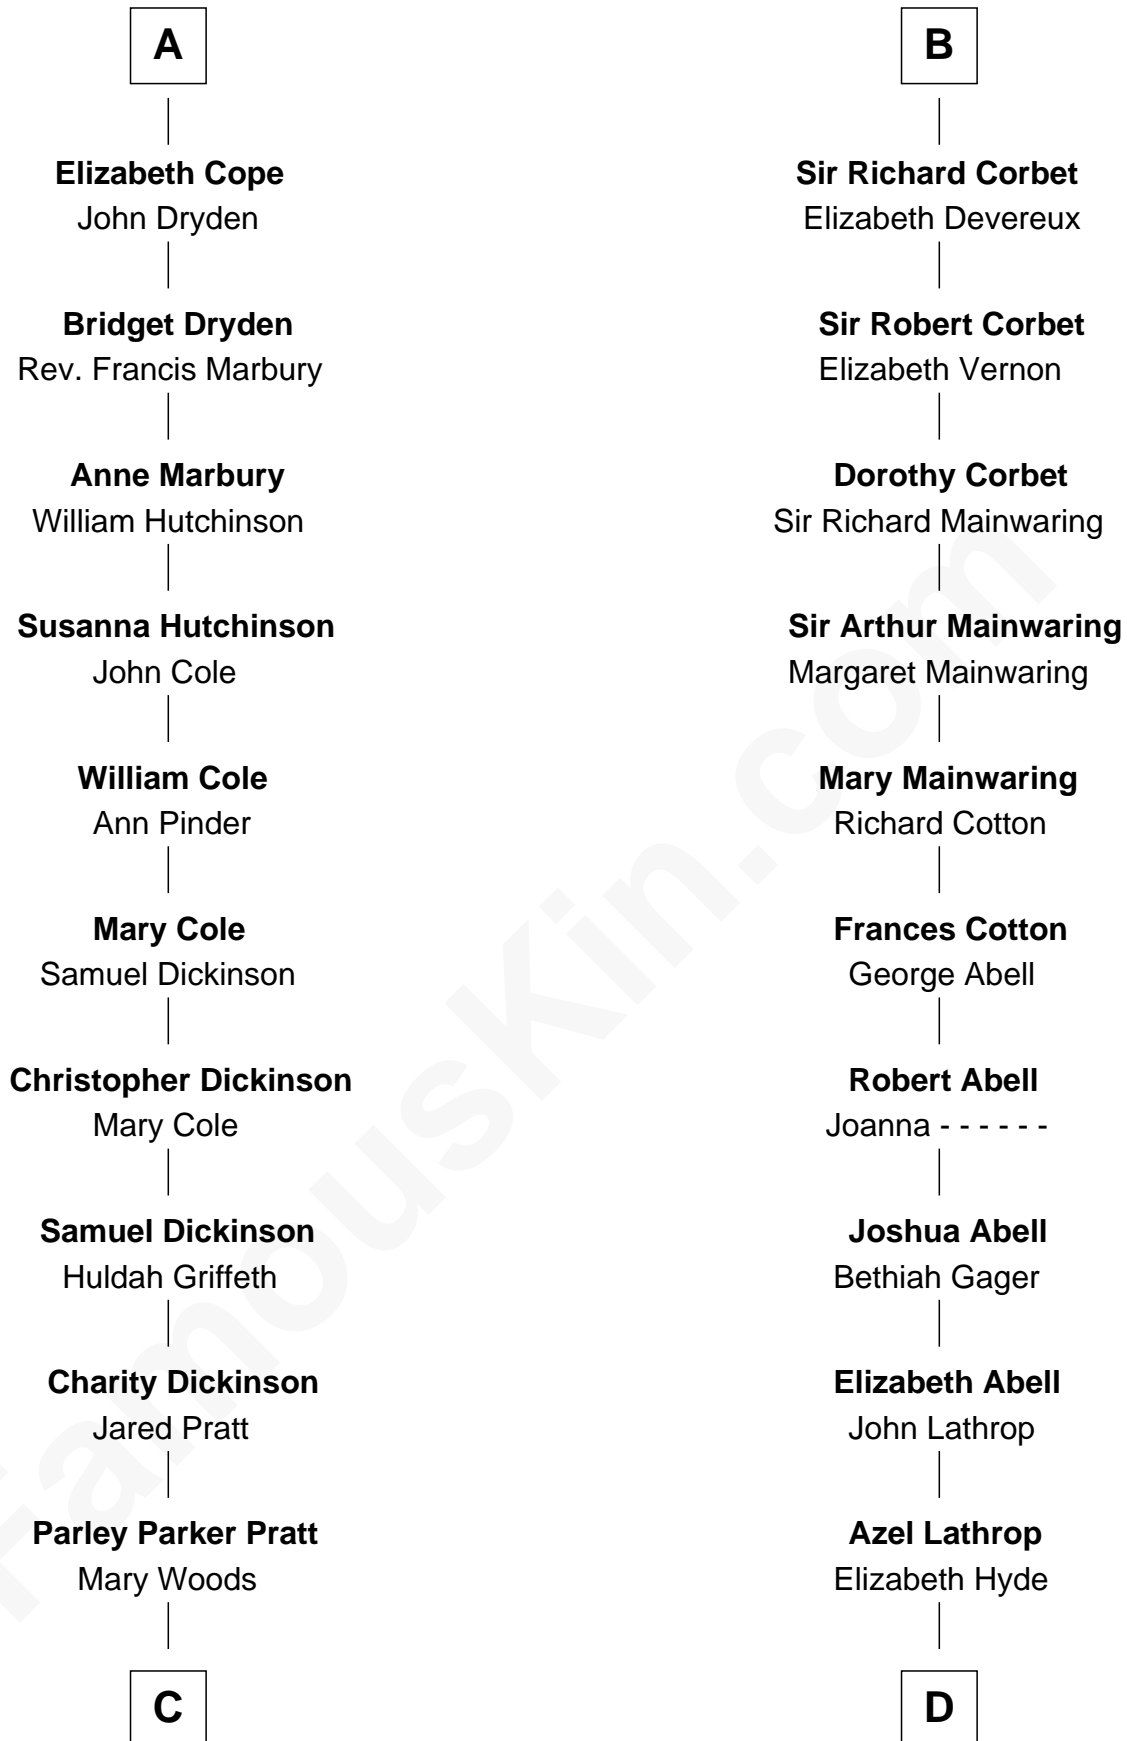

FamousKin.com
Relationship Chart of
George Romney

43rd Governor of Michigan

19th cousin 1 time removed of

Marjorie Post

Founder of General Foods

Sir Gilbert Talbot

Pernel le Boteler

Sir Richard Talbot

Ankaret le Strange

Mary Talbot

Sir Thomas Greene

Sir Thomas Greene

Phillippa Ferrers

Elizabeth Greene

William Raleigh

Sir Edward Raleigh

Richard Grey

Blanche de la Vache

Alice Grey

Sir William Burley

Elizabeth Burley

Sir John Hopton

Sir Walter Hopton

Joan Mortimer

Sir Thomas Hopton

Eleanor Lucy

Elizabeth Hopton

Sir Roger Corbet

B

C

Helaman Pratt
Anna Johanna Dorothy Wilcken

Anna Amelia Pratt
Gaskell Samuel Romney