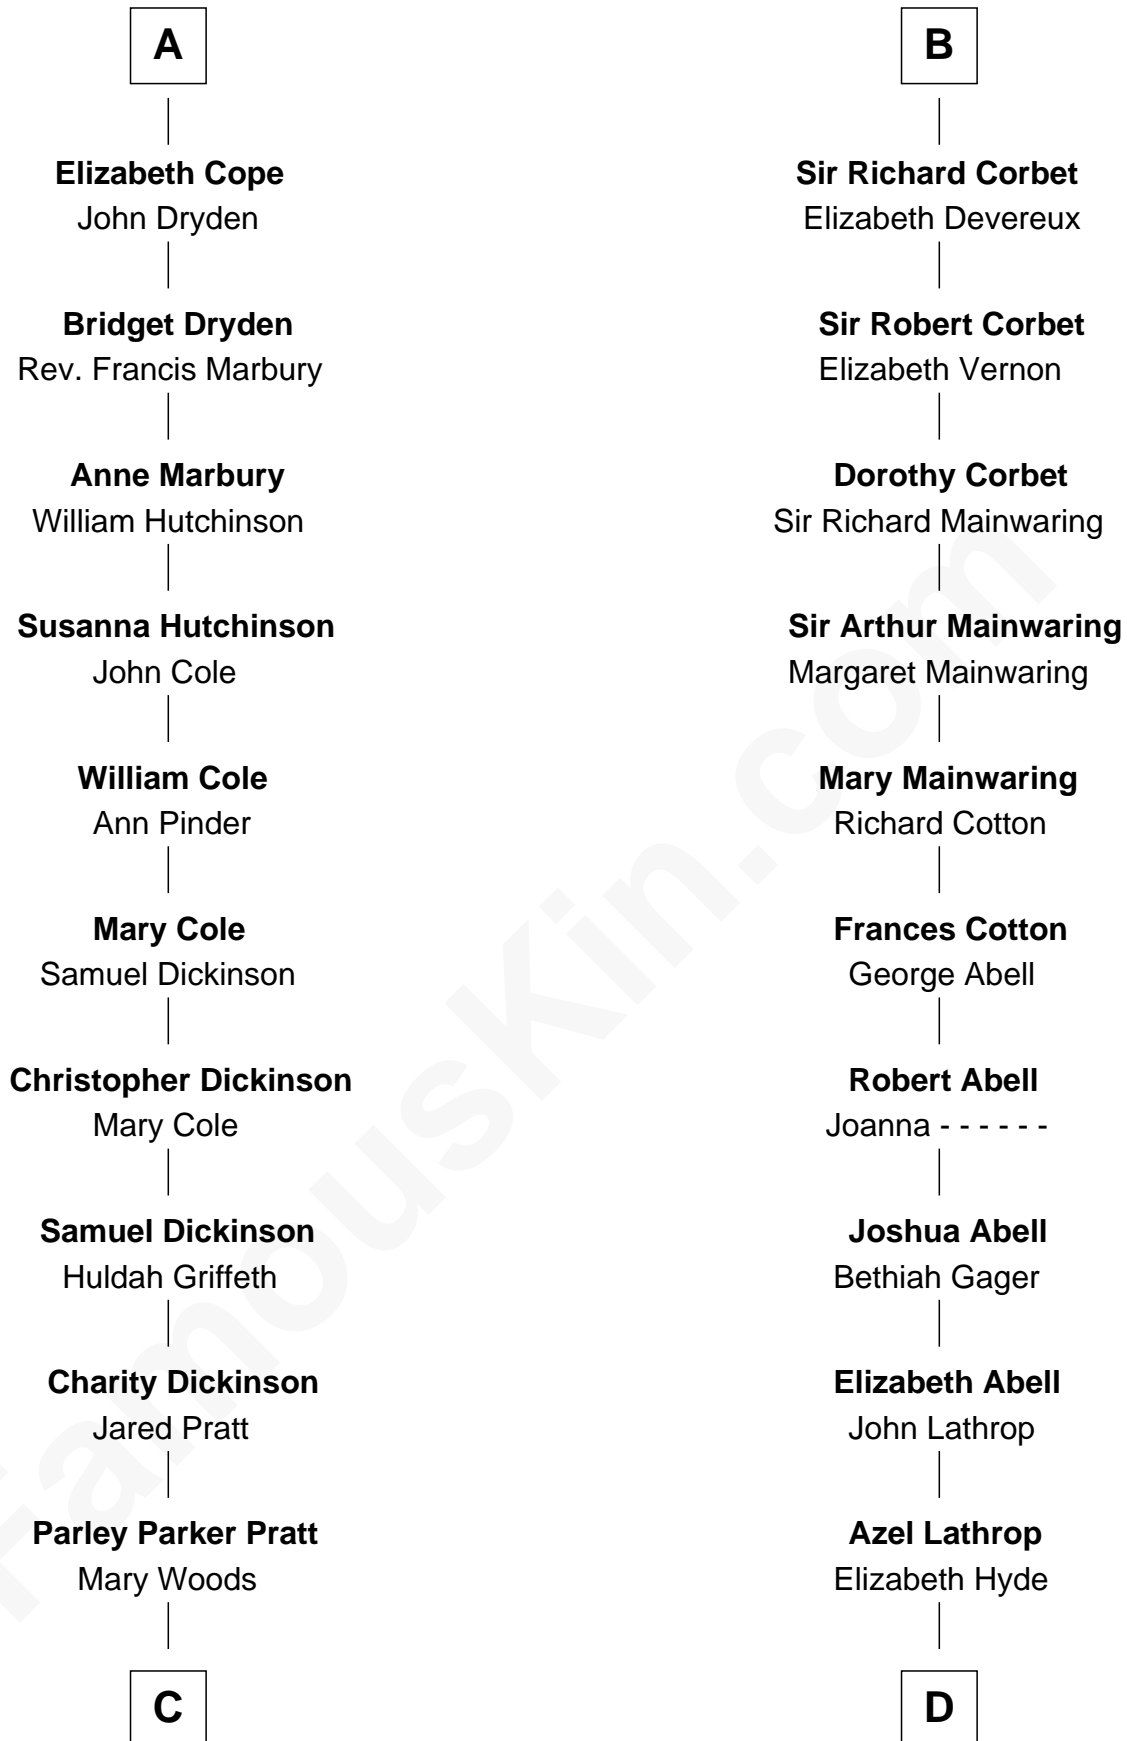

FamousKin.com Relationship Chart of

George Romney

43rd Governor of Michigan

19th cousin of

C. W. Post

Founder of Post Cereals

Sir Gilbert Talbot

Pernel le Boteler

Sir Henry de Grey

Richard Grey

Blanche de la Vache

Alice Grey

Sir William Burley

Elizabeth Burley

Sir John Hopton

Sir Walter Hopton

Joan Mortimer

Sir Thomas Hopton

Eleanor Lucy

Elizabeth Hopton

Sir Roger Corbet

B

C

Helaman Pratt
Anna Johanna Dorothy Wilcken

Anna Amelia Pratt
Gaskell Samuel Romney

George Romney
43rd Governor of Michigan

D

Erastus Lathrop
Sarah Bailey

Caroline Cushman Lathrop
Charles Rollin Post

C. W. Post
Founder of Post Cereals

FamousKin.com