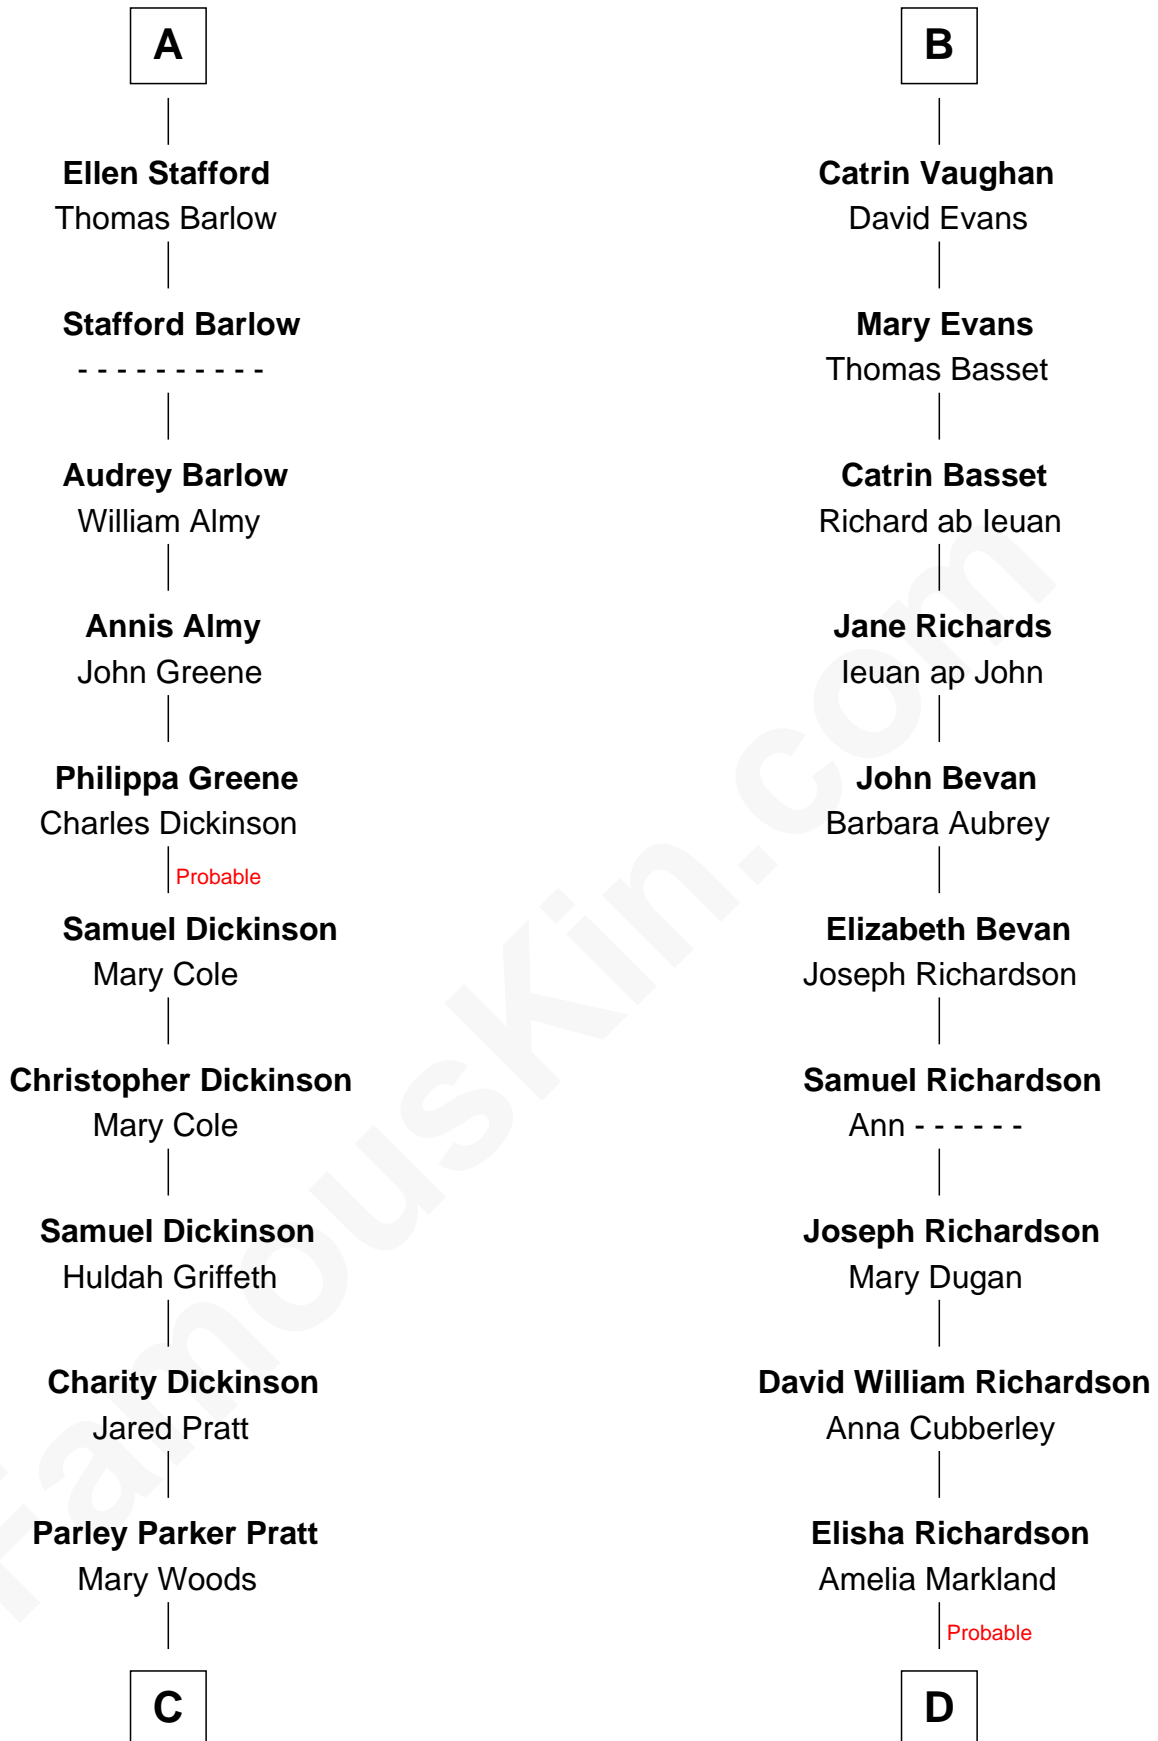

FamousKin.com Relationship Chart of

George Romney

43rd Governor of Michigan

19th cousin 2 times removed of

Sally Ride

1st American Woman in Space

Sir Warin Trussell
Maud de St. Philibert

C

Helaman Pratt
Anna Johanna Dorothy Wilcken

Anna Amelia Pratt
Gaskell Samuel Romney

George Romney
43rd Governor of Michigan

D

William Cubberly Richardson
Mary Ann Lee

Charles Everroad Richardson
Blanche Gibson

Jennie Mae Richardson
Thomas Vernam Ride

Dale Burdell Ride
Carol Joyce Anderson

Sally Ride
1st American Woman in Space

FamousKin.com