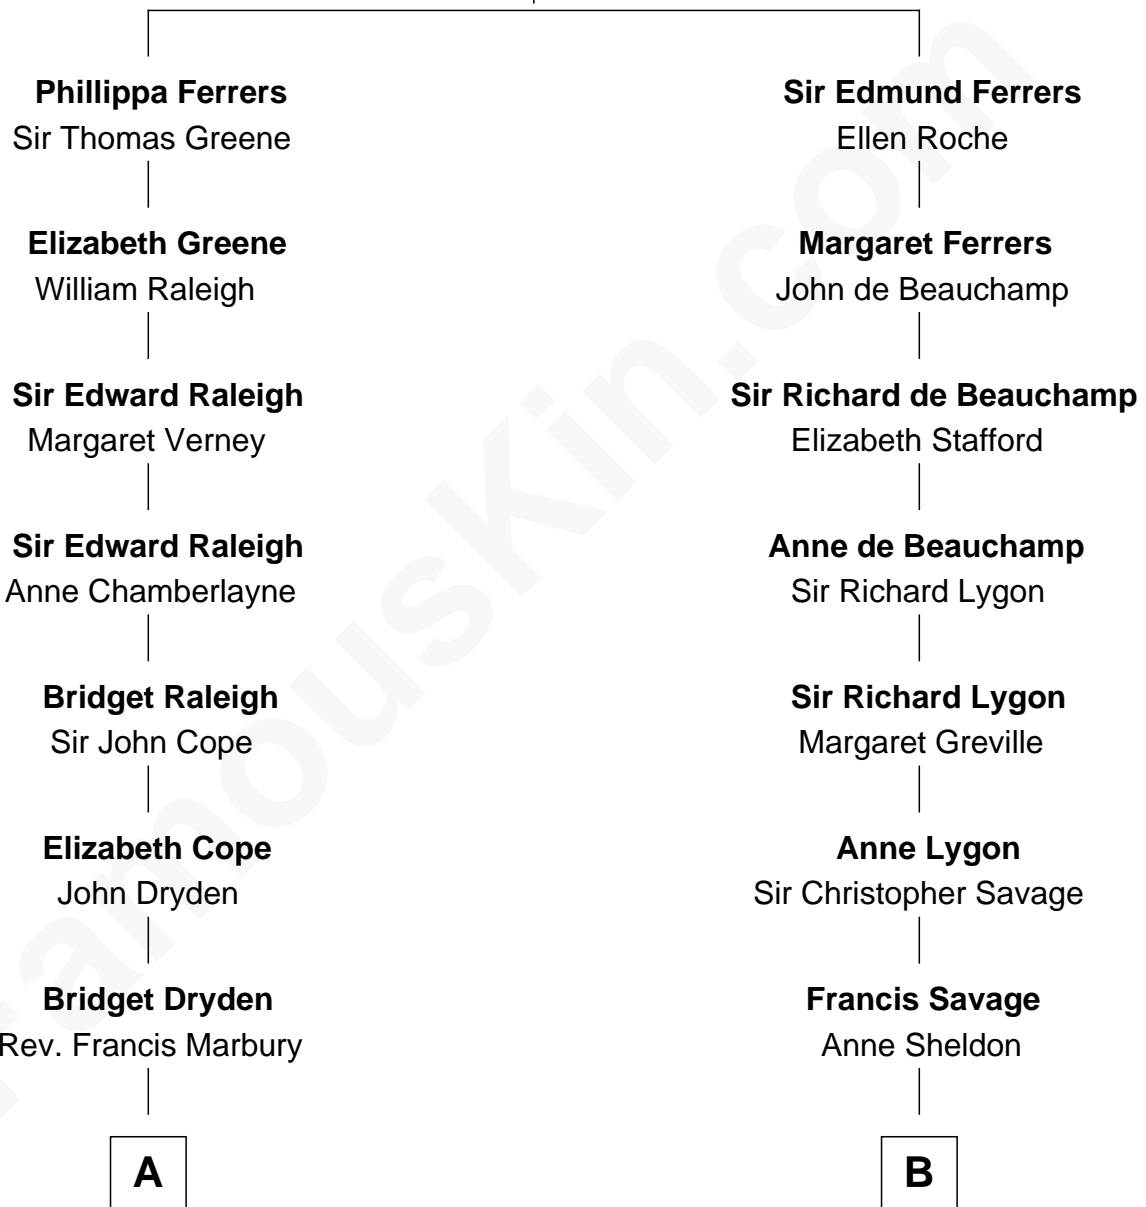

FamousKin.com Relationship Chart of

George Romney

43rd Governor of Michigan

17th cousin 2 times removed of

Adlai Stevenson III

U.S. Senator from Illinois

Robert de Ferrers
Margaret Despencer

C

—
Lewis Green Stevenson

Helen Louise Davis

—
Adlai Ewing Stevenson

Ellen Borden

—
Adlai Stevenson III

U.S. Senator from Illinois

FamousKin.com