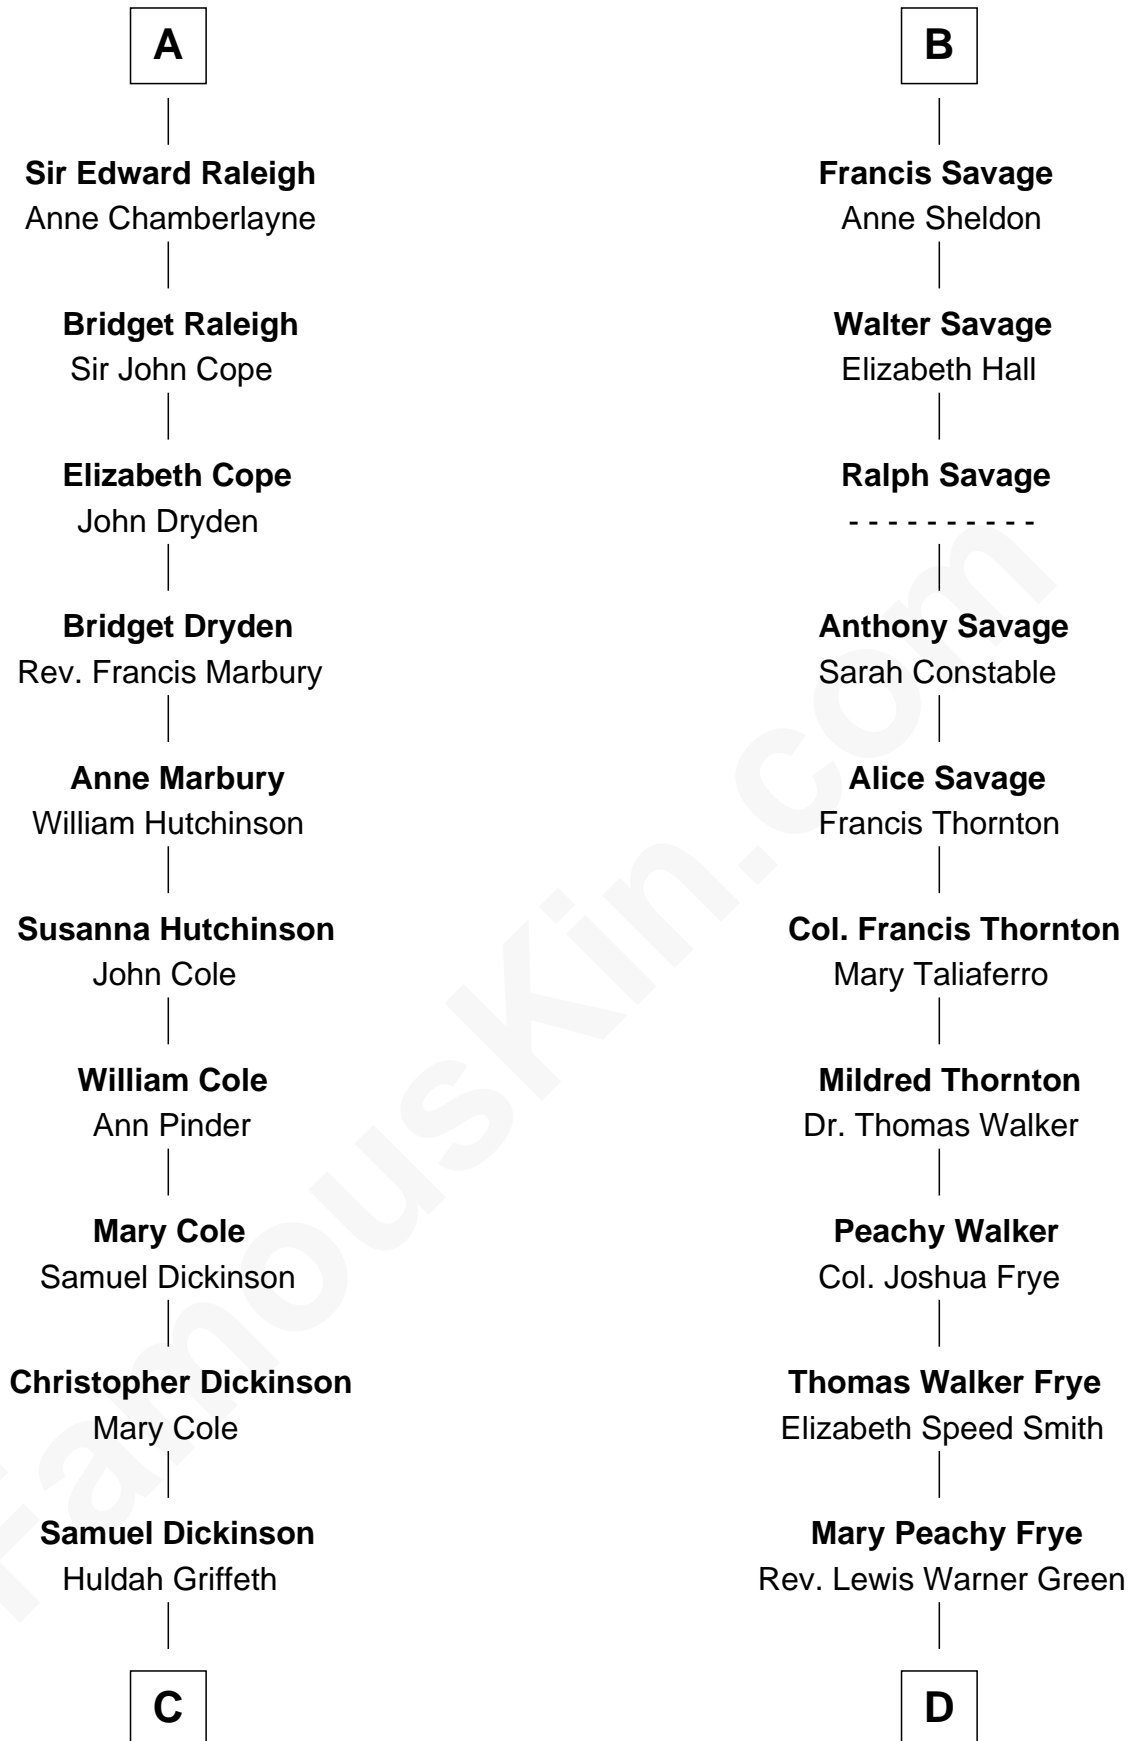

FamousKin.com

Relationship Chart of

George Romney

43rd Governor of Michigan

20th cousin 1 time removed of

Adlai Stevenson III

U.S. Senator from Illinois

Humphrey de Bohun

Elizabeth Plantagenet

Eleanor de Bohun

Sir James le Boteler

Pernel le Boteler

Sir Gilbert Talbot

Sir Richard Talbot

Ankaret le Strange

Mary Talbot

Katherine Stanley

Sir John Savage

Sir Christopher Savage

Anne Stanley

Sir Christopher Savage

Anne Lygon

B

C

Charity Dickinson

Jared Pratt

Parley Parker Pratt

Mary Woods

Helaman Pratt

Anna Johanna Dorothy Wilcken

Anna Amelia Pratt

Gaskell Samuel Romney