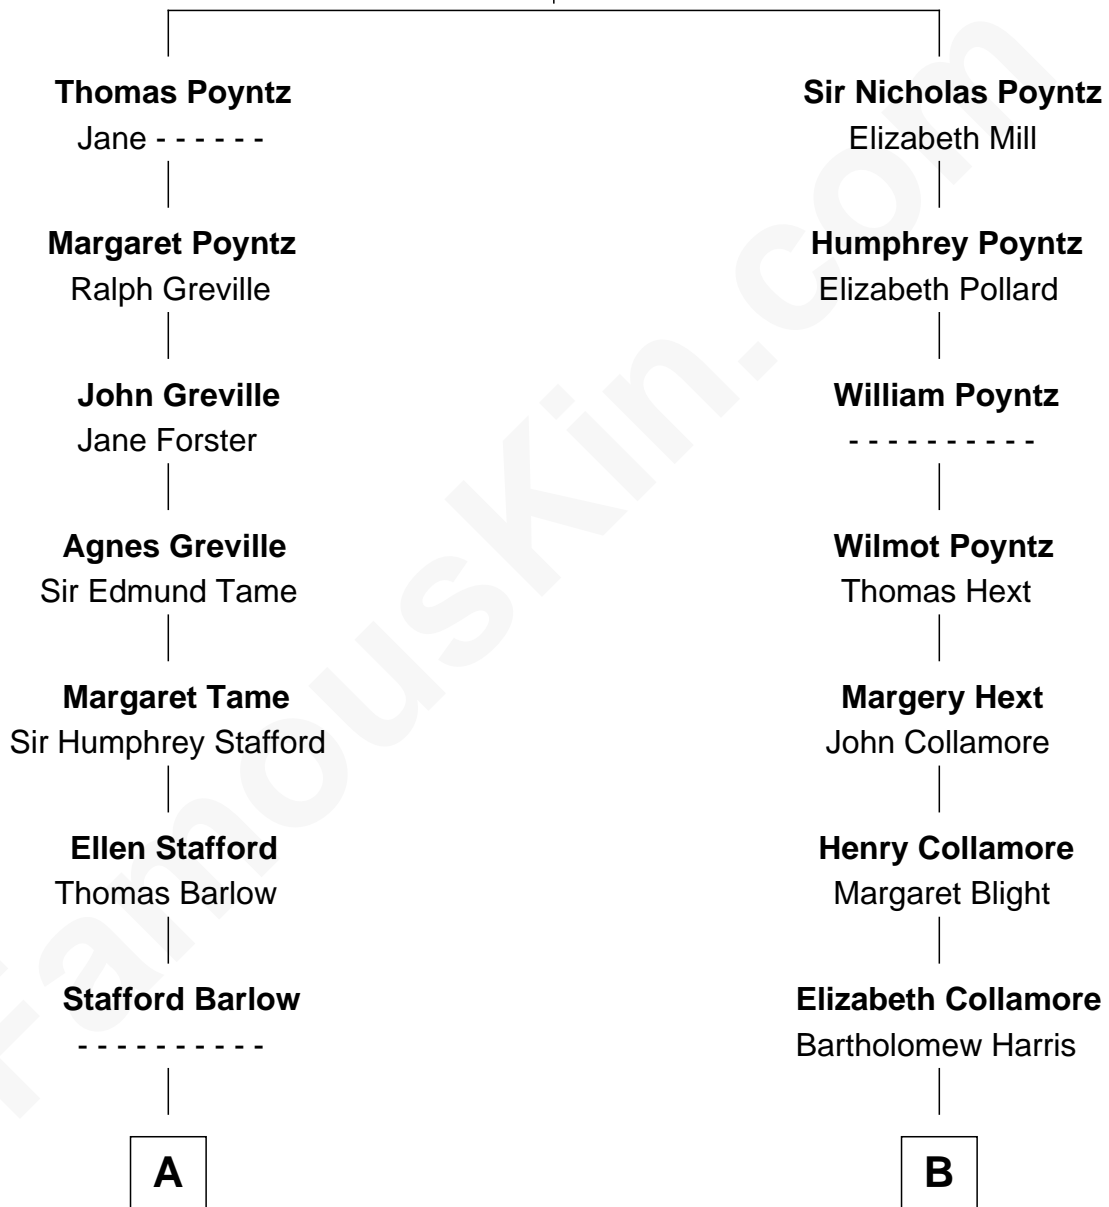

FamousKin.com Relationship Chart of

George Romney

43rd Governor of Michigan

17th cousin 1 time removed of

Jodie Foster

Movie Actress

Robert Poyntz
Katherine FitzNichol

C

Lucius Fisher Foster

Evelyn Della Almond

Jodie Foster

Movie Actress

FamousKin.com