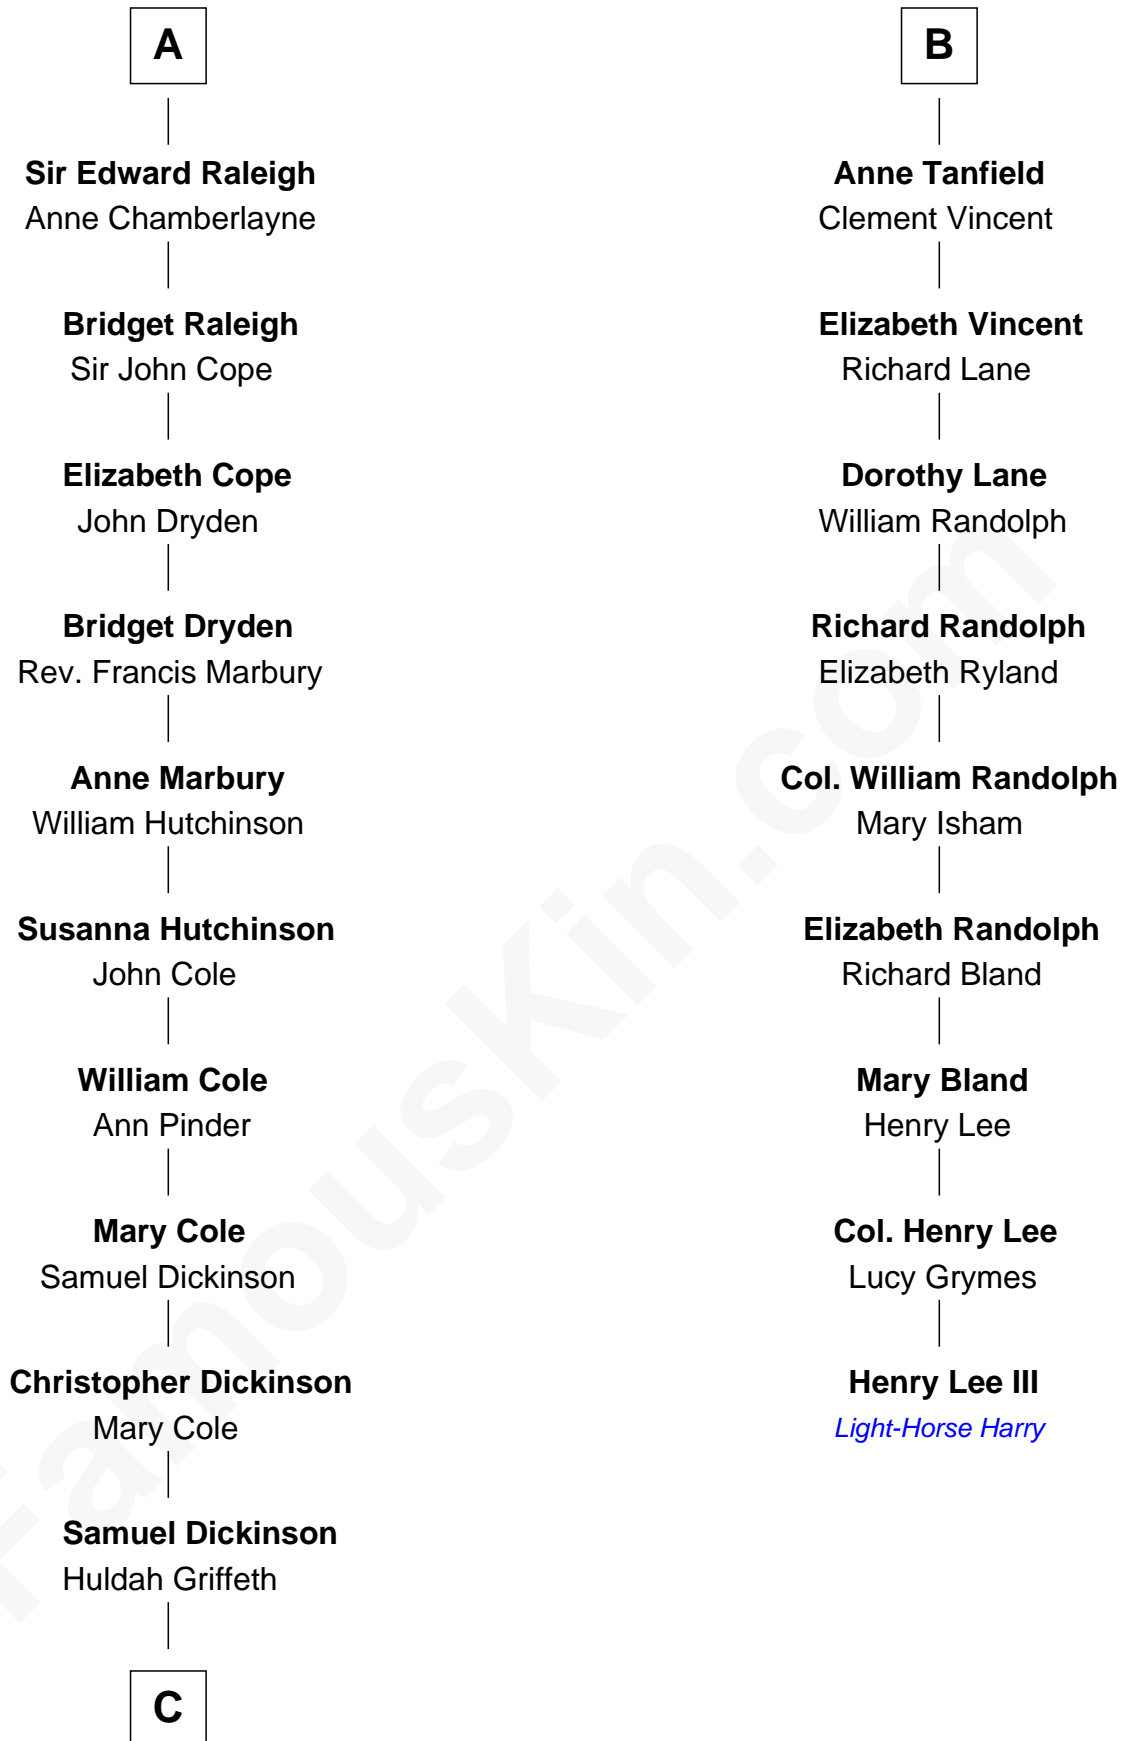

# FamousKin.com Relationship Chart of

**George Romney**

43rd Governor of Michigan

15th cousin 6 times removed of

**Henry Lee III**

9th Governor of Virginia

**Sir Hugh I de Audley**

Iseult de Mortimer

**C**

Charity Dickinson

Jared Pratt

Parley Parker Pratt

Mary Woods

Helaman Pratt

Anna Johanna Dorothy Wilcken

Anna Amelia Pratt

Gaskell Samuel Romney

**George Romney**

*43rd Governor of Michigan*

FamousKin.com