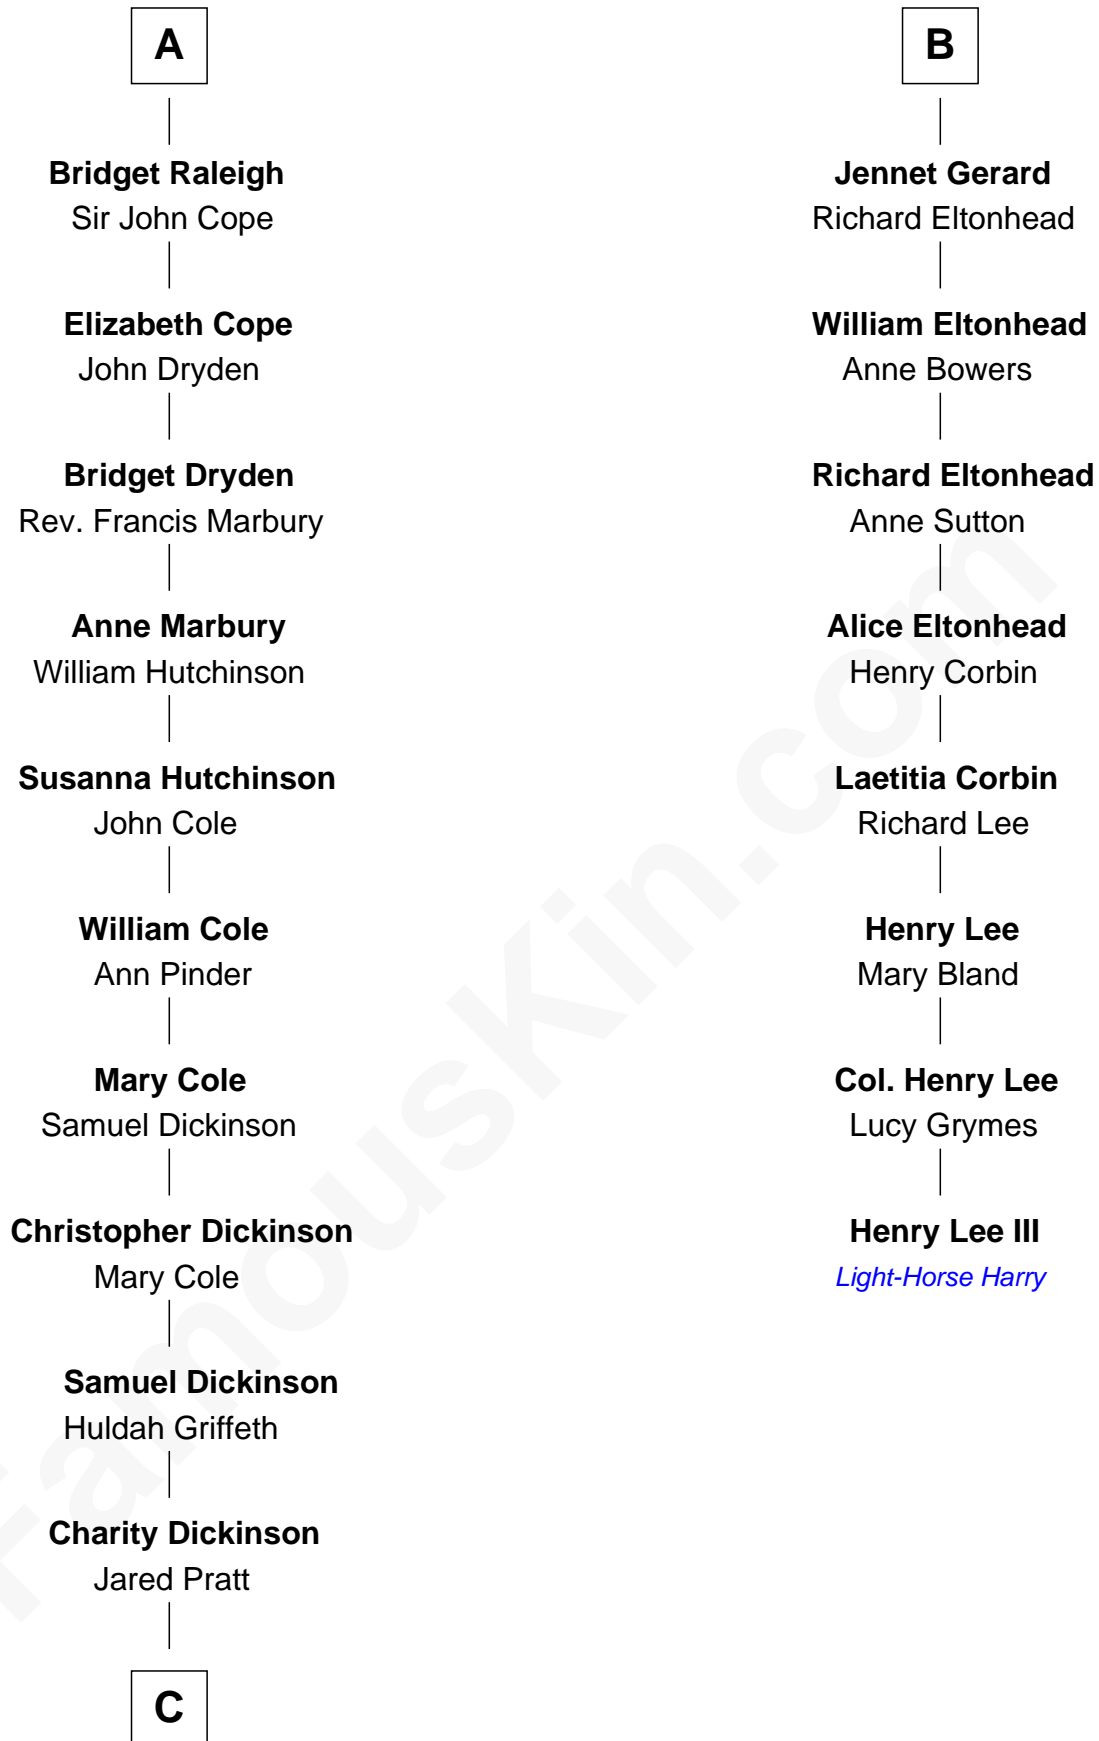

FamousKin.com

Relationship Chart of

George Romney

43rd Governor of Michigan

14th cousin 6 times removed of

Henry Lee III

9th Governor of Virginia

Edmund Fitzalan

Alice de Warenne

C

—
Parley Parker Pratt

Mary Woods

—
Helaman Pratt

Anna Johanna Dorothy Wilcken

—
Anna Amelia Pratt

Gaskell Samuel Romney

—
George Romney

43rd Governor of Michigan

FamousKin.com