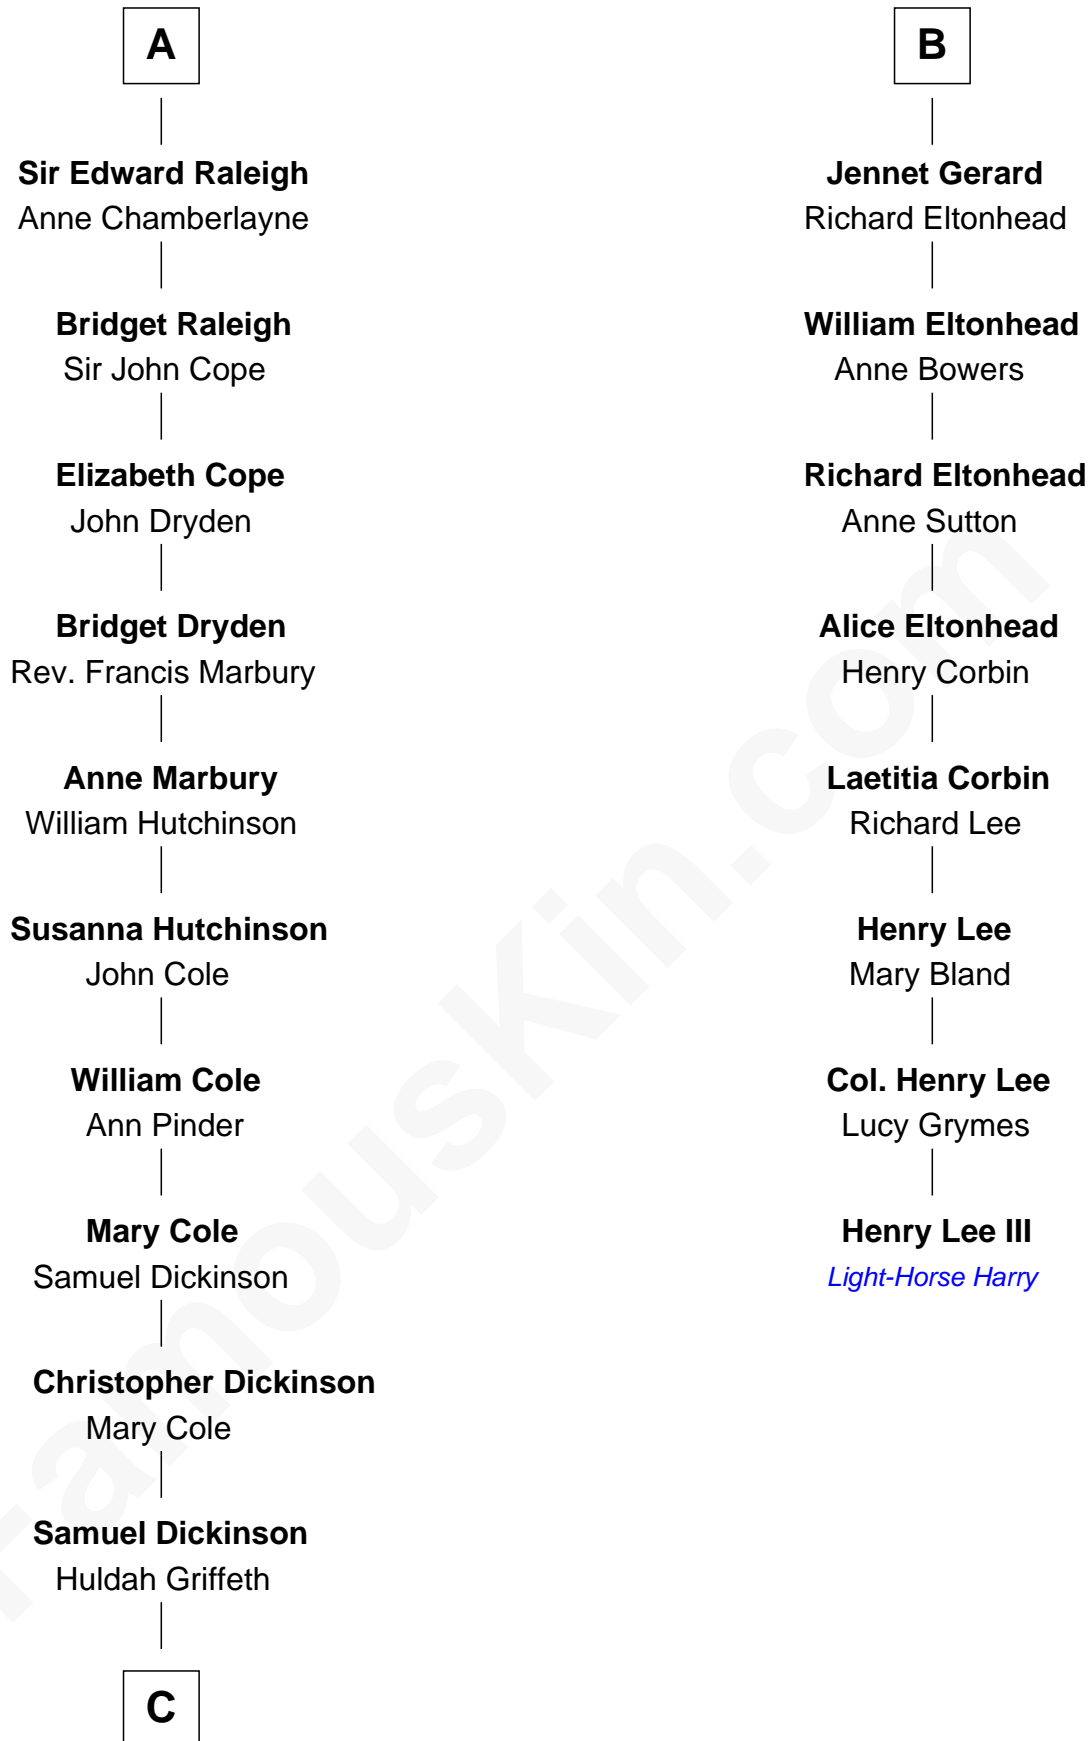

FamousKin.com Relationship Chart of

George Romney

43rd Governor of Michigan

14th cousin 7 times removed of

Henry Lee III

9th Governor of Virginia

Humphrey de Bohun

Elizabeth Plantagenet

Eleanor de Bohun

Sir James le Boteler

Pernel le Boteler

Sir Gilbert Talbot

Sir Richard Talbot

Ankaret le Strange

Mary Talbot

Sir Thomas Greene

Sir John Savage

Dulcia Savage

Sir Henry Bold

Maud Bold

Thomas Gerard

B

C

Charity Dickinson

Jared Pratt

Parley Parker Pratt

Mary Woods

Helaman Pratt

Anna Johanna Dorothy Wilcken

Anna Amelia Pratt

Gaskell Samuel Romney

George Romney