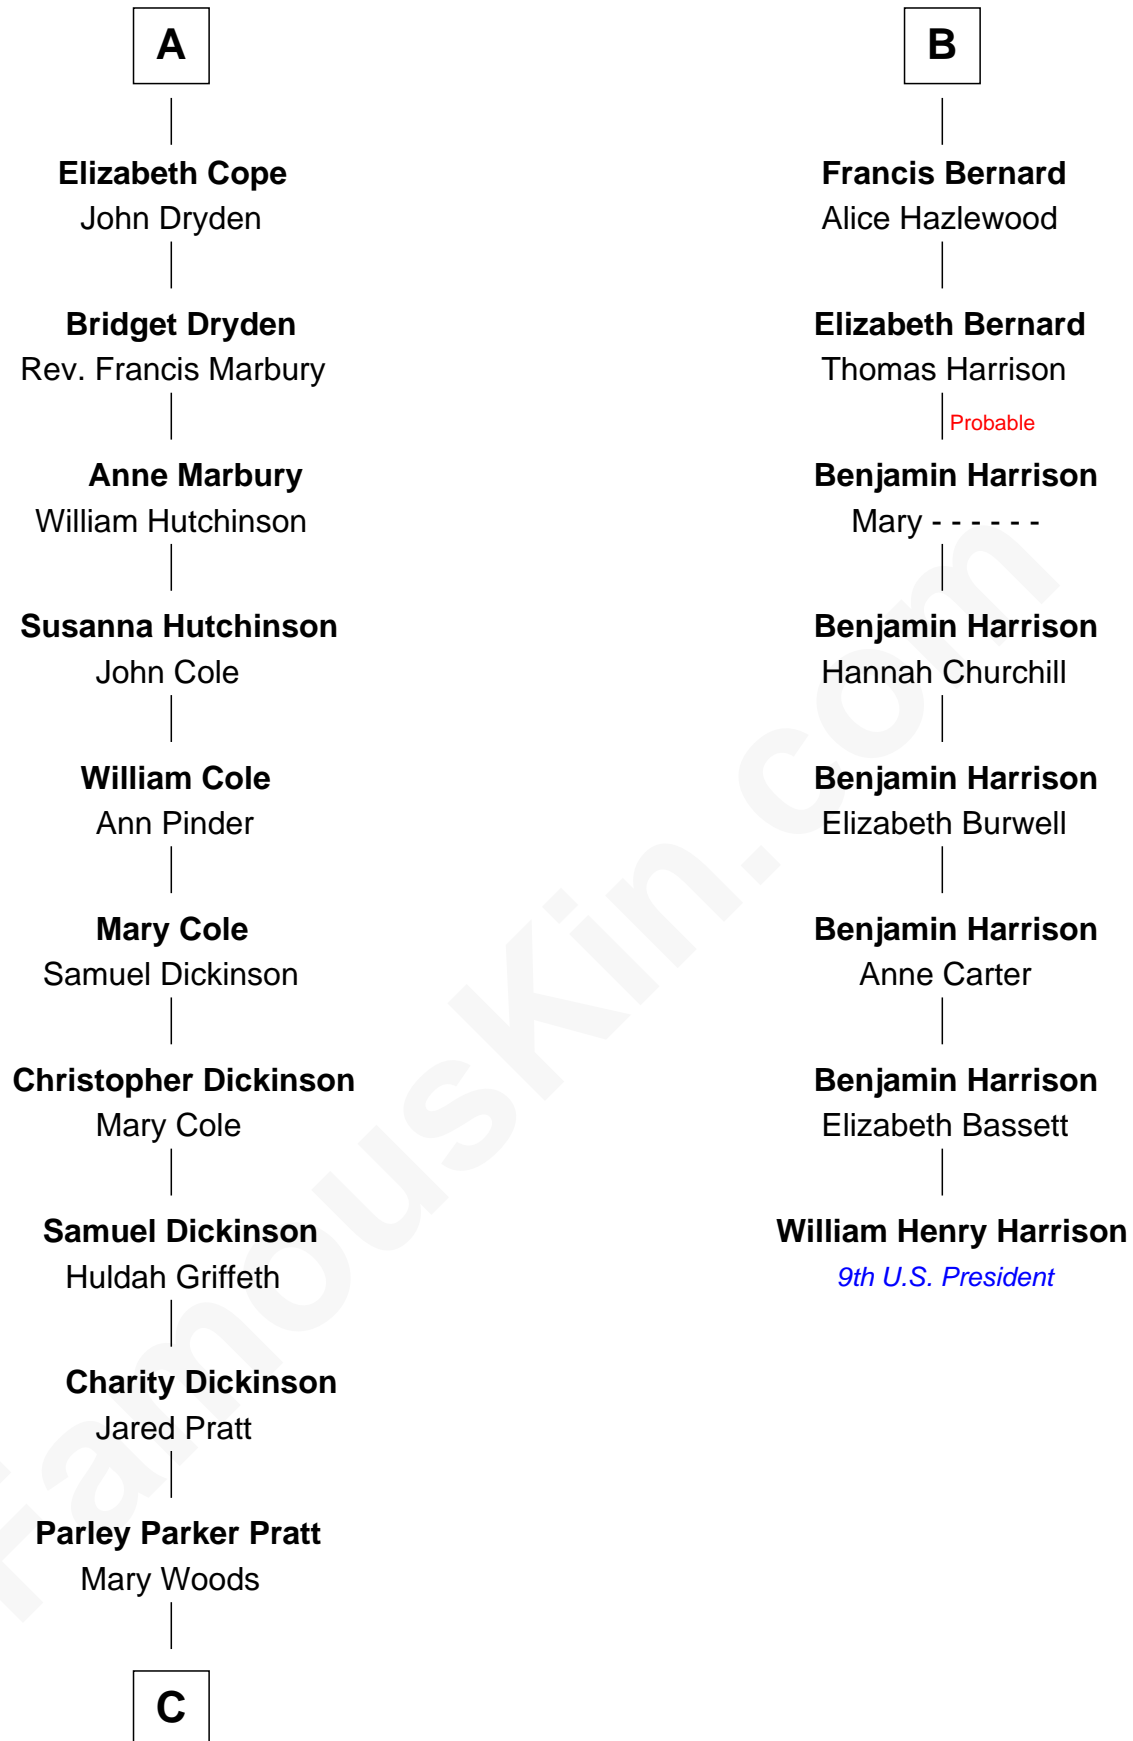

FamousKin.com Relationship Chart of

George Romney

43rd Governor of Michigan

14th cousin 5 times removed of

William Henry Harrison

9th U.S. President

Margaret de Audley

Ralph de Stafford

Philippa de Beauchamp

Margaret de Stafford

Sir Ralph Neville

Margaret de Neville

Sir Richard Scrope

Sir Henry le Scrope

Elizabeth le Scrope

Margaret Scrope

John Bernard

John Bernard

Margaret Daundelyn

John Bernard

Cecily Muscote

B

C

Helaman Pratt
Anna Johanna Dorothy Wilcken

Anna Amelia Pratt
Gaskell Samuel Romney

George Romney
43rd Governor of Michigan

FamousKin.com