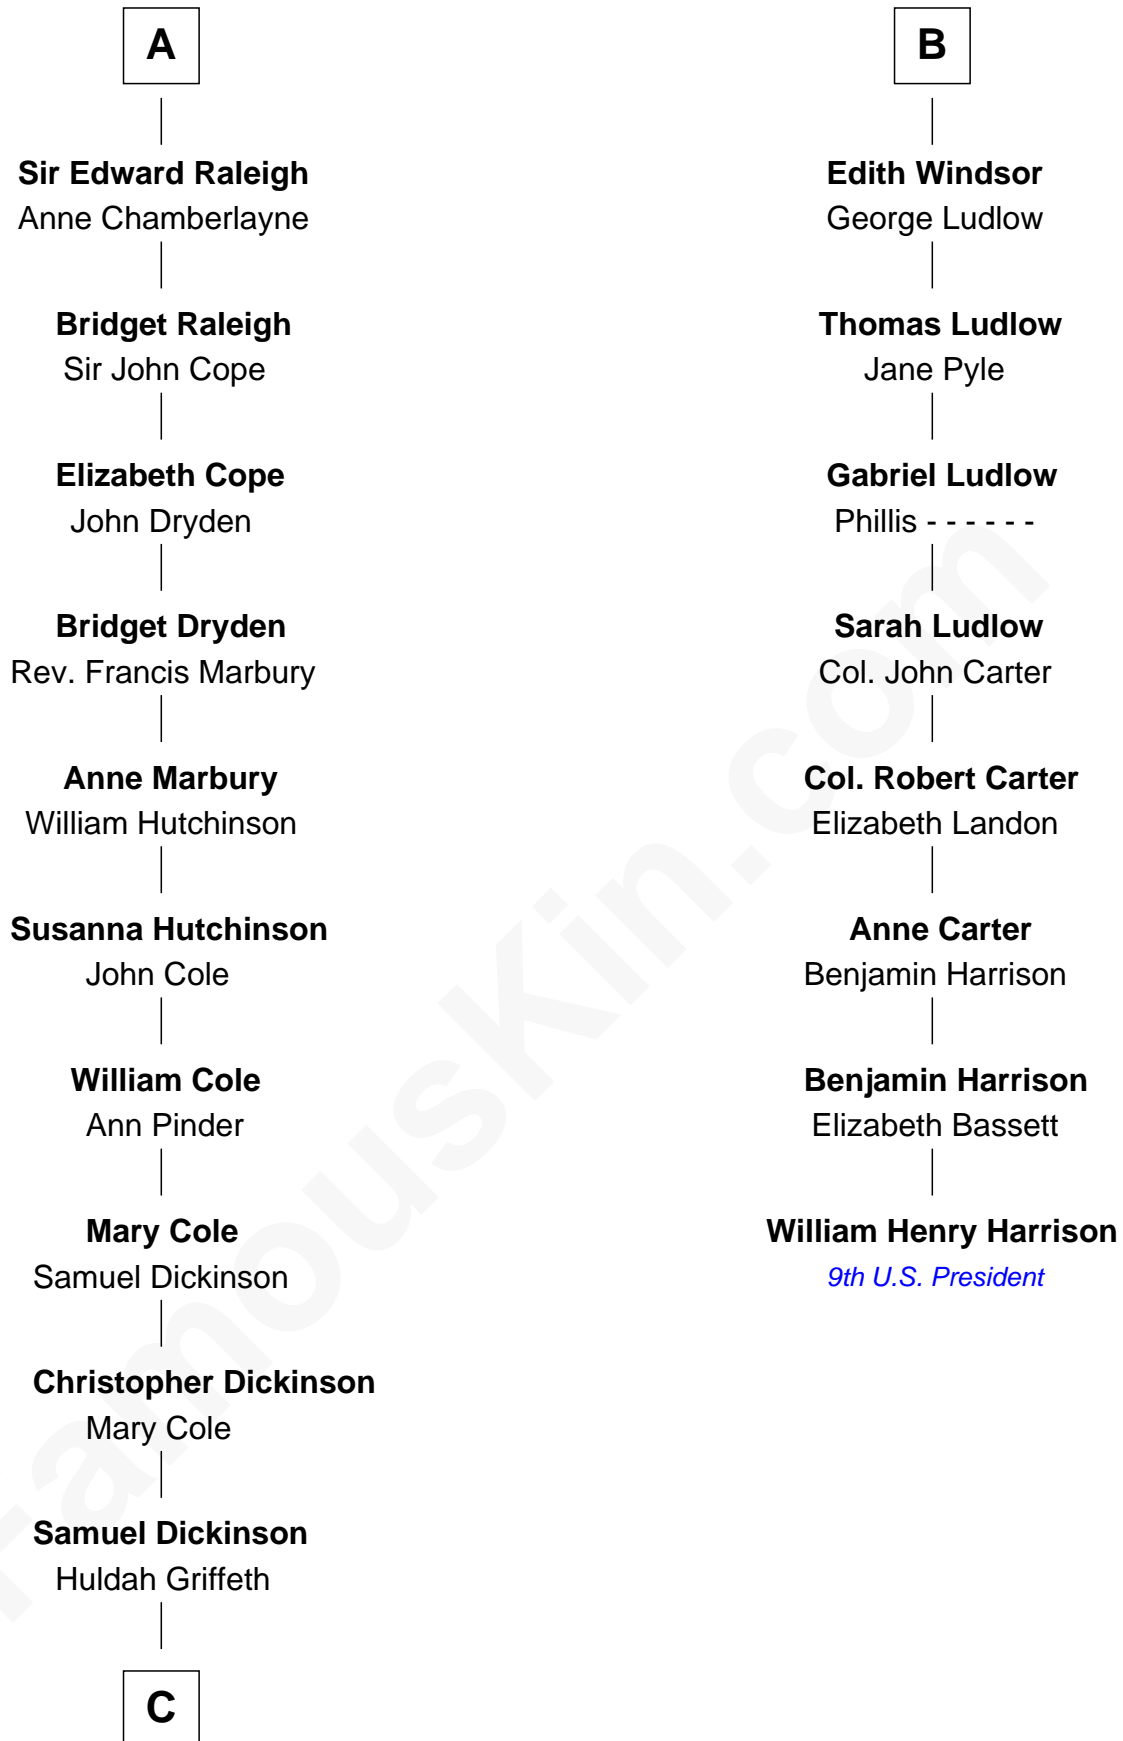

FamousKin.com Relationship Chart of

George Romney

43rd Governor of Michigan

14th cousin 7 times removed of

William Henry Harrison

9th U.S. President

Humphrey de Bohun

Elizabeth Plantagenet

Eleanor de Bohun

Sir James le Boteler

Pernel le Boteler

Sir Gilbert Talbot

Sir Richard Talbot

Ankaret le Strange

Mary Talbot

Sir Thomas Greene

John Andrews

Elizabeth Andrews

Sir Thomas de Windsor

Sir Andrews de Windsor

Elizabeth Blount

B

C

Charity Dickinson

Jared Pratt

Parley Parker Pratt

Mary Woods

Helaman Pratt

Anna Johanna Dorothy Wilcken

Anna Amelia Pratt

Gaskell Samuel Romney

George Romney