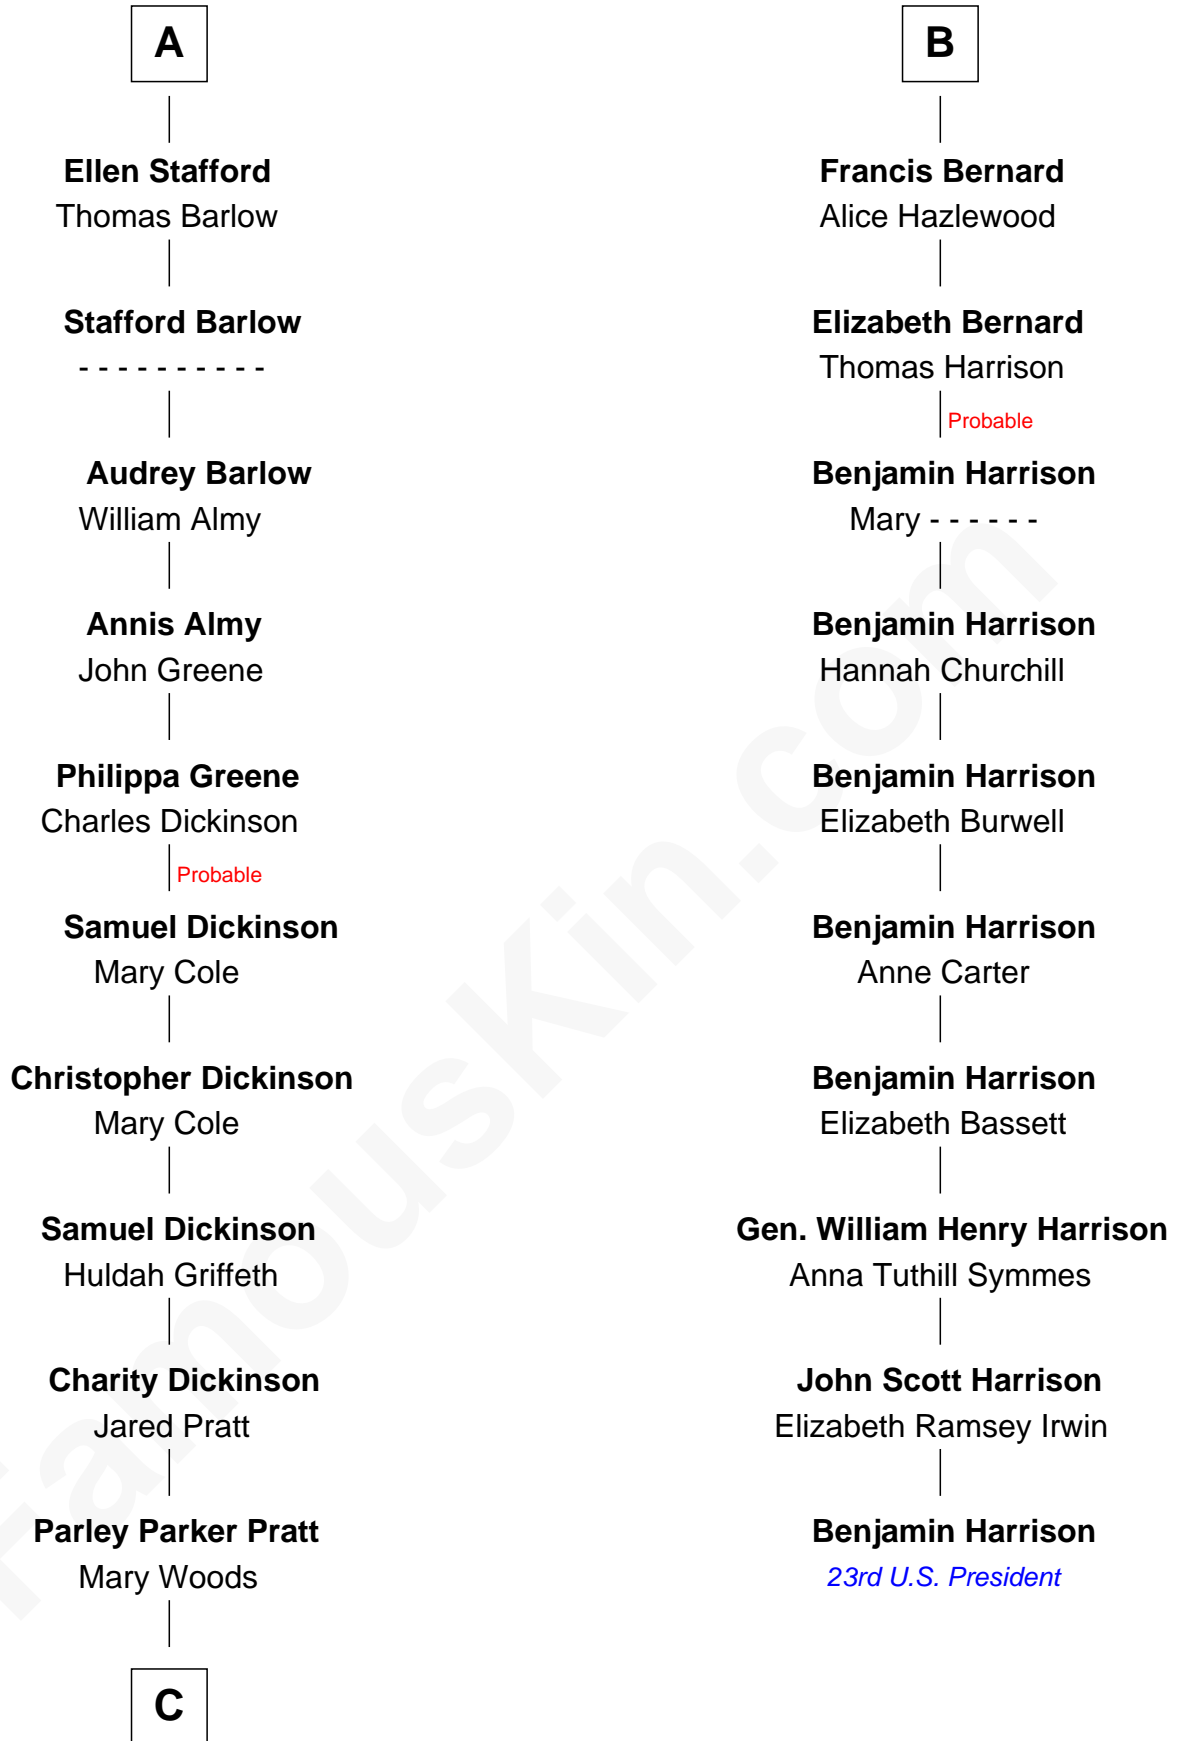

FamousKin.com Relationship Chart of

George Romney

43rd Governor of Michigan

16th cousin 3 times removed of

Benjamin Harrison

23rd U.S. President

Ralph de Stafford

with wife
Katherine de Hastang

Margaret Daundelyn

Sir Humphrey Stafford

Margaret Tame

John Bernard

Cecily Muscote

A

B

C

—
Helaman Pratt
Anna Johanna Dorothy Wilcken

—
Anna Amelia Pratt
Gaskell Samuel Romney

—
George Romney
43rd Governor of Michigan

FamousKin.com