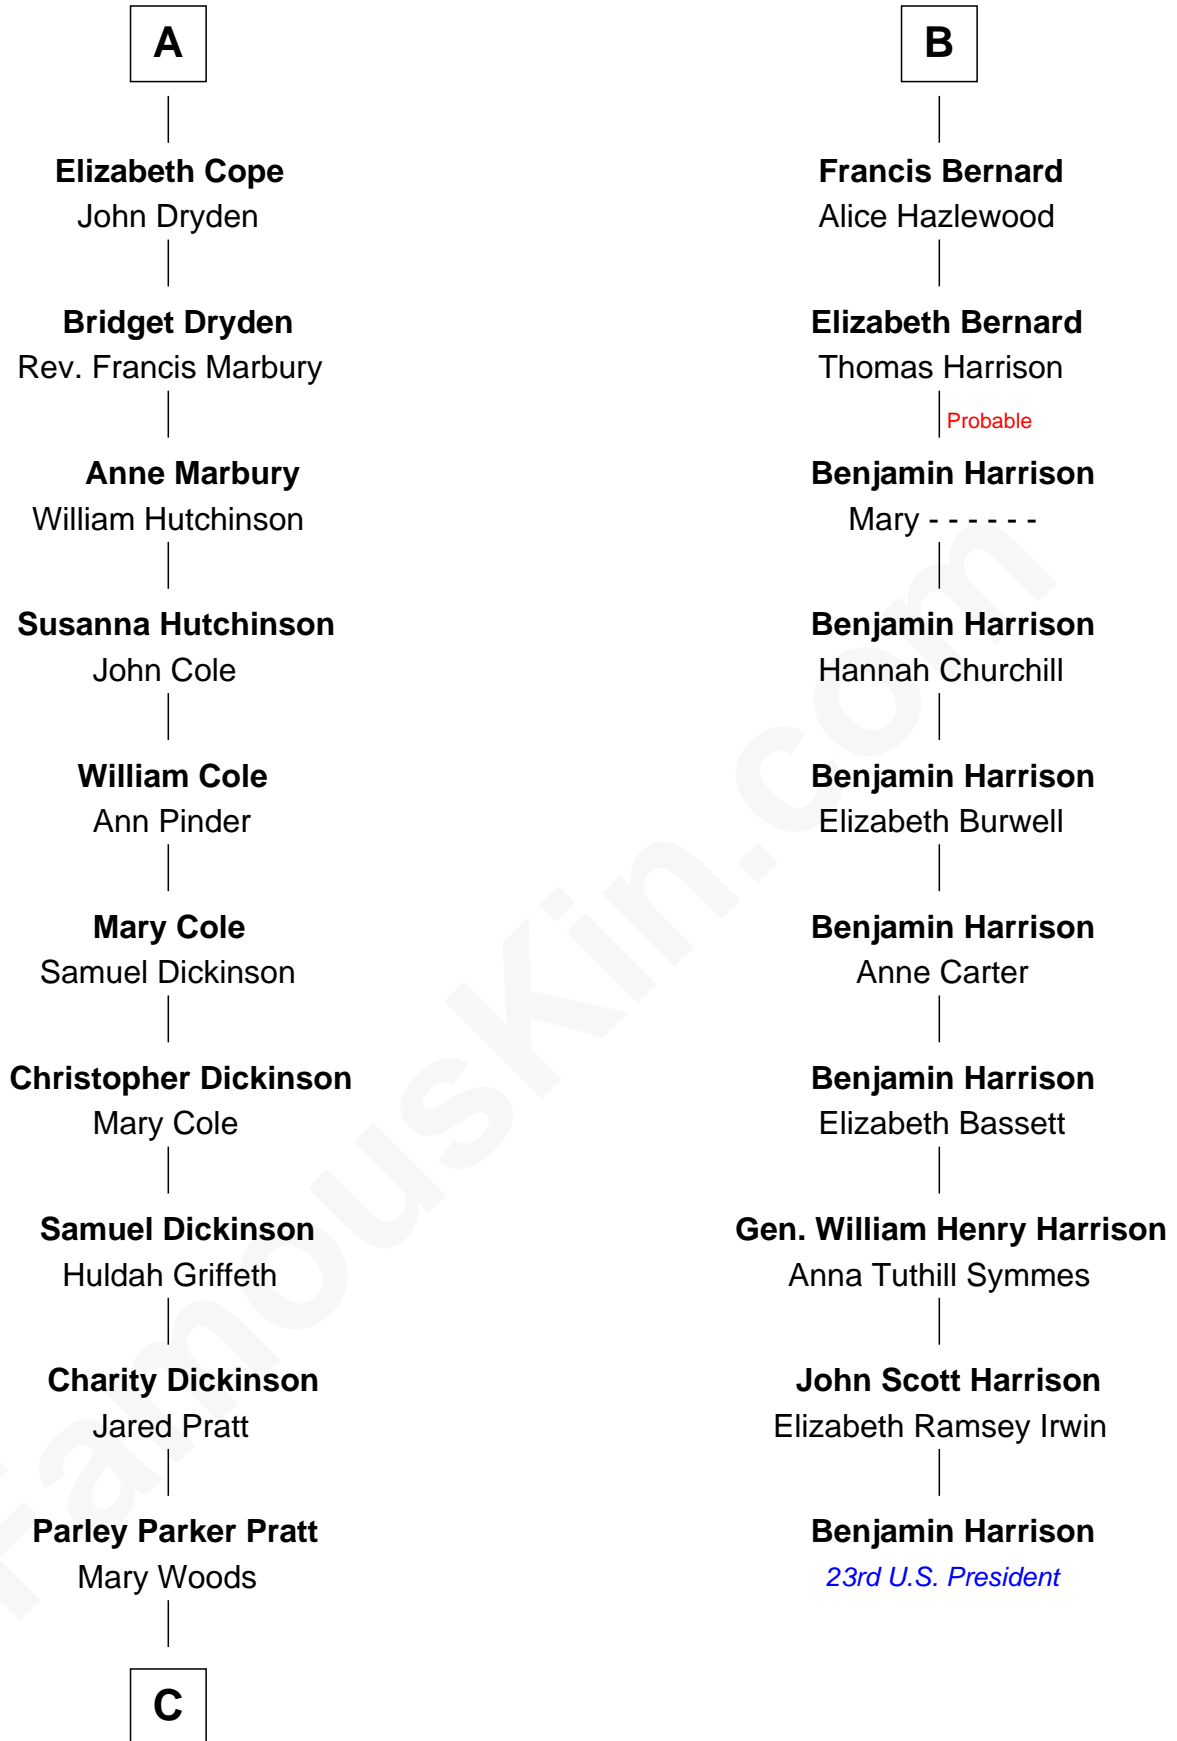

# FamousKin.com Relationship Chart of

**George Romney**

*43rd Governor of Michigan*

16th cousin 3 times removed of

**Benjamin Harrison**

*23rd U.S. President*

**Margaret de Audley**

Ralph de Stafford

Philippa de Beauchamp

**Margaret de Stafford**

Sir Ralph Neville

**Margaret de Neville**

Sir Richard Scrope

**Sir Henry le Scrope**

Elizabeth le Scrope

**Margaret Scrope**

John Bernard

**John Bernard**

Margaret Daundelyn

**John Bernard**

Cecily Muscote

**B**

**C**

**Helaman Pratt**  
Anna Johanna Dorothy Wilcken

**Anna Amelia Pratt**  
Gaskell Samuel Romney

**George Romney**  
*43rd Governor of Michigan*

FamousKin.com